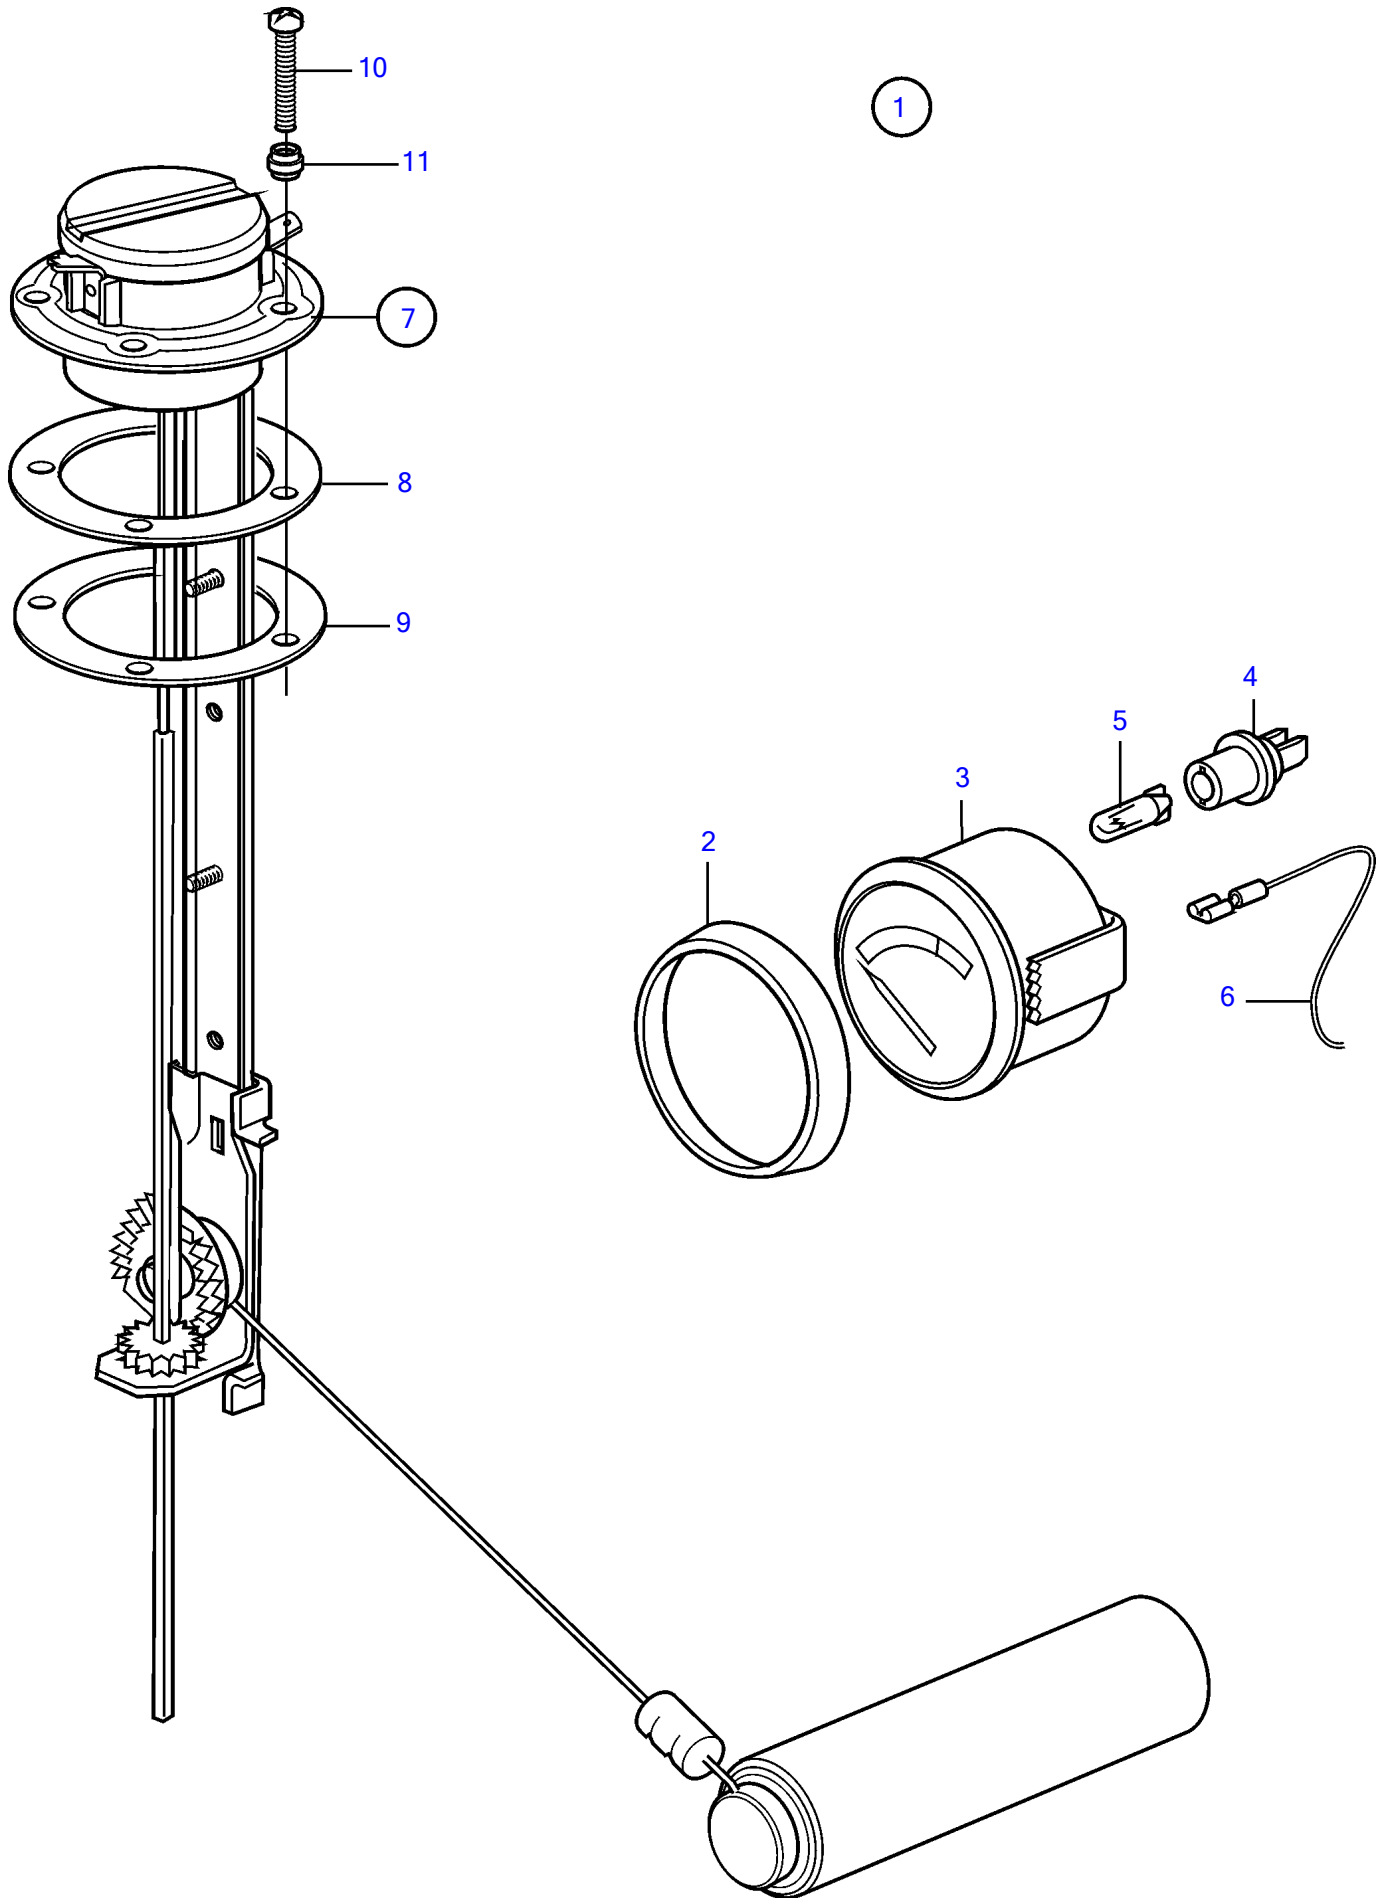

D4-180I-F, D4-225A-F, D4-225I-F, D4-260A-F, D4-260D-F, D4-260I-F, D4-300A-F, D4-300D-F, D4-300I-F

D4-180I-F, D4-225A-F, D4-225I-F, D4-260A-F, D4-260D-F, D4-260I-F, D4-300A-F, D4-300D-F, D4-300I-F

REF	PART NO.	QTY	DESCRIPTION	SEE SEC.	NOTES
1	873808	1	Fuel gauge		(858879)
2	858643	1	• Front ring		
3	863940	1	• Fuel gauge		
	873207	1	• • Brace kit		
		2	• • • Nut		not sold separately
		2	• • Spacer		not sold separately
4	863945	1	• • Lamp socket		Use white bulb 19923 and socket 808175 for earlier gauges.
5	863946	1	• • Bulb		Use white bulb 19923 and socket 808175 for earlier gauges., 12V, 1,2W red
6		X	• Wiring harness	1963	
7	873772	1	• Tank sensor		(837999)
8	89865	1	• • Gasket		
9	834480	1	• • Flange		
10	969407	4	• • 6 point socket screw		(956078)
	969409	1	• • 6 point socket screw		
11	834481	5	• • Gasket		