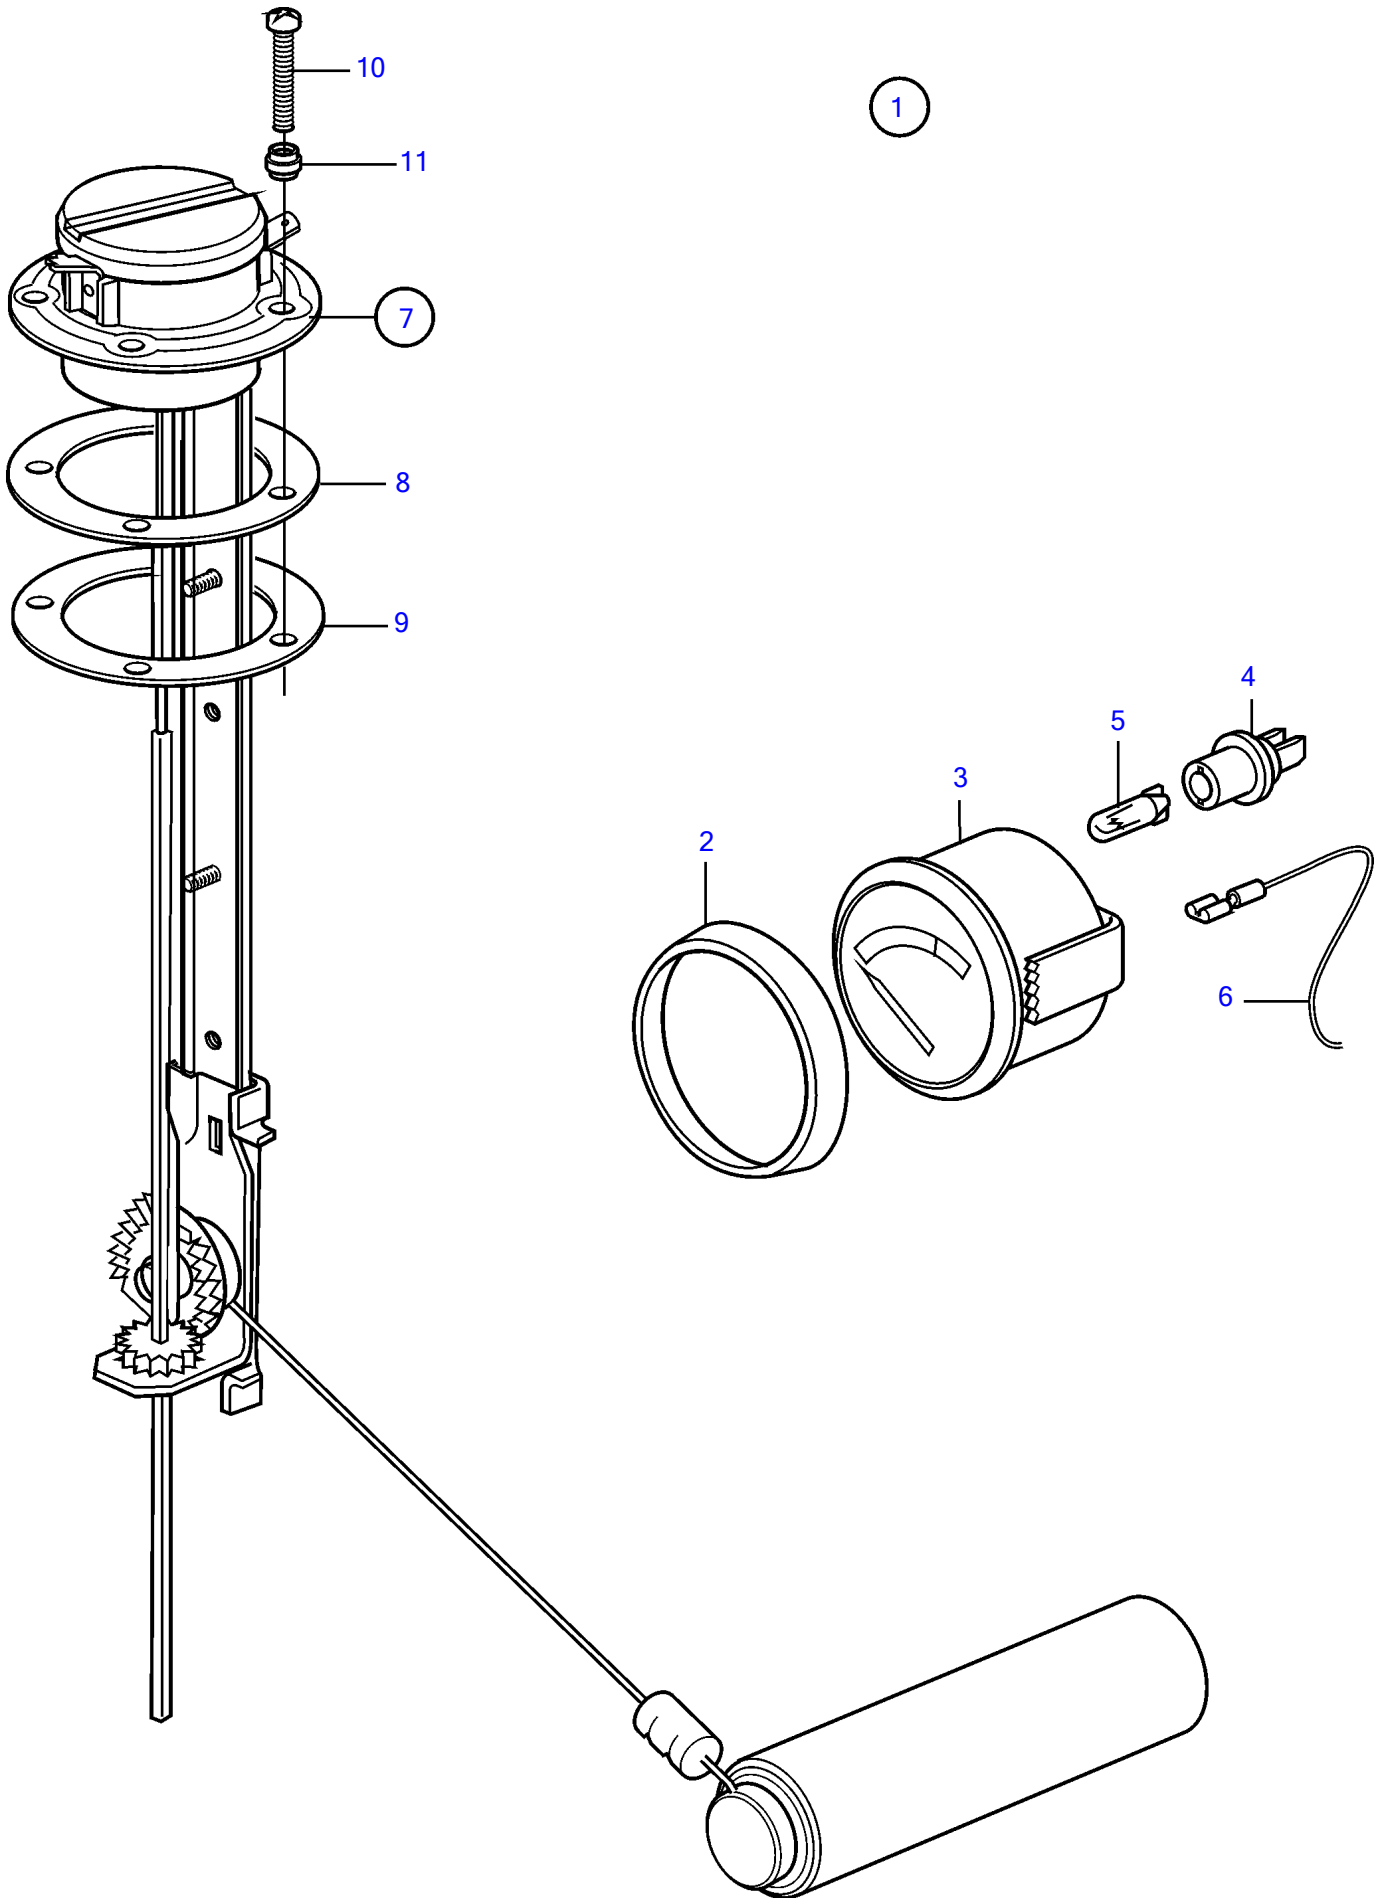

D4-180I-F, D4-225A-F, D4-225I-F, D4-260A-F, D4-260D-F, D4-260I-F, D4-300A-F, D4-300D-F, D4-300I-F

D4-180I-F, D4-225A-F, D4-225I-F, D4-260A-F, D4-260D-F, D4-260I-F, D4-300A-F, D4-300D-F, D4-300I-F

REF	PART NO.	QTY	DESCRIPTION	SEE SEC.	NOTES
1	(1140462)	1	Water level gauge ki		(858881), Obsolete part
2	858643	1	• Front ring		
3	(863942)	1	• Water level gauge		Obsolete part
4	863945	1	• • Lamp socket		Use white bulb 19923 and socket 808175 for earlier gauges.
5	863946	1	• • Bulb		Use white bulb 19923 and socket 808175 for earlier gauges.
6		X	• Wiring harness	1963	
7	834389	1	• Tank sensor		
8	89865	1	• • Gasket		
9	834480	1	• • Flange		
10	969407	4	• • 6 point socket screw		(956078)
	969409	1	• • 6 point socket screw		
11	834481	5	• • Gasket		