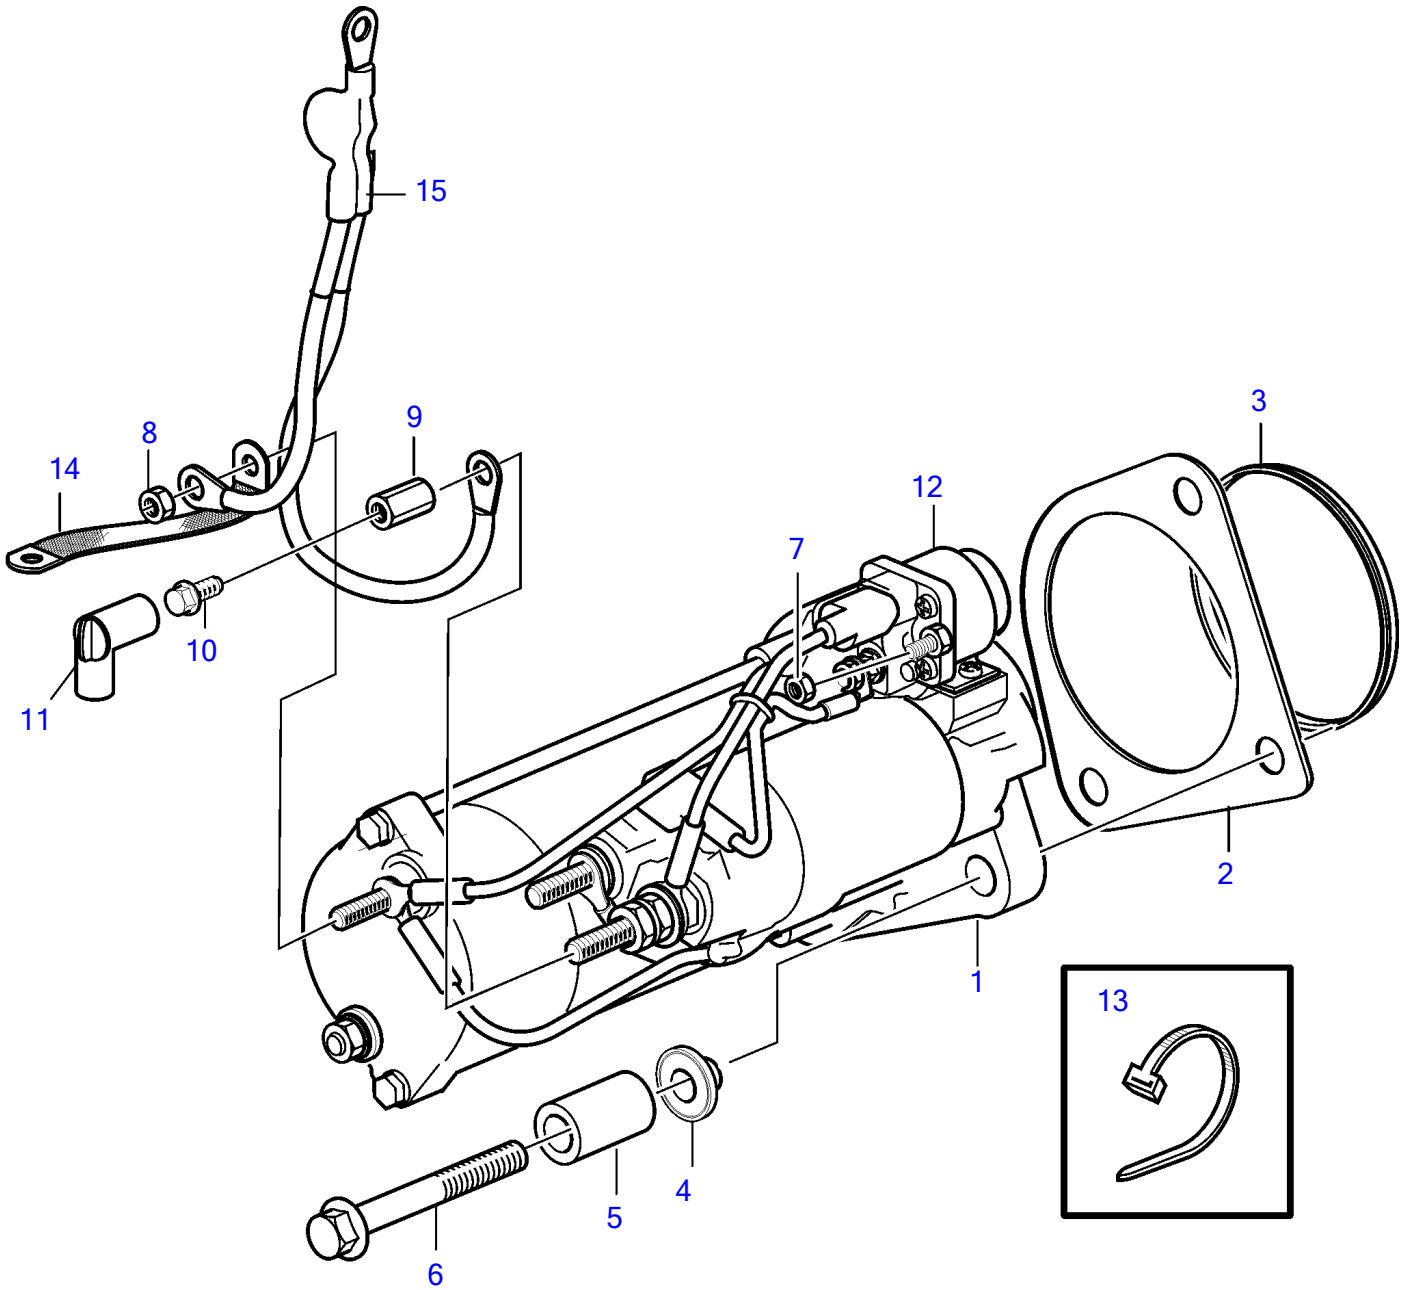

D4-180I-F, D4-225A-F, D4-225I-F, D4-260A-F, D4-260D-F, D4-260I-F, D4-300A-F, D4-300D-F, D4-300I-F

26430

D4-180I-F, D4-225A-F, D4-225I-F, D4-260A-F, D4-260D-F, D4-260I-F, D4-300A-F, D4-300D-F, D4-300I-F

| REF | PART NO. | QTY | DESCRIPTION                 | NOTES  |
|-----|----------|-----|-----------------------------|--|
| 1   | 3594614  | 1   | Starter motor               | 12V, SOLAS   |
|     | 3801296  | 1   | Starter motor, exch, exch   | 12V, SOLAS   |
|     |          |     | • parts not sold separately |  |
|     | 21423489 | 1   | Starter motor, 24v 5        | 24V, SOLAS   |
|     |          |     | • parts not sold separately |  |
| 2   | 21389274 | 1   | Gasket                      |  |
| 3   | 21380910 | 1   | Gasket                      |  |
| 4   | 21308512 | 3   | Insulating bushing          |  |
| 5   | 845884   | 3   | Spacer sleeve               |  |
| 6   | 973246   | 3   | Hexagon screw               |  |
| 7   | 983714   | 1   | Hexagon nut                 |  |
| 8   | 983715   | 1   | Hexagon nut                 | negative pole  |
| 9   | 857180   | 1   | Spacer nut                  | positive pole  |
| 10  | 946670   | 1   | Flange screw                |  |
| 11  | 855798   | 1   | Protecting sleeve           |  |
| 12  | 3818845  | 1   | Starter relay               | 12V  |
|     | 3818856  | 1   | Starter relay               | 24V  |
| 13  | 948702   | 1   | Cable tie                   |  |
| 14  | 996153   | 1   | Chassis ground cable        | Do not use with transient protector                      |
| 15  | 21923306 | 1   | Wiring harness kit          | Transient protector, alternative to chassis ground cable |