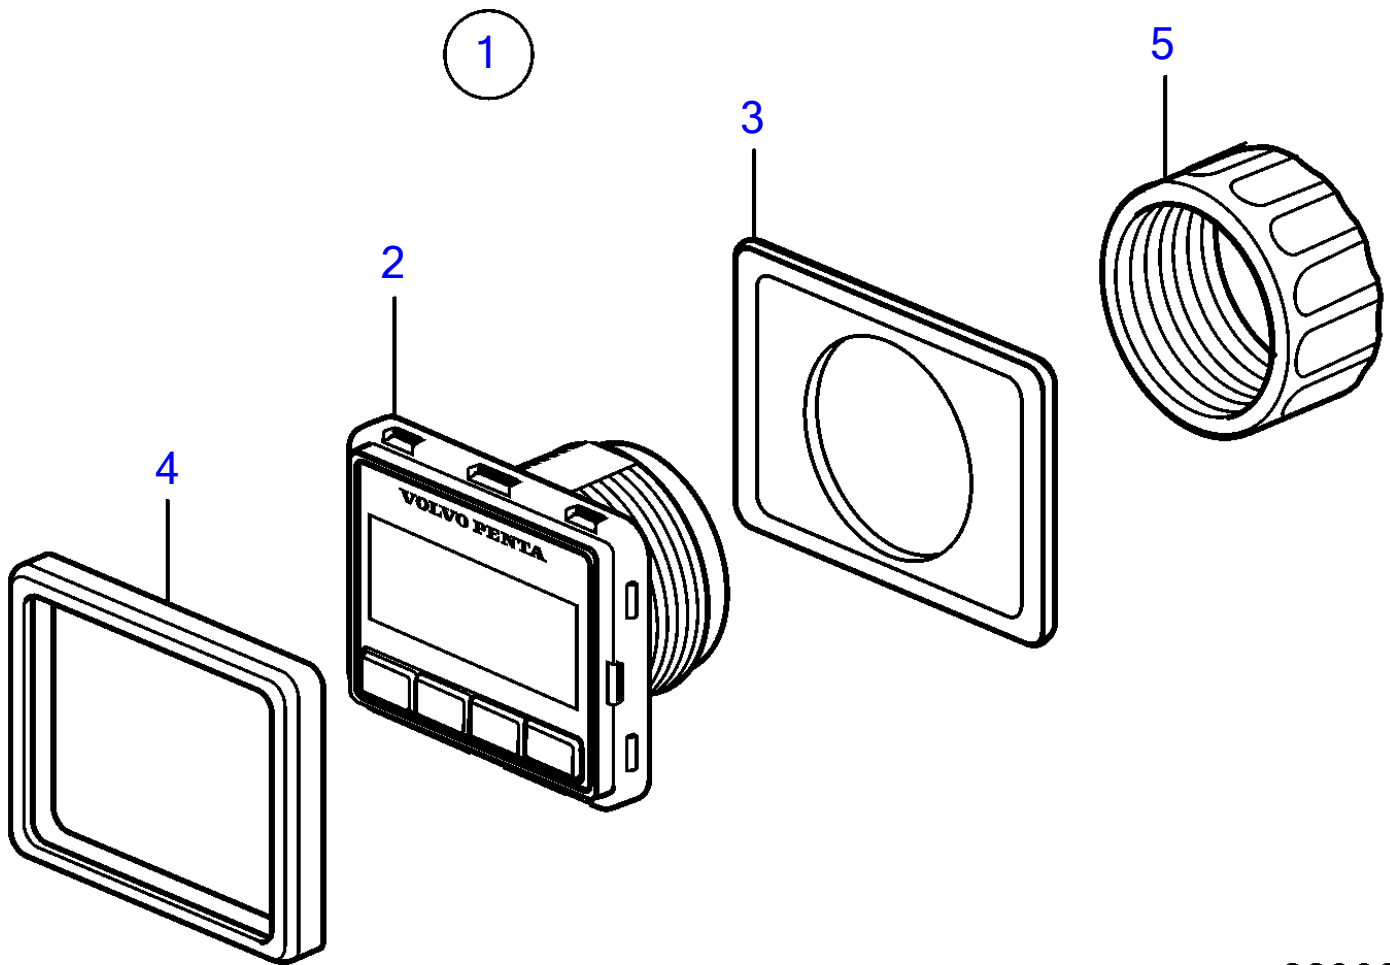

D4-180I-F, D4-225A-F, D4-260A-F, D4-260D-F, D4-260I-F, D4-300A-F, D4-300D-F, D4-300I-F

26330

D4-180I-F, D4-225A-F, D4-260A-F, D4-260D-F, D4-260I-F, D4-300A-F, D4-300D-F, D4-300I-F

REF	PART NO.	QTY	DESCRIPTION
1	21846916	1	Display panel, kit
2		1	• Display panel
3	3808135	1	• Gasket
4	21467057	1	• Frame
5	3808134	1	• Nut