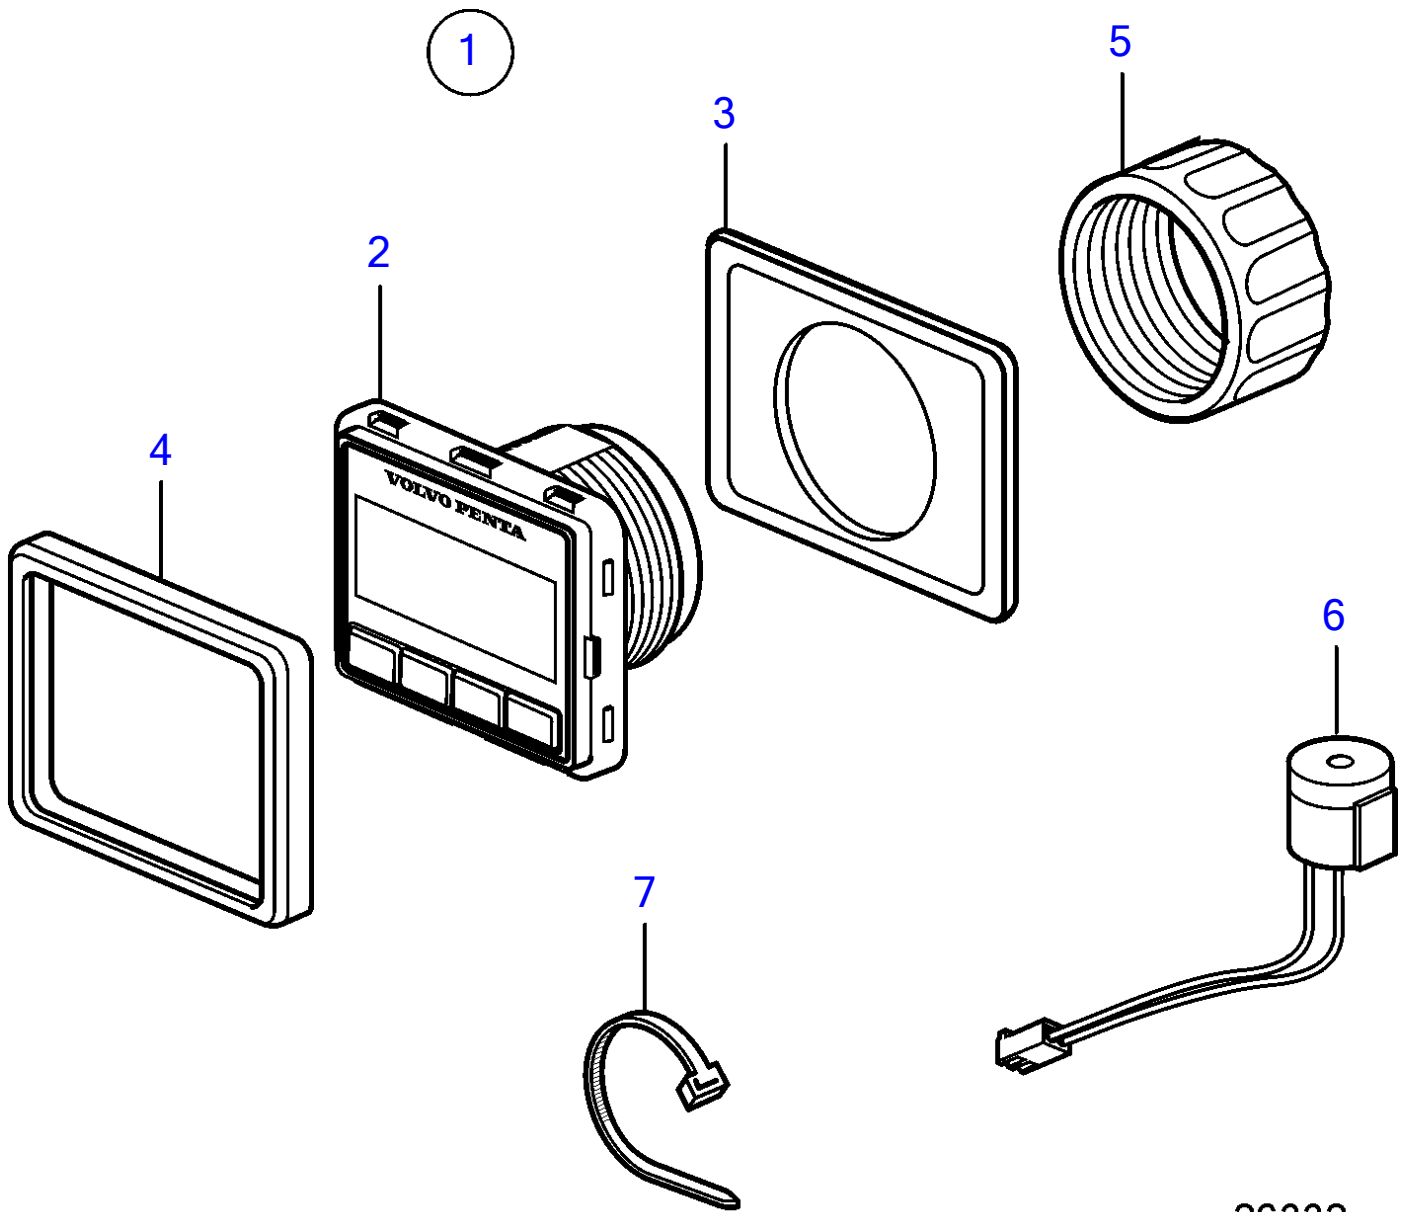

D4-180I-F, D4-225A-F, D4-225I-F, D4-260A-F, D4-260D-F, D4-260I-F, D4-300A-F, D4-300D-F, D4-300I-F

26332

D4-180I-F, D4-225A-F, D4-225I-F, D4-260A-F, D4-260D-F, D4-260I-F, D4-300A-F, D4-300D-F, D4-300I-F

REF	PART NO.	QTY	DESCRIPTION	NOTES
1	21846926	1	Display panel	
2		1	• Display panel	
3	3808135	1	• Gasket	
4	21467057	1	• Frame	
5	3808134	1	• Nut	
6	21358227	1	• Buzzer	
7	948211	X	Cable tie	For top mounting