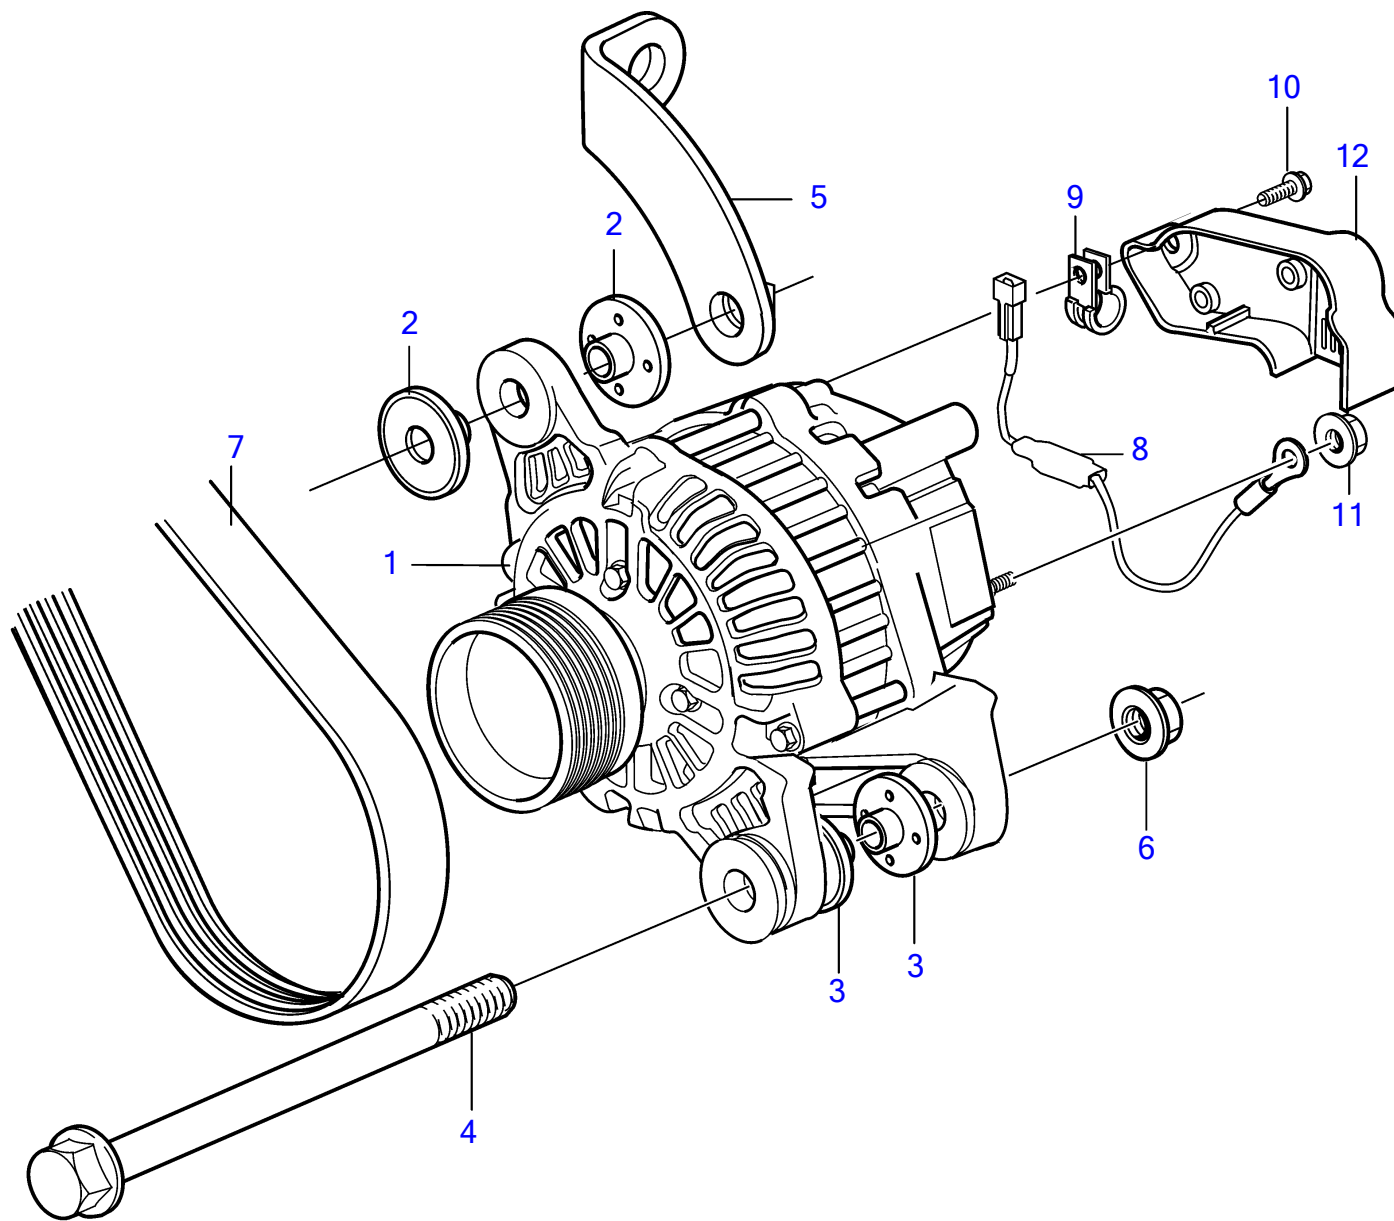

D4-180I-F, D4-225A-F, D4-225I-F, D4-260A-F, D4-260D-F, D4-260I-F, D4-300A-F, D4-300D-F, D4-300I-F

26422

D4-180I-F, D4-225A-F, D4-225I-F, D4-260A-F, D4-260D-F, D4-260I-F, D4-300A-F, D4-300D-F, D4-300I-F

REF	PART NO.	QTY	DESCRIPTION	NOTES
1	3803911	1	Alternator, exch	14V, 115A
	3803912	1	Alternator, exch	28V, 80A
2	3589369	2	Insulating bushing	D=8mm
3	3589388	2	Insulating bushing	D=12mm
4	978447	1	Flange screw	
5	3809682	1	Bracket	(3583005)
6	971096	1	Flange nut	
7	3582696	1	V-ribbed belt	Standard
	991590	1	V-ribbed belt	SOLAS
8	881679	1	Resistor	12V
	21694528	1	Resistor	24V
9	952627	1	Clamp	
10	948663	1	Flange screw	
11	983712	1	Hexagon nut	
12	21217571	1	Housing	