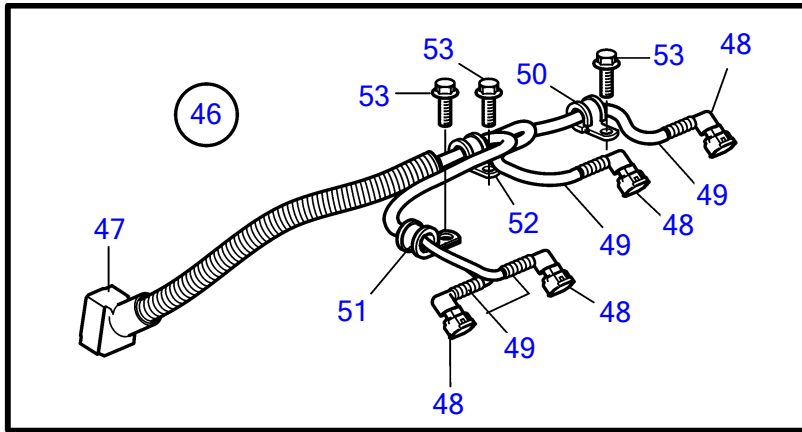

D4-180I-F, D4-225A-F, D4-225I-F, D4-260A-F, D4-260D-F, D4-260I-F, D4-300A-F, D4-300D-F, D4-300I-F

26992

Upd:2014-07-17

26992

47704400-30-37268

D4-180I-F, D4-225A-F, D4-225I-F, D4-260A-F, D4-260D-F, D4-260I-F, D4-300A-F, D4-300D-F, D4-300I-F

REF	PART NO.	QTY	DESCRIPTION	NOTES
1	21859347	1	Wiring harness	
2	874565	1	▪ Coupling piece, 36-pole	EDC-unit
3	874564	1	▪ Coupling piece, 89-pole	EDC-unit
4	970753	1	▪ Housing	
5	874432	1	▪ Tab housing	
6	969456	4	▪ 6 point socket screw	
7	874954	1	▪ Housing	
8		1	▪ Housing	
9	3587172	1	▪ Relay socket	
10	996061	1	▪ Flange screw	
11	21492847	1	▪ Relay bracket	
12	21494263	1	▪ Relay box	
13	874368	1	▪ Receptacle housing, pressure/temp	2-pole
14	992330	1	▪ Housing	
15	969456	4	▪ 6 point socket screw	
16	874456	1	▪ Receptacle housing	4-pole
17			▪ Cable terminal	
18	874368	1	▪ Receptacle housing	
19	874957	1	▪ Housing	
20	874368	1	▪ Receptacle housing	2-pole
21	978969	1	▪ Cable terminal	
22	978970	1	▪ Cable terminal	
23	970790	1	▪ Cable terminal, alternator	
24	977929	1	▪ Housing	
25	3589939	1	▪ Connector	
26	976256	1	▪ Housing	
27	973121	2	▪ Cable terminal	
28	874455	1	▪ Receptacle housing	
29	976256	1	▪ Housing	
30	949597	1	▪ Housing, temperature	
31	1624477	1	▪ Housing	
32	952629	1	Clamp, temperature	
33	946501	1	Flange screw	
34	21736439	3	Wiring harness	
35	940337	1	▪ Cable terminal	
36	940336	1	▪ Cable terminal	
37	976478	1	▪ Cable terminal	
38	976477	1	▪ Cable terminal	
39	949597	1	▪ Housing, alternator	
40	952634	1	▪ Clamp	
41	946501	1	▪ Flange screw, alternator	
42	946440	3	▪ Flange screw, starter motor	
43	955894	3	▪ Washer, starter motor	
44	945081	3	▪ Clamp, starter motor	
45	948211	X	Cable tie	
46	3809875	1	Wiring harness	
47	874569	1	▪ Retainer	
48	874368	4	▪ Receptacle housing	
49	3809871	4	▪ Rubber cap	
50	952624	1	Clamp	
51	952627	1	Clamp	
52	952629	1	Clamp	
53	946501	3	Flange screw	
54	980881	1	Cable tie	
55	873765	1	Relay	12V