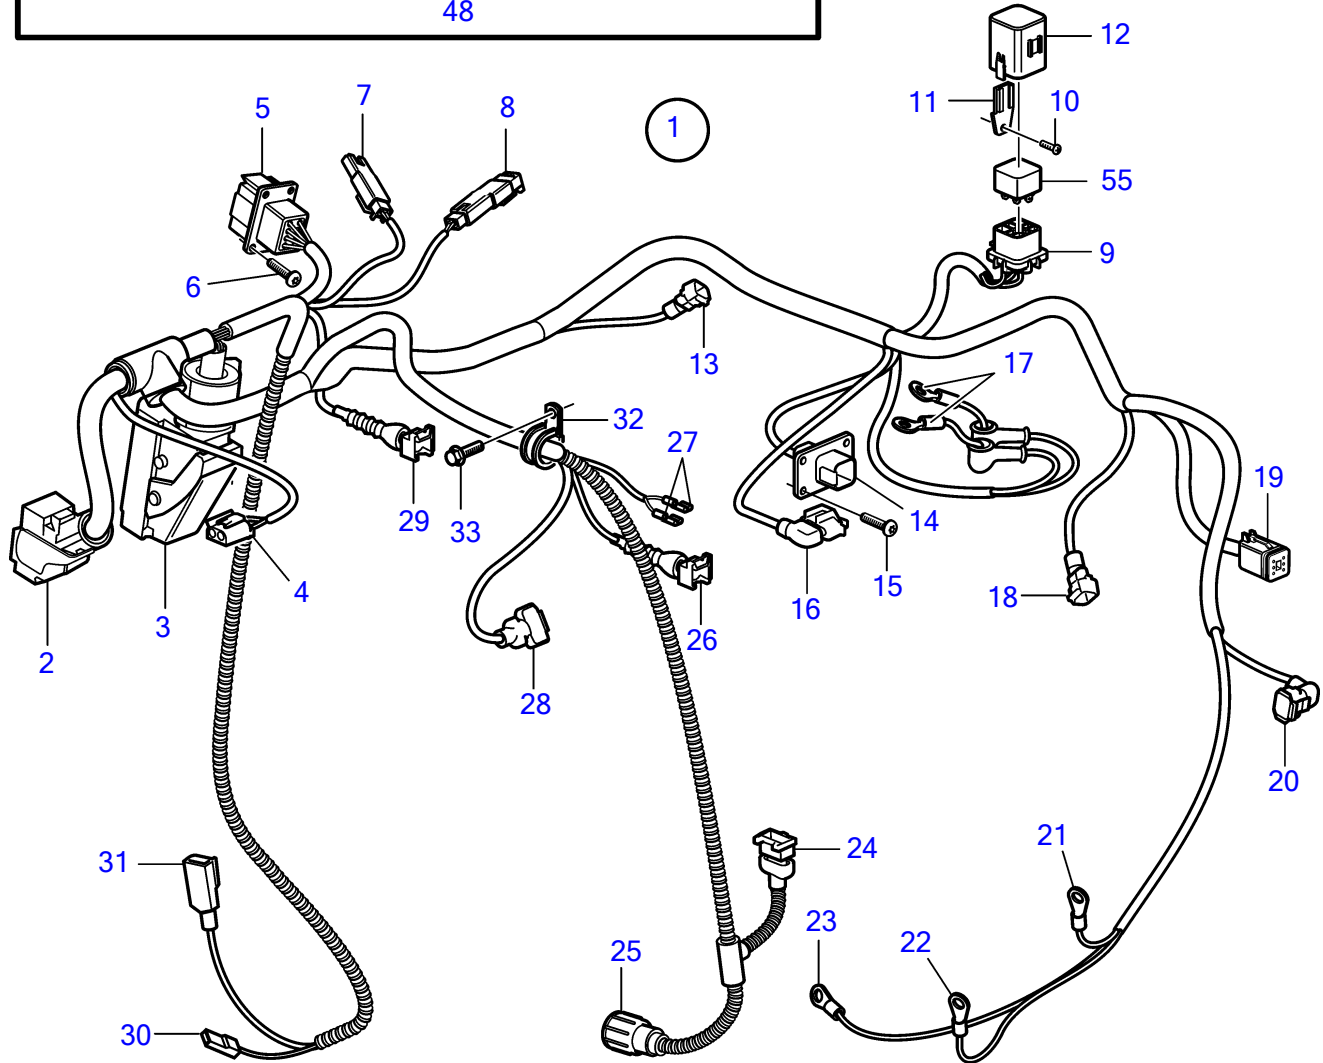

D4-180I-F, D4-225A-F, D4-225I-F, D4-260A-F, D4-260D-F, D4-260I-F, D4-300A-F, D4-300D-F, D4-300I-F

26992

Upd:2014-07-17

26992

47704400-30-37268

D4-180I-F, D4-225A-F, D4-225I-F, D4-260A-F, D4-260D-F, D4-260I-F, D4-300A-F, D4-300D-F, D4-300I-F

REF	PART NO.	QTY	DESCRIPTION	NOTES
1	21859347	1	Wiring harness	
2	874565	1	▪ Coupling piece, 36-pole	EDC-unit
3	874564	1	▪ Coupling piece, 89-pole	EDC-unit
4	970753	1	▪ Housing	
5	874432	1	▪ Tab housing	
6	969456	4	▪ 6 point socket screw	
7	874954	1	▪ Housing	
8		1	▪ Housing	
9	3587172	1	▪ Relay socket	
10	996061	1	▪ Flange screw	
11	21492847	1	▪ Relay bracket	
12	21494263	1	▪ Relay box	
13	874368	1	▪ Receptacle housing, pressure/temp	2-pole
14	992330	1	▪ Housing	
15	969456	4	▪ 6 point socket screw	
16	874456	1	▪ Receptacle housing	4-pole
17			▪ Cable terminal	
18	874368	1	▪ Receptacle housing	
19	874957	1	▪ Housing	
20	874368	1	▪ Receptacle housing	2-pole
21	978969	1	▪ Cable terminal	
22	978970	1	▪ Cable terminal	
23	970790	1	▪ Cable terminal, alternator	
24	977929	1	▪ Housing	
25	3589939	1	▪ Connector	
26	976256	1	▪ Housing	
27	973121	2	▪ Cable terminal	
28	874455	1	▪ Receptacle housing	
29	976256	1	▪ Housing	
30	949597	1	▪ Housing, temperature	
31	1624477	1	▪ Housing	
32	952629	1	Clamp, temperature	
33	946501	1	Flange screw	
34	21736439	3	Wiring harness	
35	940337	1	▪ Cable terminal	
36	940336	1	▪ Cable terminal	
37	976478	1	▪ Cable terminal	
38	976477	1	▪ Cable terminal	
39	949597	1	▪ Housing, alternator	
40	952634	1	▪ Clamp	
41	946501	1	▪ Flange screw, alternator	
42	946440	3	▪ Flange screw, starter motor	
43	955894	3	▪ Washer, starter motor	
44	945081	3	▪ Clamp, starter motor	
45	948211	X	Cable tie	
46	3809875	1	Wiring harness	
47	874569	1	▪ Retainer	
48	874368	4	▪ Receptacle housing	
49	3809871	4	▪ Rubber cap	
50	952624	1	Clamp	
51	952627	1	Clamp	
52	952629	1	Clamp	
53	946501	3	Flange screw	
54	980881	1	Cable tie	
55	873765	1	Relay	12V