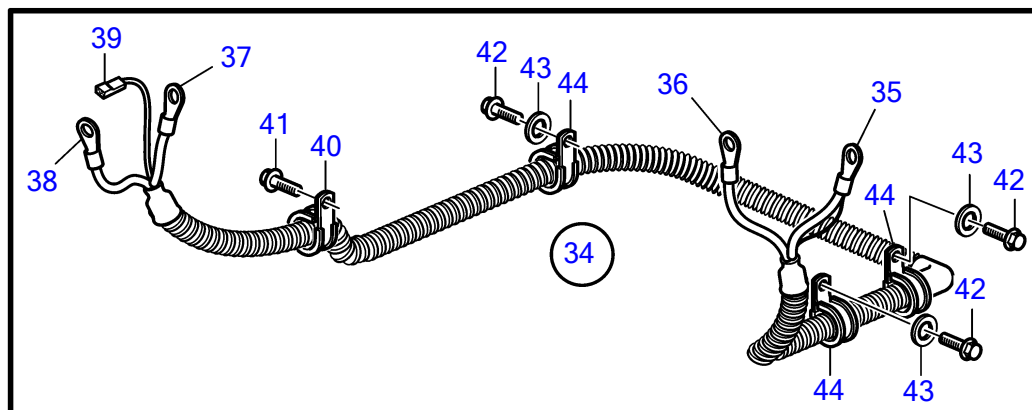

D4-180I-F, D4-225A-F, D4-225I-F, D4-260A-F, D4-260D-F, D4-260I-F, D4-300A-F, D4-300D-F, D4-300I-F

26992

Upd:2014-07-17

26992

47704400-30-37268

D4-180I-F, D4-225A-F, D4-225I-F, D4-260A-F, D4-260D-F, D4-260I-F, D4-300A-F, D4-300D-F, D4-300I-F

REF	PART NO.	QTY	DESCRIPTION	NOTES
1	21859347	1	Wiring harness	
2	874565	1	▪ Coupling piece, 36-pole	EDC-unit
3	874564	1	▪ Coupling piece, 89-pole	EDC-unit
4	970753	1	▪ Housing	
5	874432	1	▪ Tab housing	
6	969456	4	▪ 6 point socket screw	
7	874954	1	▪ Housing	
8		1	▪ Housing	
9	3587172	1	▪ Relay socket	
10	996061	1	▪ Flange screw	
11	21492847	1	▪ Relay bracket	
12	21494263	1	▪ Relay box	
13	874368	1	▪ Receptacle housing, pressure/temp	2-pole
14	992330	1	▪ Housing	
15	969456	4	▪ 6 point socket screw	
16	874456	1	▪ Receptacle housing	4-pole
17			▪ Cable terminal	
18	874368	1	▪ Receptacle housing	
19	874957	1	▪ Housing	
20	874368	1	▪ Receptacle housing	2-pole
21	978969	1	▪ Cable terminal	
22	978970	1	▪ Cable terminal	
23	970790	1	▪ Cable terminal, alternator	
24	977929	1	▪ Housing	
25	3589939	1	▪ Connector	
26	976256	1	▪ Housing	
27	973121	2	▪ Cable terminal	
28	874455	1	▪ Receptacle housing	
29	976256	1	▪ Housing	
30	949597	1	▪ Housing, temperature	
31	1624477	1	▪ Housing	
32	952629	1	Clamp, temperature	
33	946501	1	Flange screw	
34	21736439	3	Wiring harness	
35	940337	1	▪ Cable terminal	
36	940336	1	▪ Cable terminal	
37	976478	1	▪ Cable terminal	
38	976477	1	▪ Cable terminal	
39	949597	1	▪ Housing, alternator	
40	952634	1	▪ Clamp	
41	946501	1	▪ Flange screw, alternator	
42	946440	3	▪ Flange screw, starter motor	
43	955894	3	▪ Washer, starter motor	
44	945081	3	▪ Clamp, starter motor	
45	948211	X	Cable tie	
46	3809875	1	Wiring harness	
47	874569	1	▪ Retainer	
48	874368	4	▪ Receptacle housing	
49	3809871	4	▪ Rubber cap	
50	952624	1	Clamp	
51	952627	1	Clamp	
52	952629	1	Clamp	
53	946501	3	Flange screw	
54	980881	1	Cable tie	
55	873765	1	Relay	12V