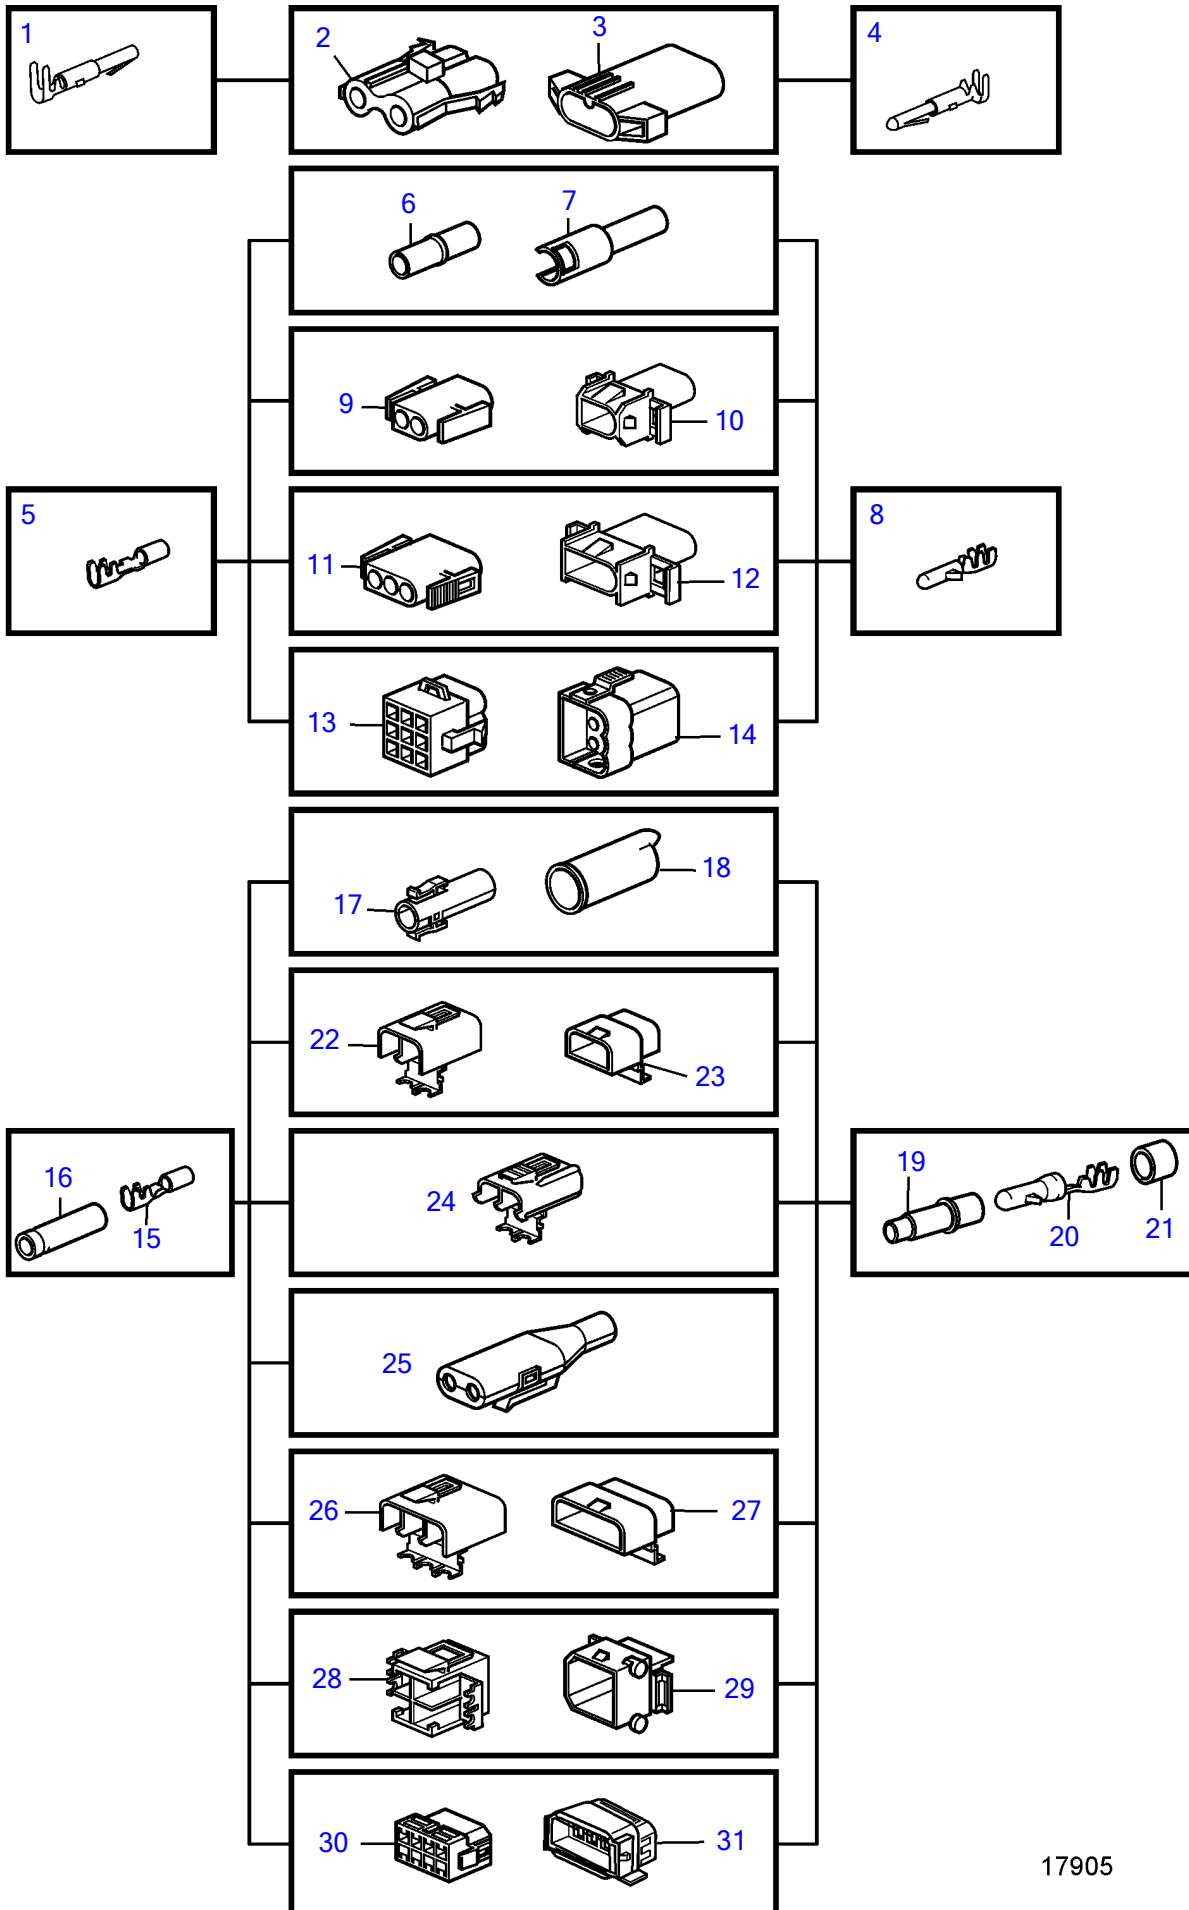

D4-180I-F, D4-225A-F, D4-225I-F, D4-260A-F, D4-260D-F, D4-260I-F, D4-300A-F, D4-300D-F, D4-300I-F

17905

D4-180I-F, D4-225A-F, D4-225I-F, D4-260A-F, D4-260D-F, D4-260I-F, D4-300A-F, D4-300D-F, D4-300I-F

REF	PART NO.	DESCRIPTION	NOTES
1	946038	Cable terminal	2,1x0,5-1mm ²
2	944224	Housing	2-pole
3	944223	Housing	2-pole
4		Cable terminal	Not marketed by Volvo Penta., 2,1x0,5-1mm ²
5	965822	Cable terminal	3,5x1,1-2,5mm ²
	948289	Cable terminal	3,5x2,5-4,0mm ²
6	949584	Housing	3,5x1 natural
7	949583	Housing	3,5x1 natural
8	969831	Cable terminal	3,5x0,5-1mm ²
	965824	Cable terminal	3,5x1,1-2,5mm ²
	965825	Cable terminal	3,5x2,6-4,0mm ²
9	948996	Housing	3,5x2 natural
10	948995	Housing	3,5x2 natural
11	948296	Housing	3,5x3 natural
12	948297	Housing	3,5x3 natural
13	948294	Housing	3,5x9 natural
14	948295	Housing	3,5x9 natural
15	949371	Cable terminal	3,5x0,75-1,5mm ²
	1598753	Insulator	3,5x2,5-4,5mm ²
16	1598753	Insulator	
17	1307035	Housing	1-pole
18	1308436	Housing	1-pole
19	1608765	Insulator	
20	965824	Cable terminal	3,5x2,5-4,5mm ²
21	1608766	Sealing	
22	1307048	Housing	2-pole
23	1307049	Housing	2-pole
24	970753	Housing	2-pole
25	1624477	Housing	2-pole
26	1259828	Housing	3-pole
27	3523442	Pin housing	3-polig (1259829)
28	1259830	Housing	4-pole
29	1259831	Housing	4-pole
30	966812	Housing	8-pole
31	967809	Housing	8-pole