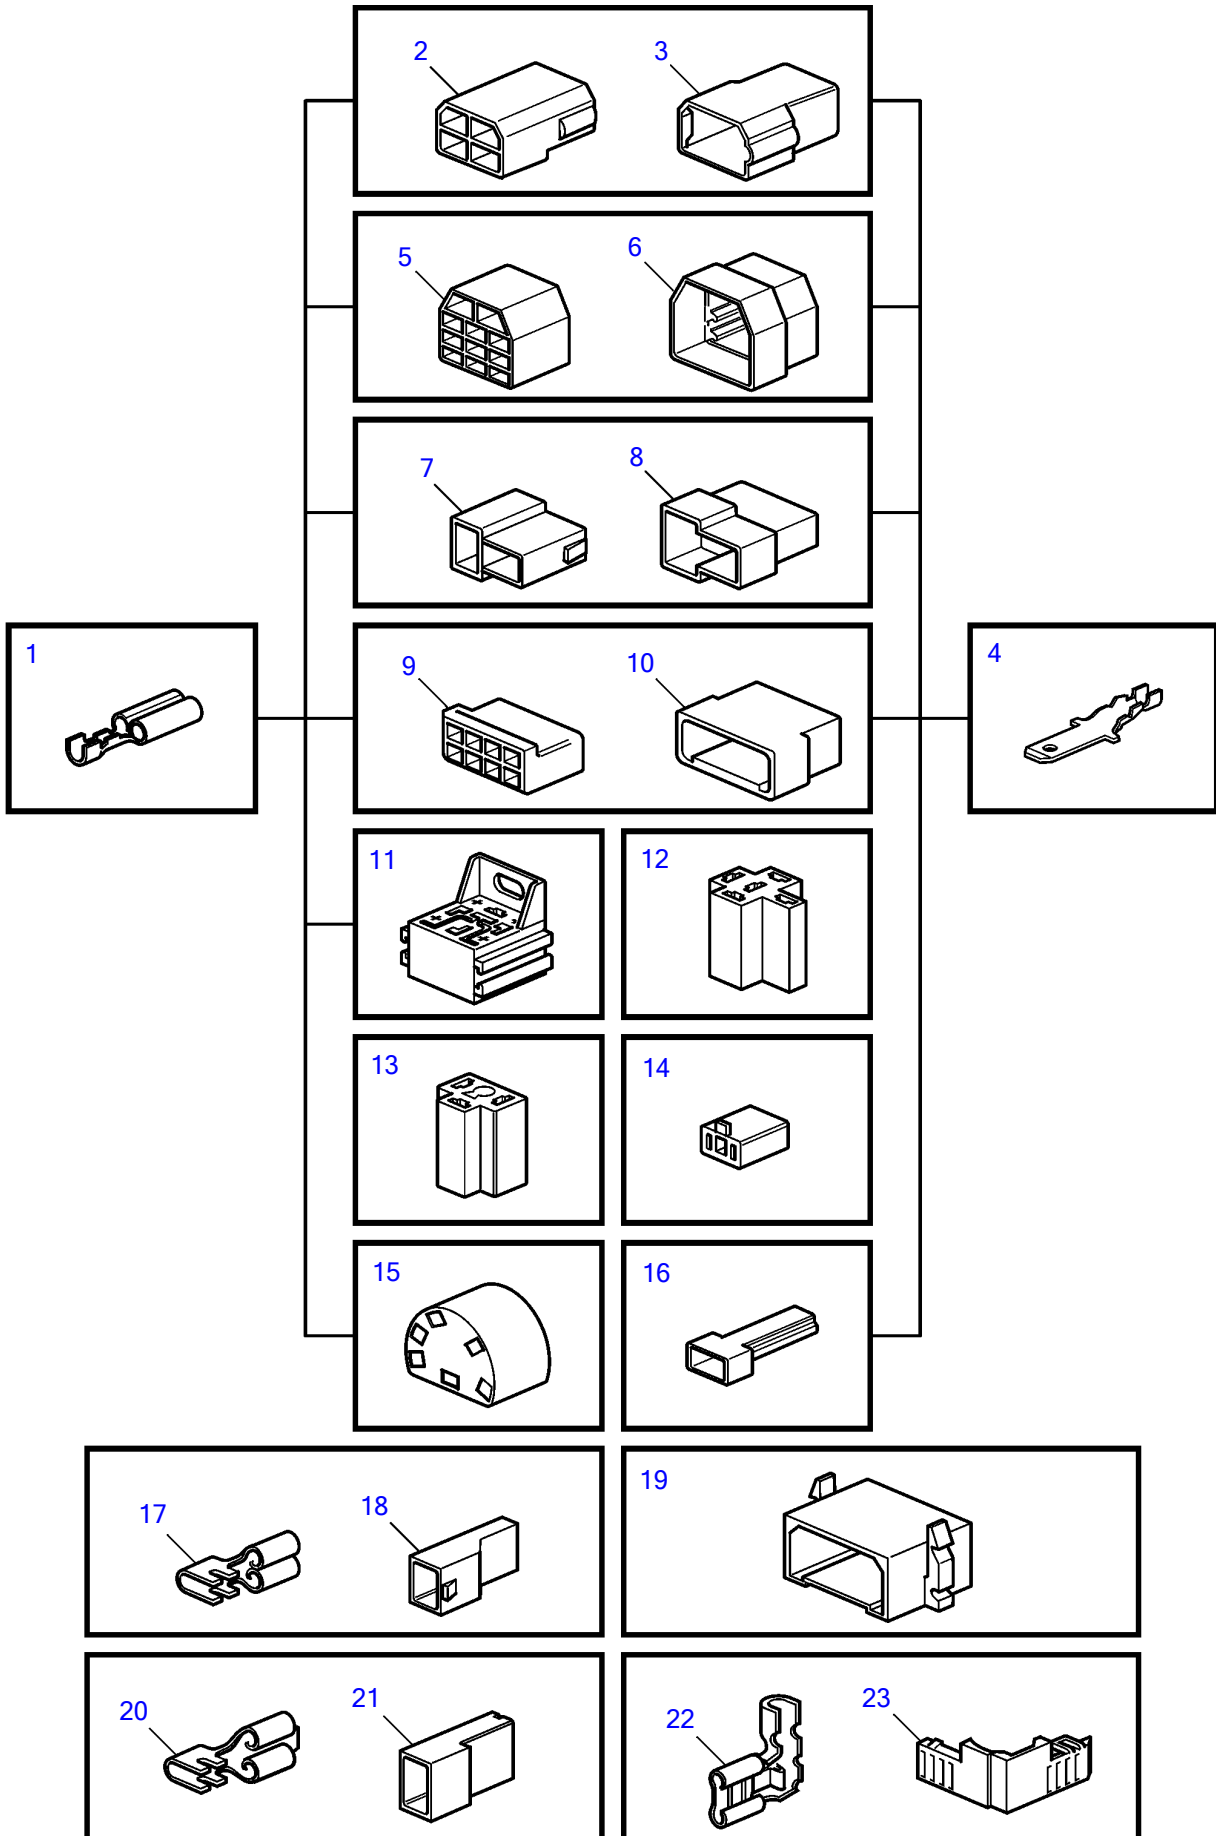

D4-180I-F, D4-225A-F, D4-225I-F, D4-260A-F, D4-260D-F, D4-260I-F, D4-300A-F, D4-300D-F, D4-300I-F

D4-180I-F, D4-225A-F, D4-225I-F, D4-260A-F, D4-260D-F, D4-260I-F, D4-300A-F, D4-300D-F, D4-300I-F

REF	PART NO.	DESCRIPTION	NOTES
1	973150	Cable terminal	6,3x0,8x1,1-2,5mm ²
	949206	Cable terminal	6,3x0,8x4,0-6,0mm ²
2	948856	Housing	6,3x4 natural
3	948855	Housing	6,3x4 natural
4	973117	Cable terminal	6,3x0,8x0,5-1,0mm ²
	881487	Cable terminal	6,3x0,8x0,75-2,5mm ²
	881488	Cable terminal	6,3x0,8x4,0-6,0mm ²
5	945830	Housing	6,3x11 natural
6	945831	Tab housing	6,3x11 natural
7	958210	Housing	6,3x2 black
8	958209	Housing	6,3x2 black
9	944076	Housing	6,3x8 natural
10	948857	Housing	6,3x8 natural
11	977184	Housing	6,3x5x4,8/2,8x4
12	1214948	Housing	6,3x5 black
13	945469	Housing	6,3x3 black
14	1578937	Housing	6,3x2 natural
15	828624	Receptacle housing	6,3x6
16		Housing	6,3x1 black
17	949405	Cable terminal	4,8x1,1-2,5mm ²
18	947848	Housing	4,8x1 natural
19	944077	Housing	6,3x8 natural
20	881483	Cable terminal	6,3x0,8x1,1-2,5mm ²
	881484	Cable terminal	6,3x0,8x4,0-6,0mm ²
21	949597	Housing	6,3x1 natural
	943511	Housing	6,3x1 natural
22	881489	Cable terminal	6,3x0,8x1,1-2,5
23	944221	Housing	6,3x1 natural