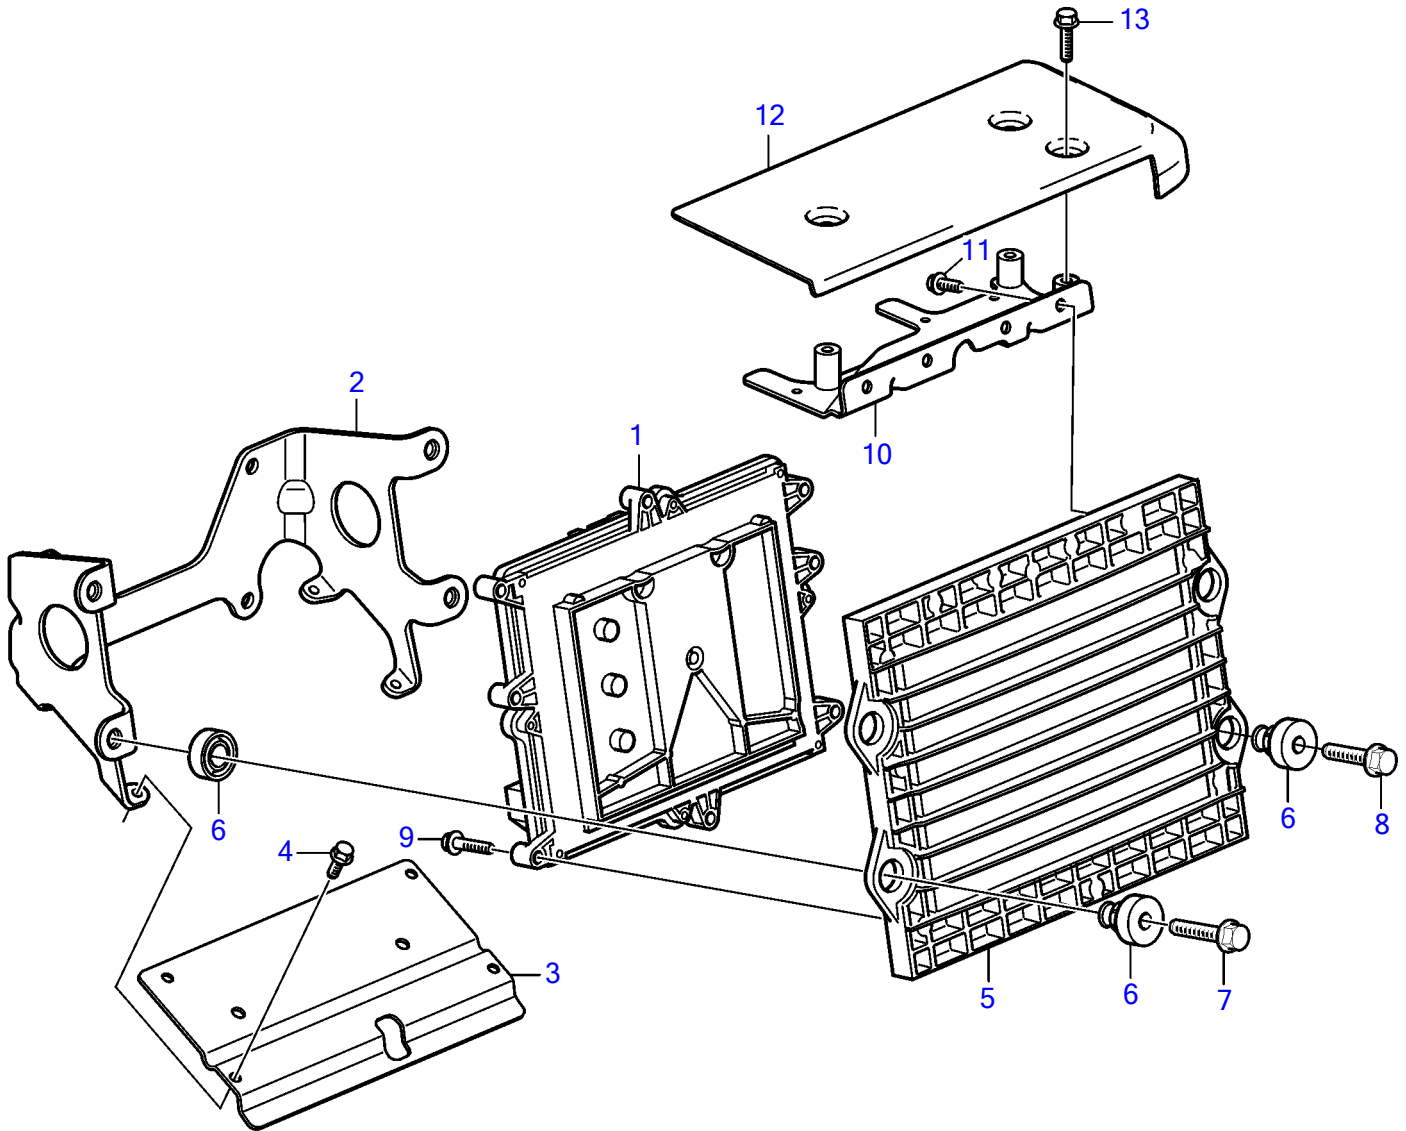

D4-260A-F, D4-260D-F, D4-300A-F, D4-300D-F

26324

D4-260A-F, D4-260D-F, D4-300A-F, D4-300D-F

REF	PART NO.	QTY	DESCRIPTION	NOTES
1	881810	1	Control unit, not programmed	
	3586269	1	Software	Warehouse programming. This p/n can not be ordered, but will be used for invoicing.
	3586268	1	Software	Vodia-programming. This p/n can not be ordered, but will be used for invoicing.
2	21712181	1	Bracket	
3	21720574	1	Heat shield	
4	946501	4	Flange screw	
5	3584080	1	Support	
6	3842049	4	Damping element	
7	948217	2	Flange screw	
8	947760	2	Flange screw	
9	949556	8	Flange screw	
10	21717702	1	Bracket	
11	967949	4	Flange screw	
12	21721137	1	Cover	
13	946934	3	Flange screw	