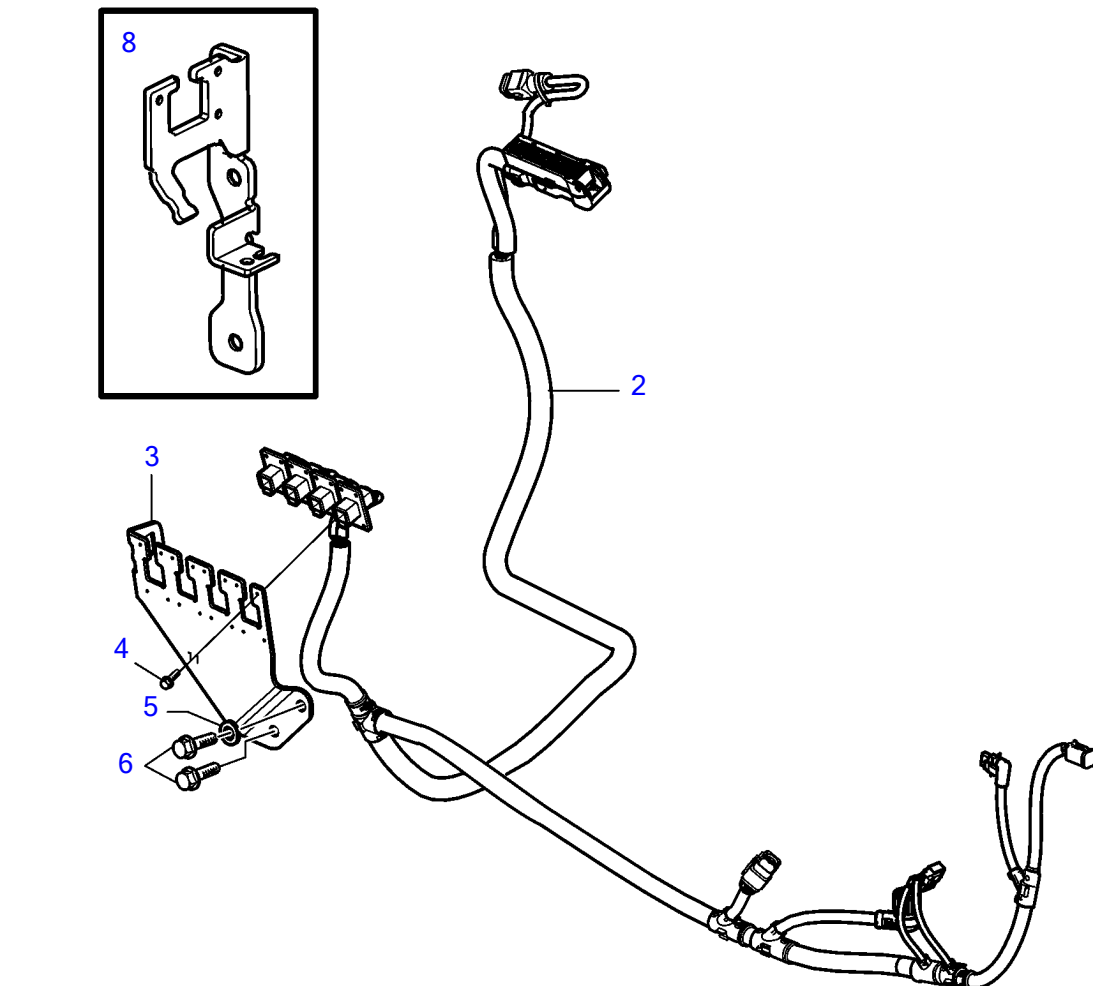

D4-260D-F, D4-300D-F

27387

D4-260D-F, D4-300D-F

REF	PART NO.	QTY	DESCRIPTION	NOTES
1	21865860	1	Wiring harness	L=600mm
	22390849	1	Wiring harness	L=500mm
2	21865861	1	Wiring harness	L=1900mm
	22390850	1	Wiring harness	L=2500mm
3	21997961	1	Bracket	
4	968476	16	Flange screw	
5	11978	1	Washer	
6	946173	2	Flange screw	
7	21997963	1	Bracket	
8	22371761	1	Bracket	