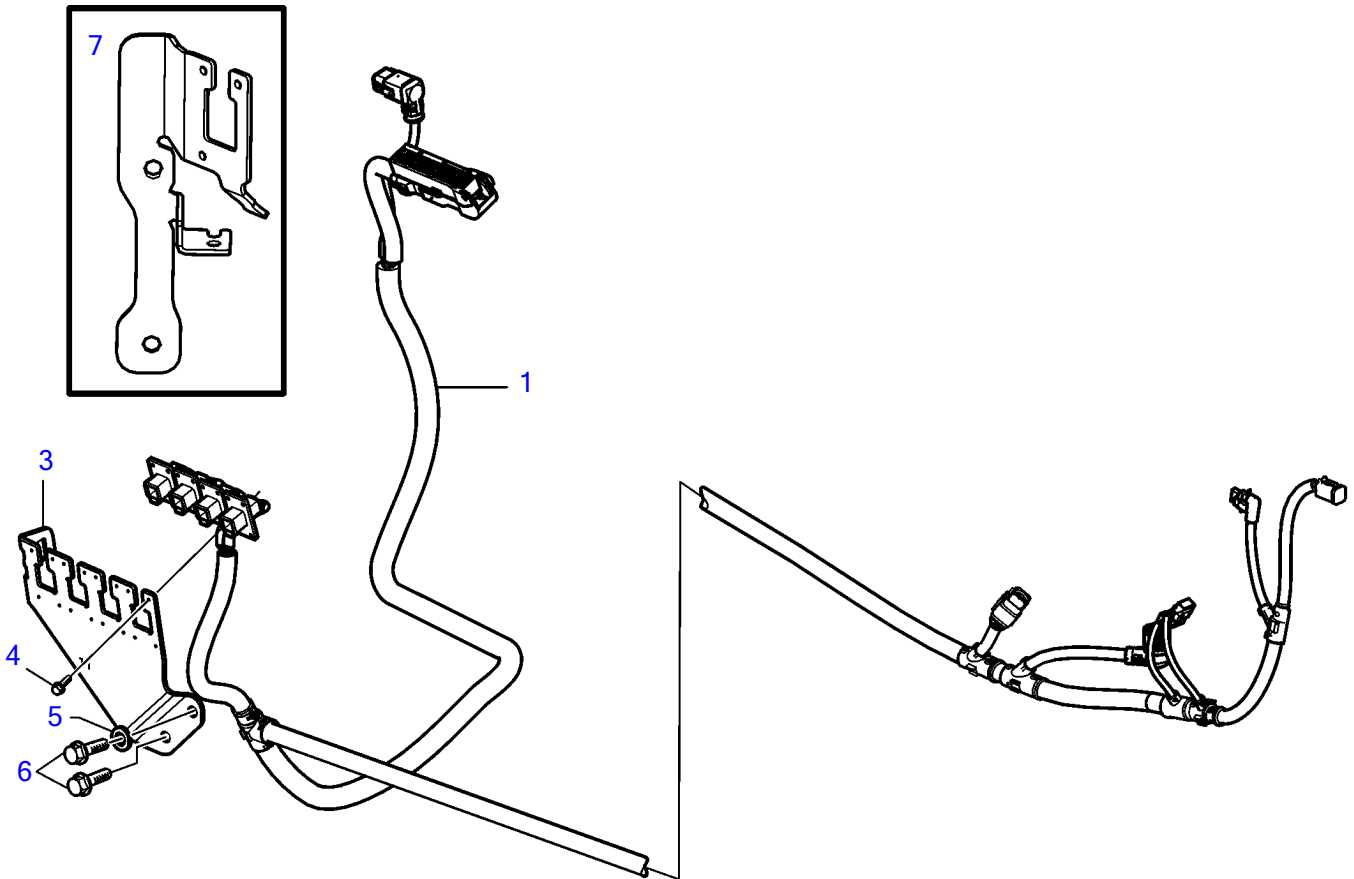

D4-260D-F, D4-300D-F

27387

D4-260D-F, D4-300D-F

REF	PART NO.	QTY	DESCRIPTION	NOTES
1	21865860	1	Wiring harness	L=600mm
	22390849	1	Wiring harness	L=500mm
2	21865861	1	Wiring harness	L=1900mm
	22390850	1	Wiring harness	L=2500mm
3	21997961	1	Bracket	
4	968476	16	Flange screw	
5	11978	1	Washer	
6	946173	2	Flange screw	
7	21997963	1	Bracket	
8	22371761	1	Bracket	