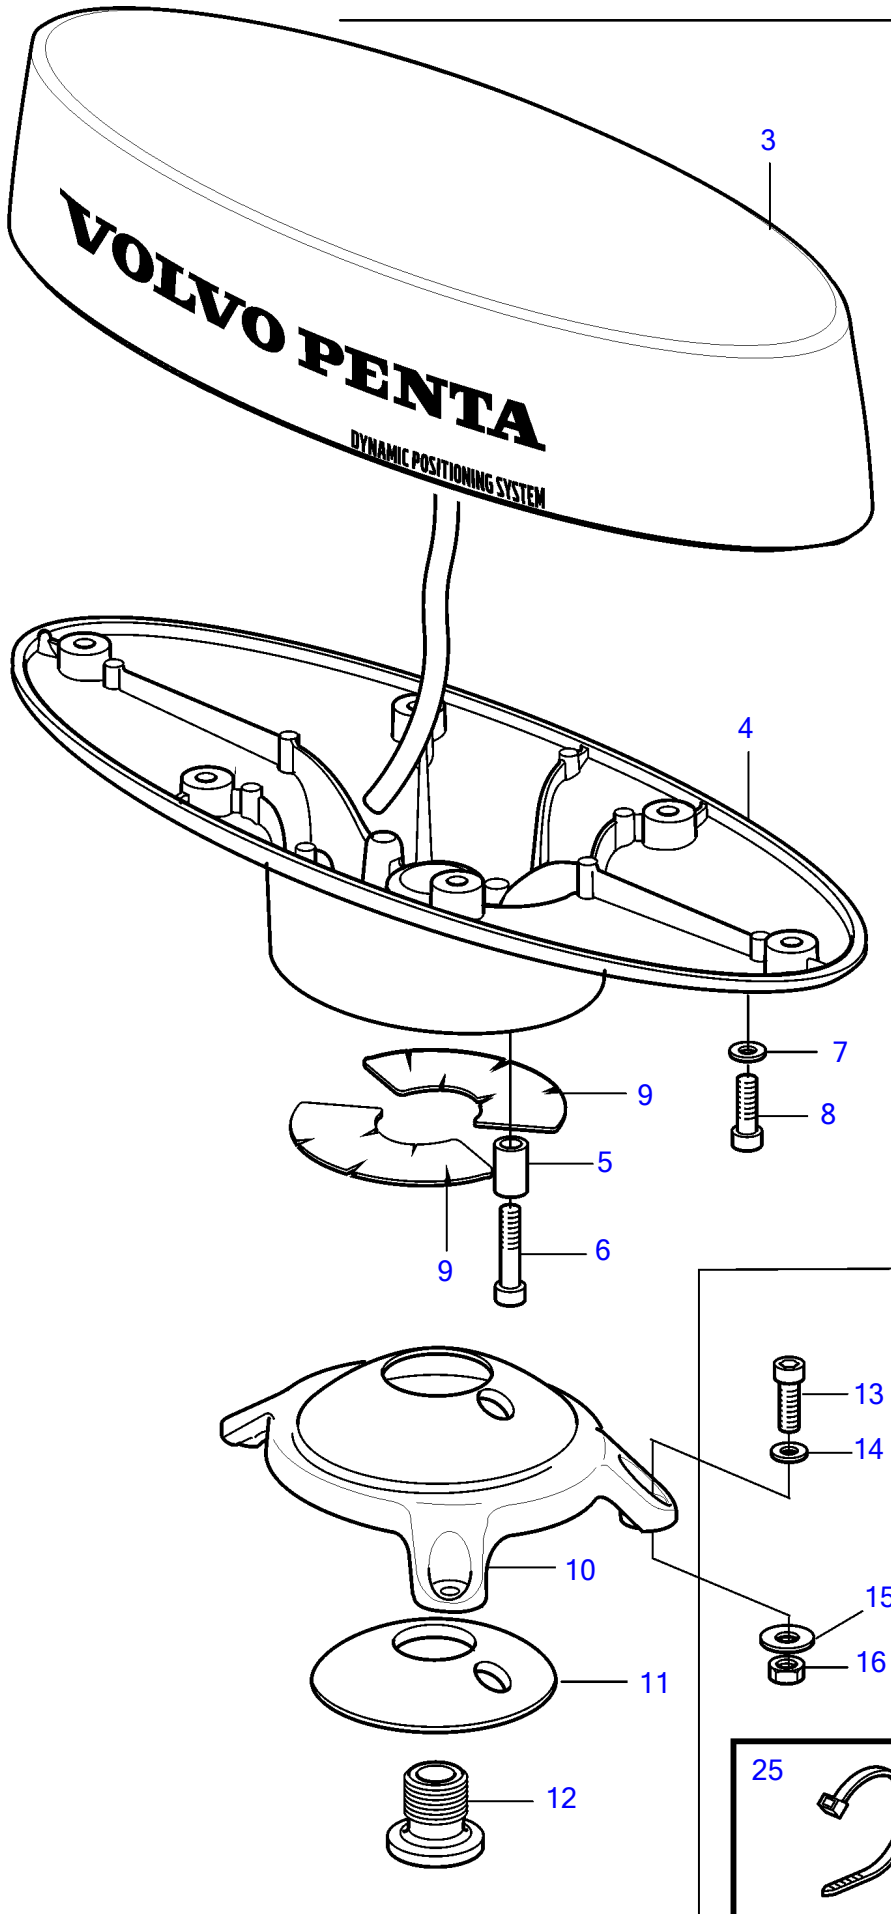

D4-260D-F, D4-300D-F

23

**WARNING**

Avoid severe injury or death due to drowning. Use proper tie-off technique.

Do not step on the swim platform when engine is running.

Propellers can spin without warning and be extremely dangerous.

Do not enter the water while engine is running. If you do, hold on to the engine.

24

**WARNING**

When DPS is in Use Boats Underway

Maintain proper LOOKOUT

STAY OUT of water spinning propellers.

HOLD ON to prevent fall a boat can move suddenly

READ the owner's manual

Failure to observe warnings may result in SEVERE INJURY or DEATH.

1

2

26397

D4-260D-F, D4-300D-F

REF	PART NO.	QTY	DESCRIPTION	NOTES
1	21300833	1	Antenna kit	
2	(21300831)	1	• Antenna	Obsolete part
3	21231832	1	• • Sensor	
4	21395738	1	• • Antenna base	
5	478344	2	• • Spacer sleeve	
6	994153	2	• • Hex. socket screw	
7	941670	6	• • Washer	
8	994138	6	• • Hex. socket screw	
9	21328699	2	• • Decal	
10	21300823	1	• • Antenna base	
11	21300829	1	• • Tensioning ring	
12	21330777	1	• • Hollow screw	
13	994153	3	• Hex. socket screw	
14	941670	3	• Washer	
15	993419	3	• Washer	
16	946330	3	• Hexagon nut	
17	21303890	1	• Cable grommet	
18	961314	1	• Cross recessed screw	
19	874960	1	• Housing	
20	874961	1	• Wedge	
21	8397660	1	• Plug	
22	21231837	1	• Converter	
23	21318999	1	• Decal	
24	21325536	1	• Label	
25	948211	3	• Cable tie	