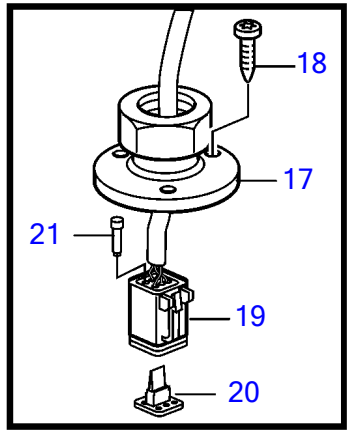

READ the owner's manual

Failure to observe warnings may result in SEVERE INJURY or DEATH.

1

2

26397

D4-260D-F, D4-300D-F

REF	PART NO.	QTY	DESCRIPTION	NOTES
1	21300833	1	Antenna kit	
2	(21300831)	1	• Antenna	Obsolete part
3	21231832	1	• • Sensor	
4	21395738	1	• • Antenna base	
5	478344	2	• • Spacer sleeve	
6	994153	2	• • Hex. socket screw	
7	941670	6	• • Washer	
8	994138	6	• • Hex. socket screw	
9	21328699	2	• • Decal	
10	21300823	1	• • Antenna base	
11	21300829	1	• • Tensioning ring	
12	21330777	1	• • Hollow screw	
13	994153	3	• Hex. socket screw	
14	941670	3	• Washer	
15	993419	3	• Washer	
16	946330	3	• Hexagon nut	
17	21303890	1	• Cable grommet	
18	961314	1	• Cross recessed screw	
19	874960	1	• Housing	
20	874961	1	• Wedge	
21	8397660	1	• Plug	
22	21231837	1	• Converter	
23	21318999	1	• Decal	
24	21325536	1	• Label	
25	948211	3	• Cable tie	