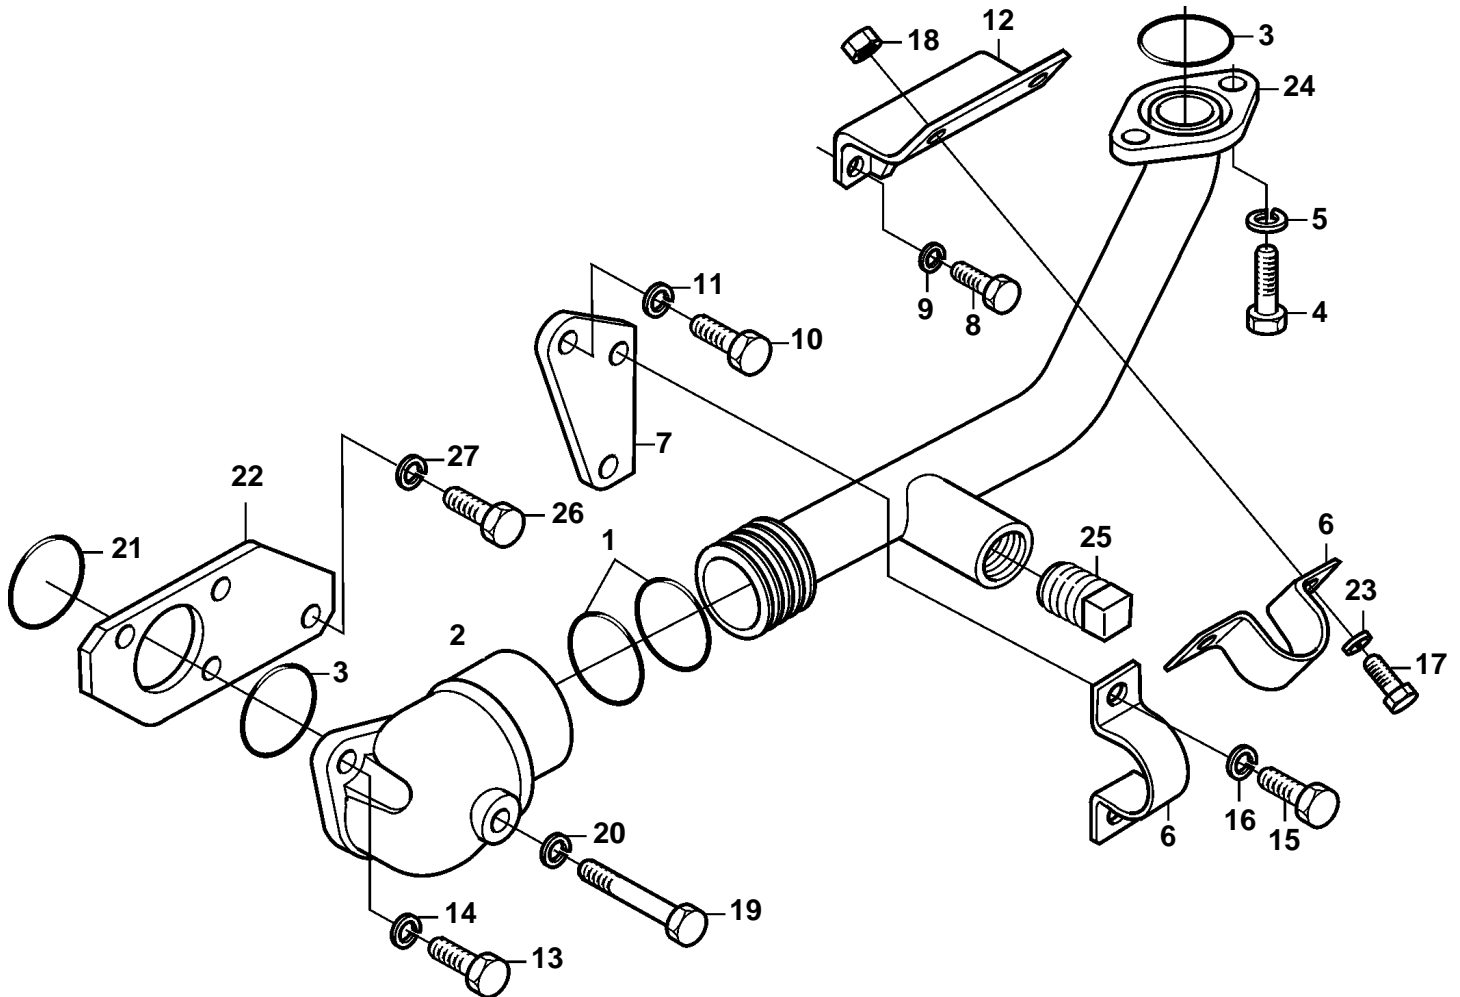

D34A-MT, D34A-MS

19411

D34A-MT, D34A-MS

REF	PART NO.	QTY	DESCRIPTION
1	3831569	2	O-ring
2	3833251	1	Connector
3	3831569	2	O-ring
4	3834954	2	Screw
5	3832223	2	Spring washer
6	3833186	2	Clamp
7	3834688	1	Stay
8	3836448	2	Screw
9	3832245	2	Spring washer
10	3836448	1	Screw
11	3832233	1	Spring washer
12	3834689	1	Stay
13	3836448	2	Screw
14	3832233	2	Spring washer
15	3832042	2	Screw
16	3832233	2	Spring washer
17	3832042	2	Screw
18	3832196	2	Lock nut
19	3831592	1	Screw
20	3832233	1	Spring washer
21	3831569	1	O-ring, cylinder block
22	3834215	1	Plate, cylinder block
23	3832233	2	Spring washer
24	3836899	1	Oil pipe, oil cooler
25	3836900	1	Plug
26	3836448	1	Screw
27	3832233	1	Spring washer