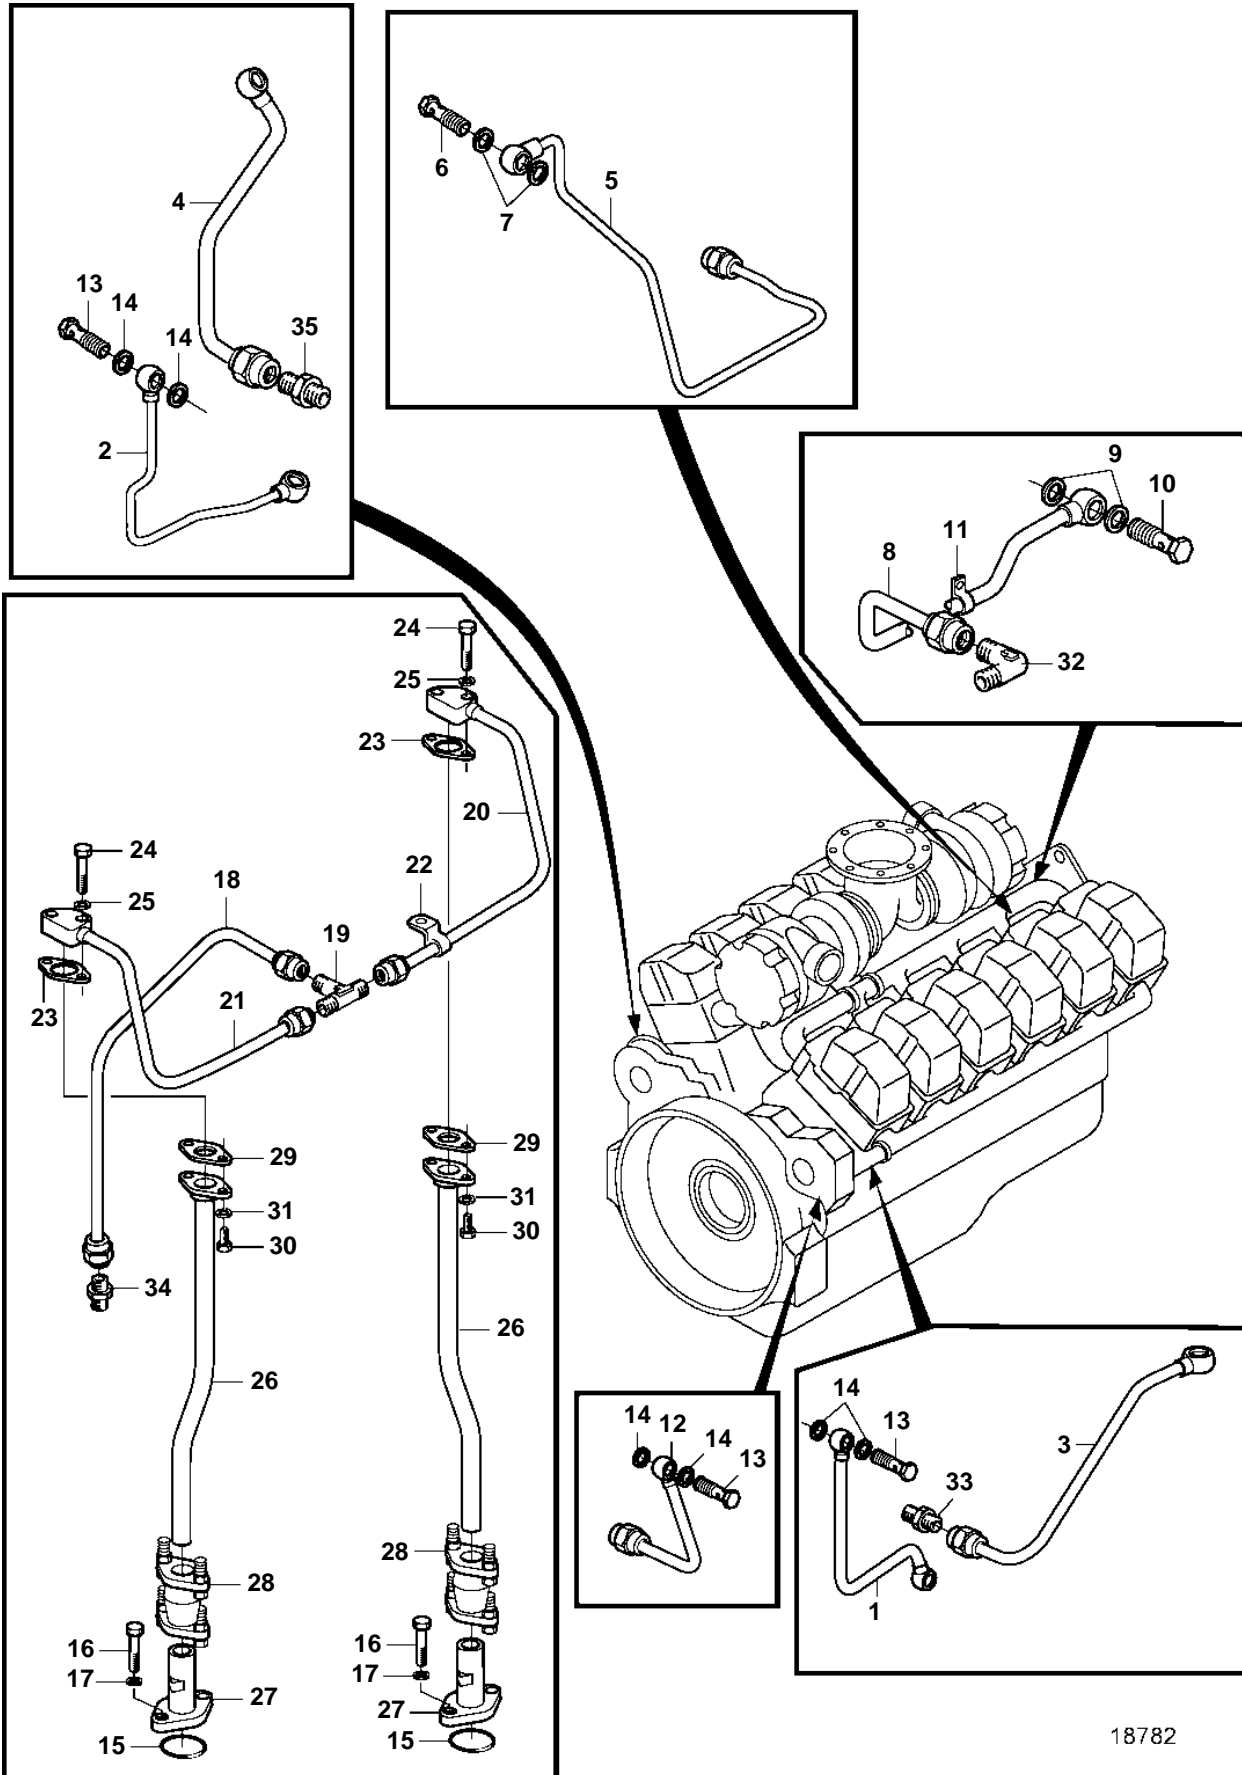

D34A-MT, D34A-MS

18782

Upd: 27 FEB 2006

18782

7745020 - 22 - 5189

## D34A-MT, D34A-MS

REF	PART NO.	QTY	DESCRIPTION	NOTES
1	3834115	1	Oil pipe, fuel inj. pump	SB
2	3834118	1	Oil pipe, fuel inj. pump	P
3	3834143	1	Oil pipe, fuel inj. pump	SB
4	3834144	1	Oil pipe, fuel inj. pump	P
5	3834116	1	Oil pipe	Crankcase - Waterpump
6	3832283	1	Hollow screw	
7	3831587	2	Sealing washer	
8	3808073	1	Water pipe	
9	3831595	2	Sealing washer	
10	3832313	1	Hollow screw	
11	3833193	1	Clip, water pump	
12	3834117	1	Oil pipe, transmission	SB
13	3832283	1	Hollow screw	
14	3831587	2	Sealing washer	
15	3831567	2	O-ring	
16	3832045	4	Screw	
17	3832233	4	Spring washer	
18	3834114	1	Oil pipe, cylinder block	
19	3834773	1	T-nipple	SN-23408
	3807184	1	T-nipple	SN23409-
20	3834146	1	Oil pipe	
21	3834161	1	Oil pipe	
22	3833178	1	Clamp	
23	3835122	2	Gasket, turbo	
24	3831576	4	Screw	
25	3832233	4	Spring washer	
26	3834142	2	Oil pipe	
27	3834145	2	Oil pipe, cylinder block	
28	3833297	2	Clutch	
29	3835123	2	Gasket, turbo	
30	3831575	4	Screw	
31	3832233	4	Spring washer	
32		1	Nipple	
33		1	Nipple	
34		1	Nipple	
35		1	Nipple	