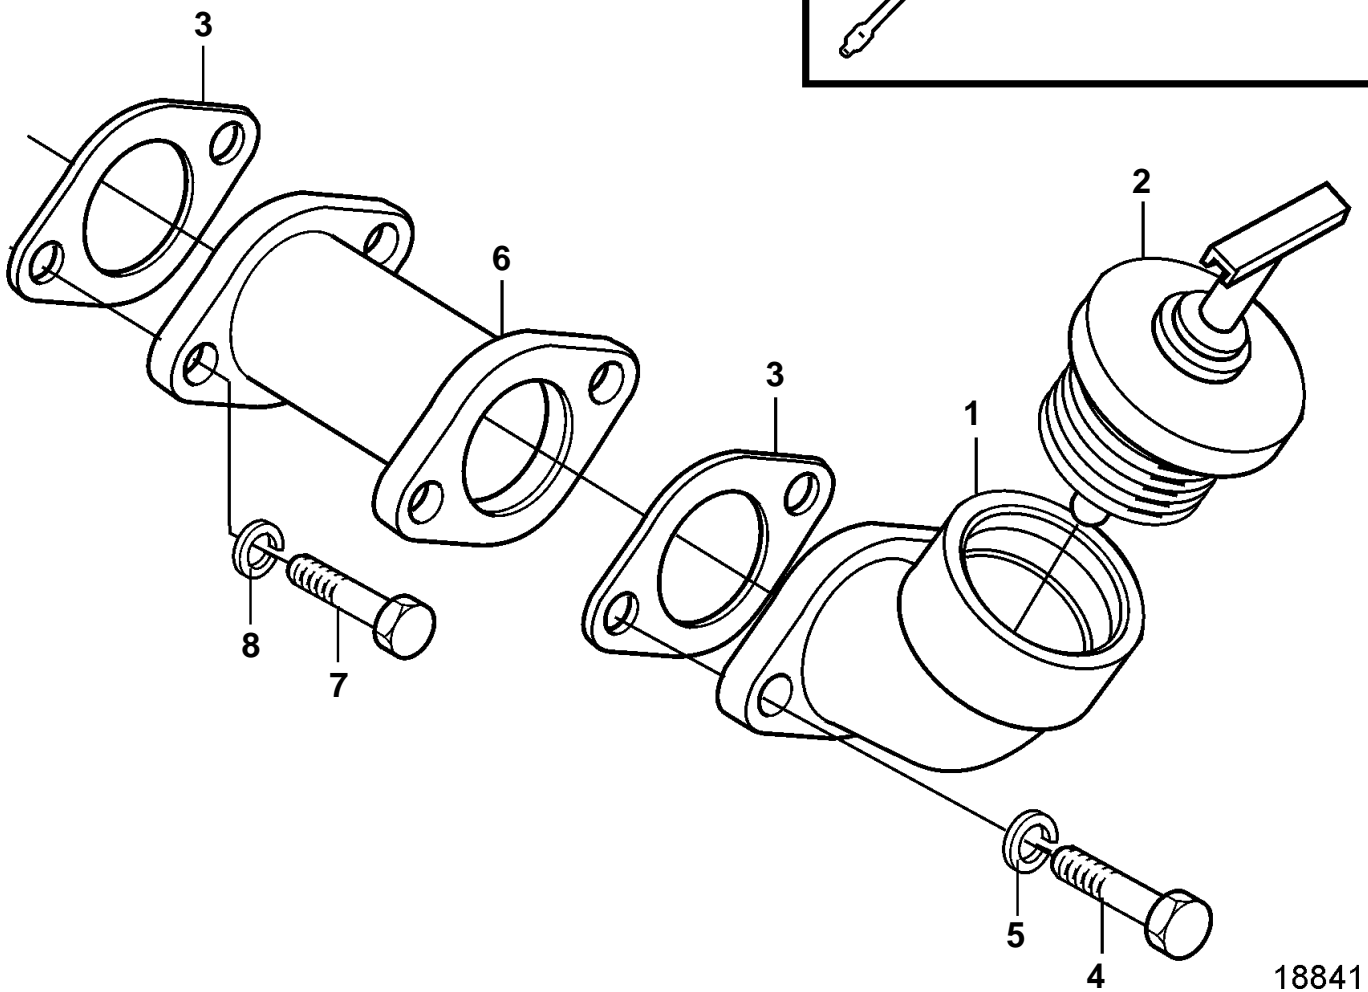

D34A-MS

18841

D34A-MS

REF	PART NO.	QTY	DESCRIPTION
1	3835046	1	Oil filler pipe
2	3831676	1	Oil filler cap
3	3835304	2	Gasket
4	3831575	2	Screw
5	3832233	2	Spring washer
6	3834635	1	Spacer
7	3832044	2	Screw
8	3832233	2	Spring washer
9	3833500	1	Dipstick