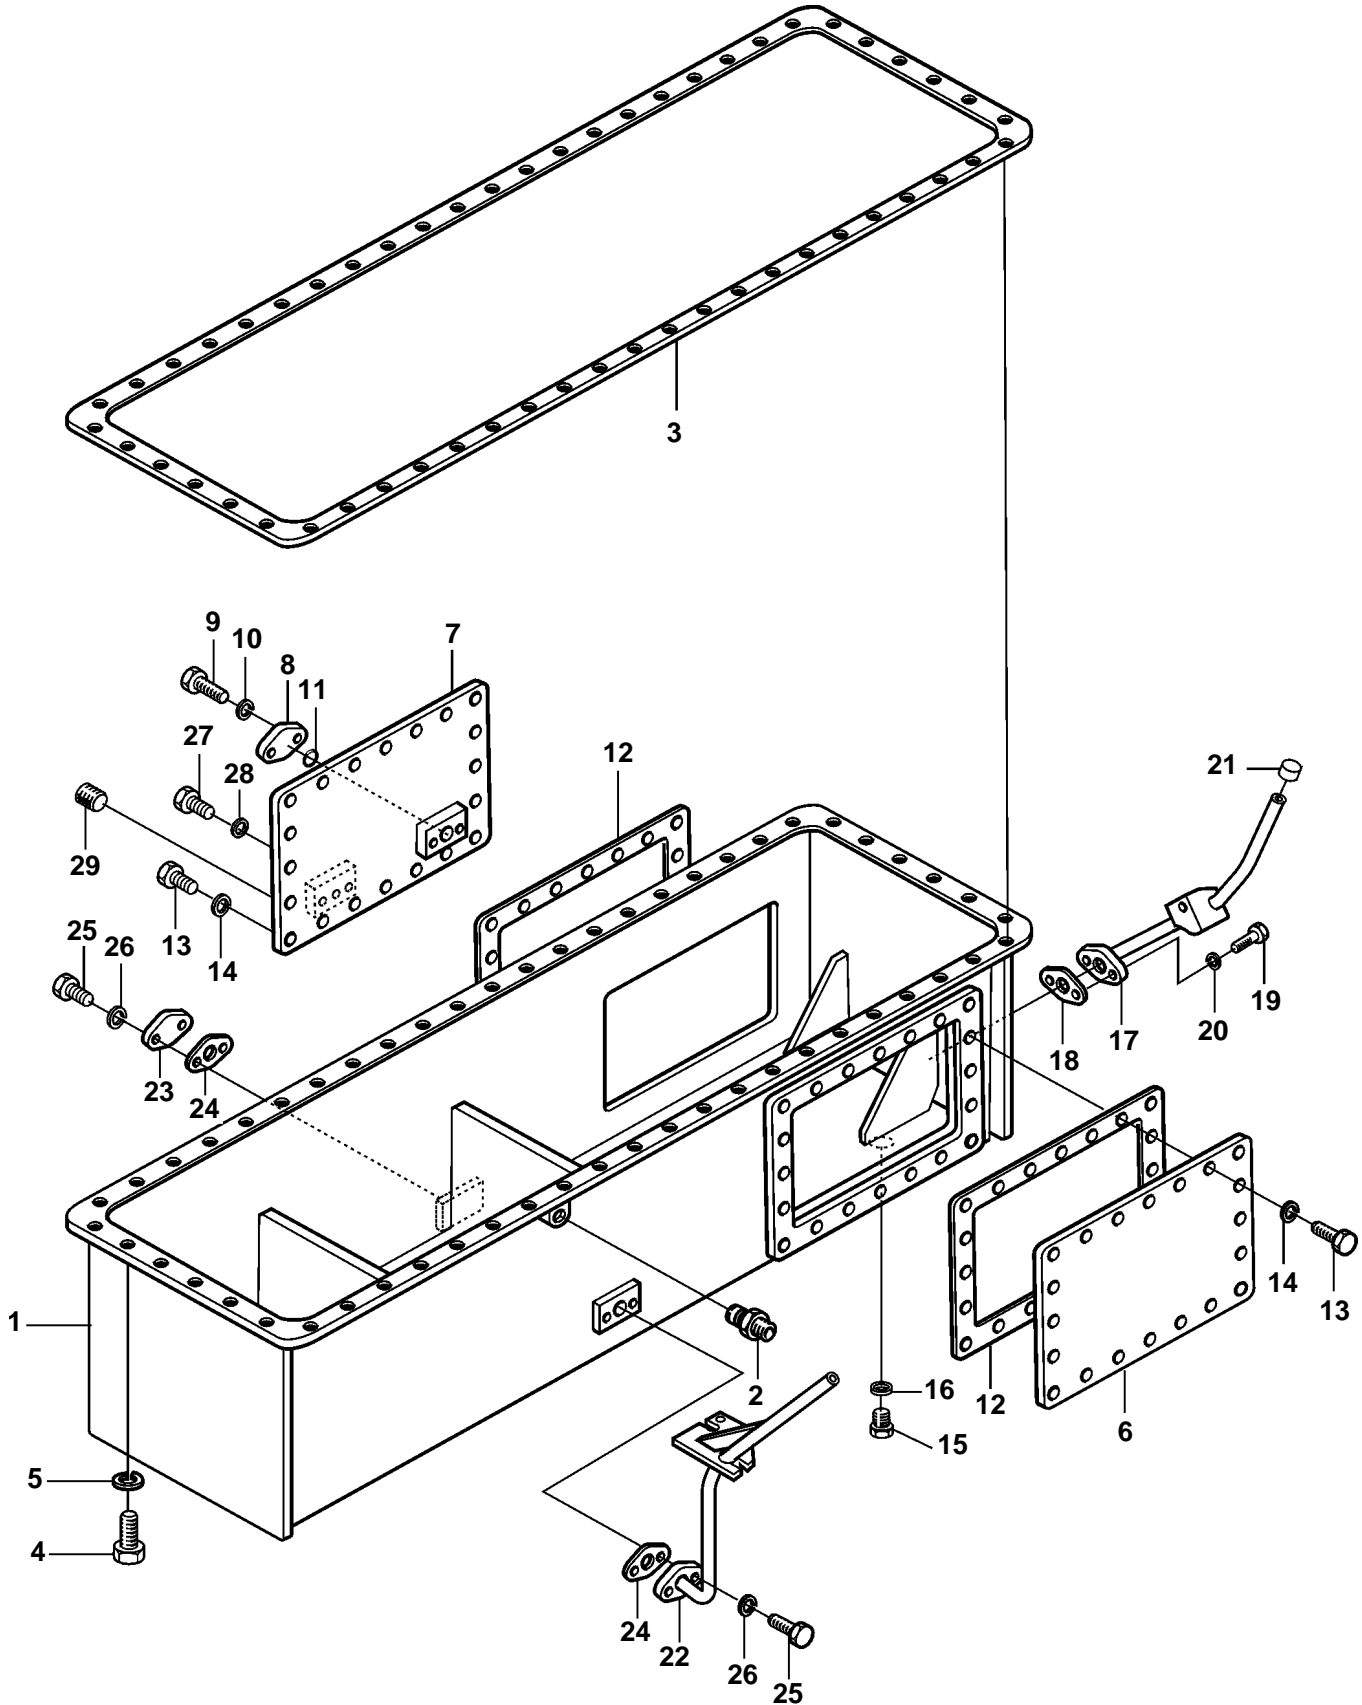

D34A-MT, D34A-MS

D34A-MT, D34A-MS

REF	PART NO.	QTY	DESCRIPTION	NOTES
1	3589272	1	Oil pan	(3836824)
2	3832130	1	Connector	
3	3836475	1	Gasket	
4	3834954	54	Screw	
5	3832233	54	Spring washer	
6	3831695	1	Cover	
7	3836825	1	Cover	
8	3831665	1	Cover	
9	3832056	2	Screw	
10	3832245	2	Spring washer	
11	3831574	1	O-ring	
12	3835124	2	Gasket	
13	3832041	40	Screw	
14	3832233	40	Spring washer	
15	3834281	1	Plug	
16	3831946	1	Sealing washer	
17	3836826	1	Drain pipe	
18	3835123	1	Gasket	
19	3832224	2	Screw	
20	3832233	2	Spring washer	
21	3836827	1	Plug	
22	3833610	1	Tube	
23	3833319	1	Cover	
24	3836828	2	Gasket	
25	3832224	4	Screw	
26	3832233	4	Spring washer	
27	3832330	2	Plug	
28	3831596	2	Sealing washer	
29	3836829	1	Plug	