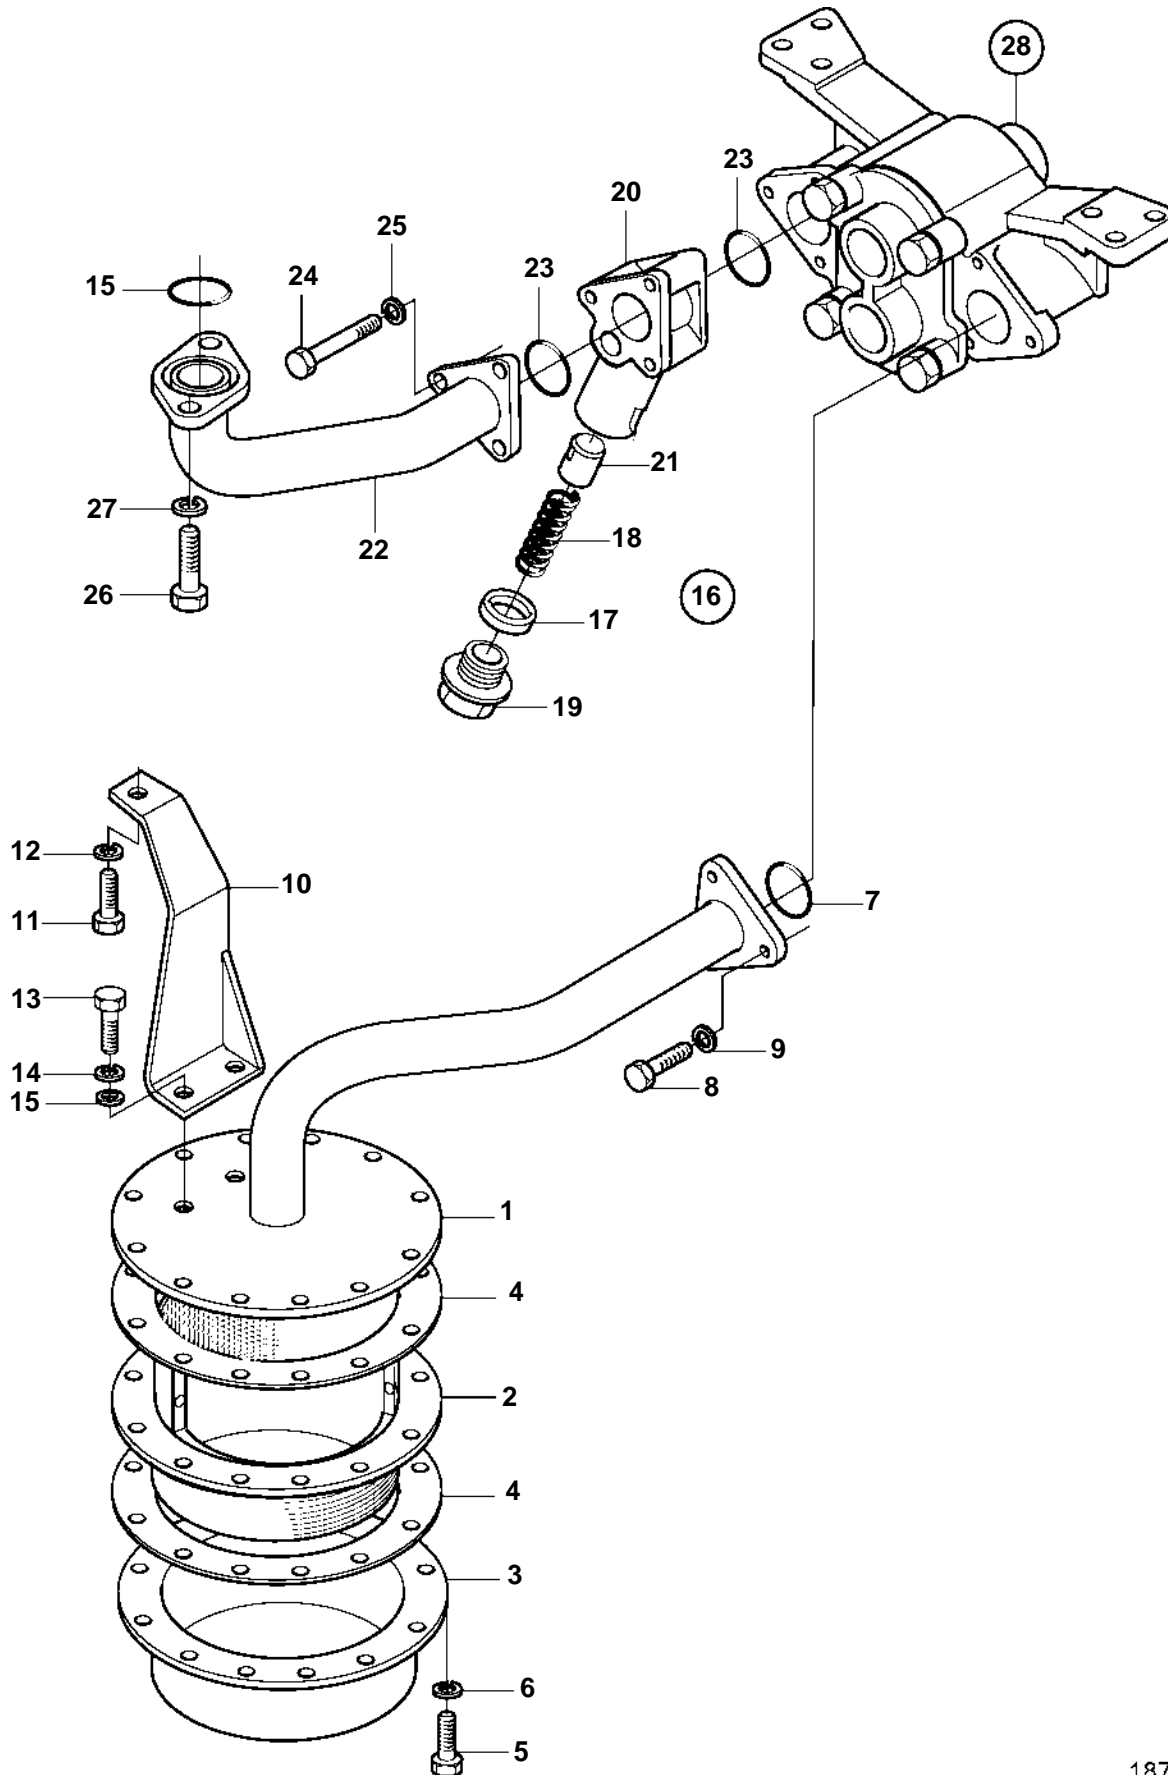

D34A-MT, D34A-MS

D34A-MT, D34A-MS

REF	PART NO.	QTY	DESCRIPTION	SEE SEC.
1	3834738	1	Oil pump screen	
2	3834735	1	Strainer	
3	3834240	1	Plate	
4	3833865	2	Gasket	
5	3836898	12	Screw	
6	3832225	12	Spring washer	
7	3831572	1	O-ring	
8	3831575	3	Screw	
9	3832233	3	Spring washer	
10	3834753	1	Support	
11	3832221	1	Screw	
12	3832245	1	Spring washer	
13	3832041	2	Screw	
14	3832233	2	Spring washer	
15	3832214	2	Washer	
16	3834831	1	Safety valve	
17	3832062	1	· Gasket	
18	3834646	1	· Spring	
19	3834265	1	· Plug	
20	3833133	1	· Housing	
21	3834842	1	· Safety valve	
22	3836897	1	Oil pipe, cylinder block	
23	3831569	3	O-ring	
24	3831597	3	Screw	
25	3832233	3	Spring washer	
26	3834954	3	Screw	
27	3832233	3	Spring washer	
28	3834313	1	Oil pump	
				5185