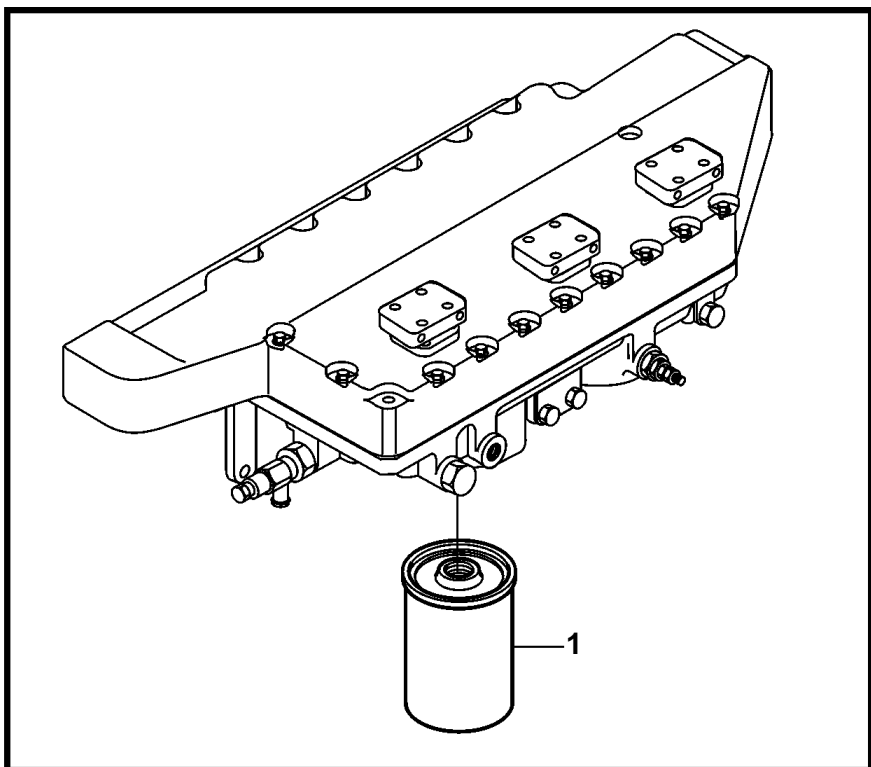

D34A-MS

18840

D34A-MS

REF	PART NO.	QTY	DESCRIPTION	SEE SEC.
1	3831490	4	Filter insert	
2	3836907	1	Gasket	
3	3832329	1	Plug	
4	3831944	1	Sealing washer	
5	3833058	1	Bracket	
6	3833280	1	Connector	
7	3831945	1	Sealing washer	
8	3831575	3	Screw	
9	3832233	3	Spring washer	
10	3831667	5	Stud	
11	3832196	5	Lock nut	
12	3832233	5	Spring washer	
13	3832214	5	Washer	
14	3836909	1	Tube	
15	3833250	1	Connector	
16	3833852	1	O-ring	
17	3832348	1	Screw	
18	3831944	2	Sealing washer	
19	3834021	1	Tube	
20	3836448	1	Screw	
21	3832233	1	Spring washer	
22	3836911	1	Clip	
23	3836913	1	Oil filter kit	
				5250
24	3832121	1	Elbow union	