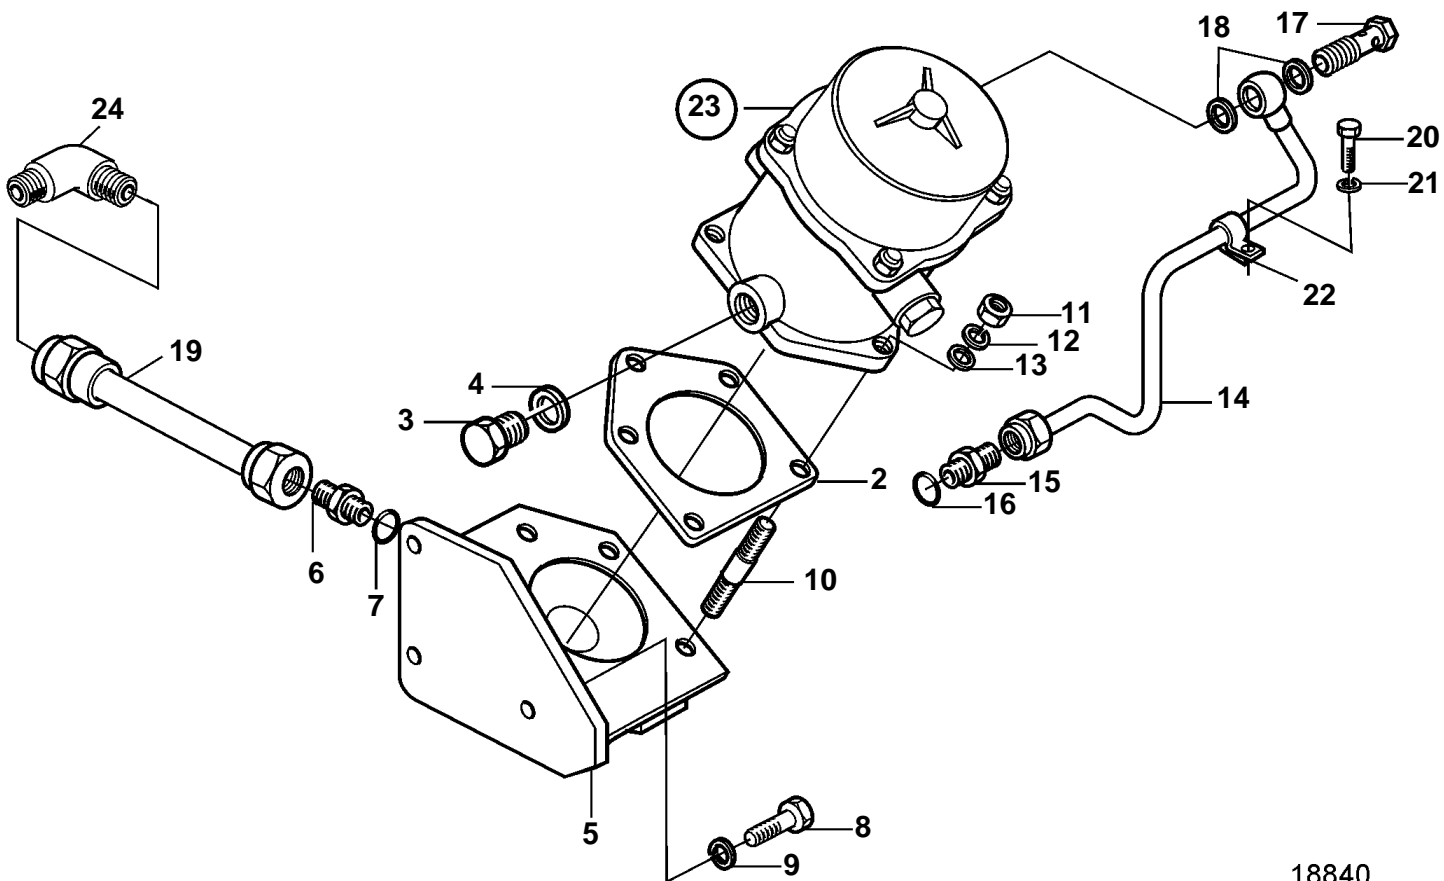

D34A-MS

18840

D34A-MS

REF	PART NO.	QTY	DESCRIPTION	SEE SEC.
1	3831490	4	Filter insert	
2	3836907	1	Gasket	
3	3832329	1	Plug	
4	3831944	1	Sealing washer	
5	3833058	1	Bracket	
6	3833280	1	Connector	
7	3831945	1	Sealing washer	
8	3831575	3	Screw	
9	3832233	3	Spring washer	
10	3831667	5	Stud	
11	3832196	5	Lock nut	
12	3832233	5	Spring washer	
13	3832214	5	Washer	
14	3836909	1	Tube	
15	3833250	1	Connector	
16	3833852	1	O-ring	
17	3832348	1	Screw	
18	3831944	2	Sealing washer	
19	3834021	1	Tube	
20	3836448	1	Screw	
21	3832233	1	Spring washer	
22	3836911	1	Clip	
23	3836913	1	Oil filter kit	
				5250
24	3832121	1	Elbow union	