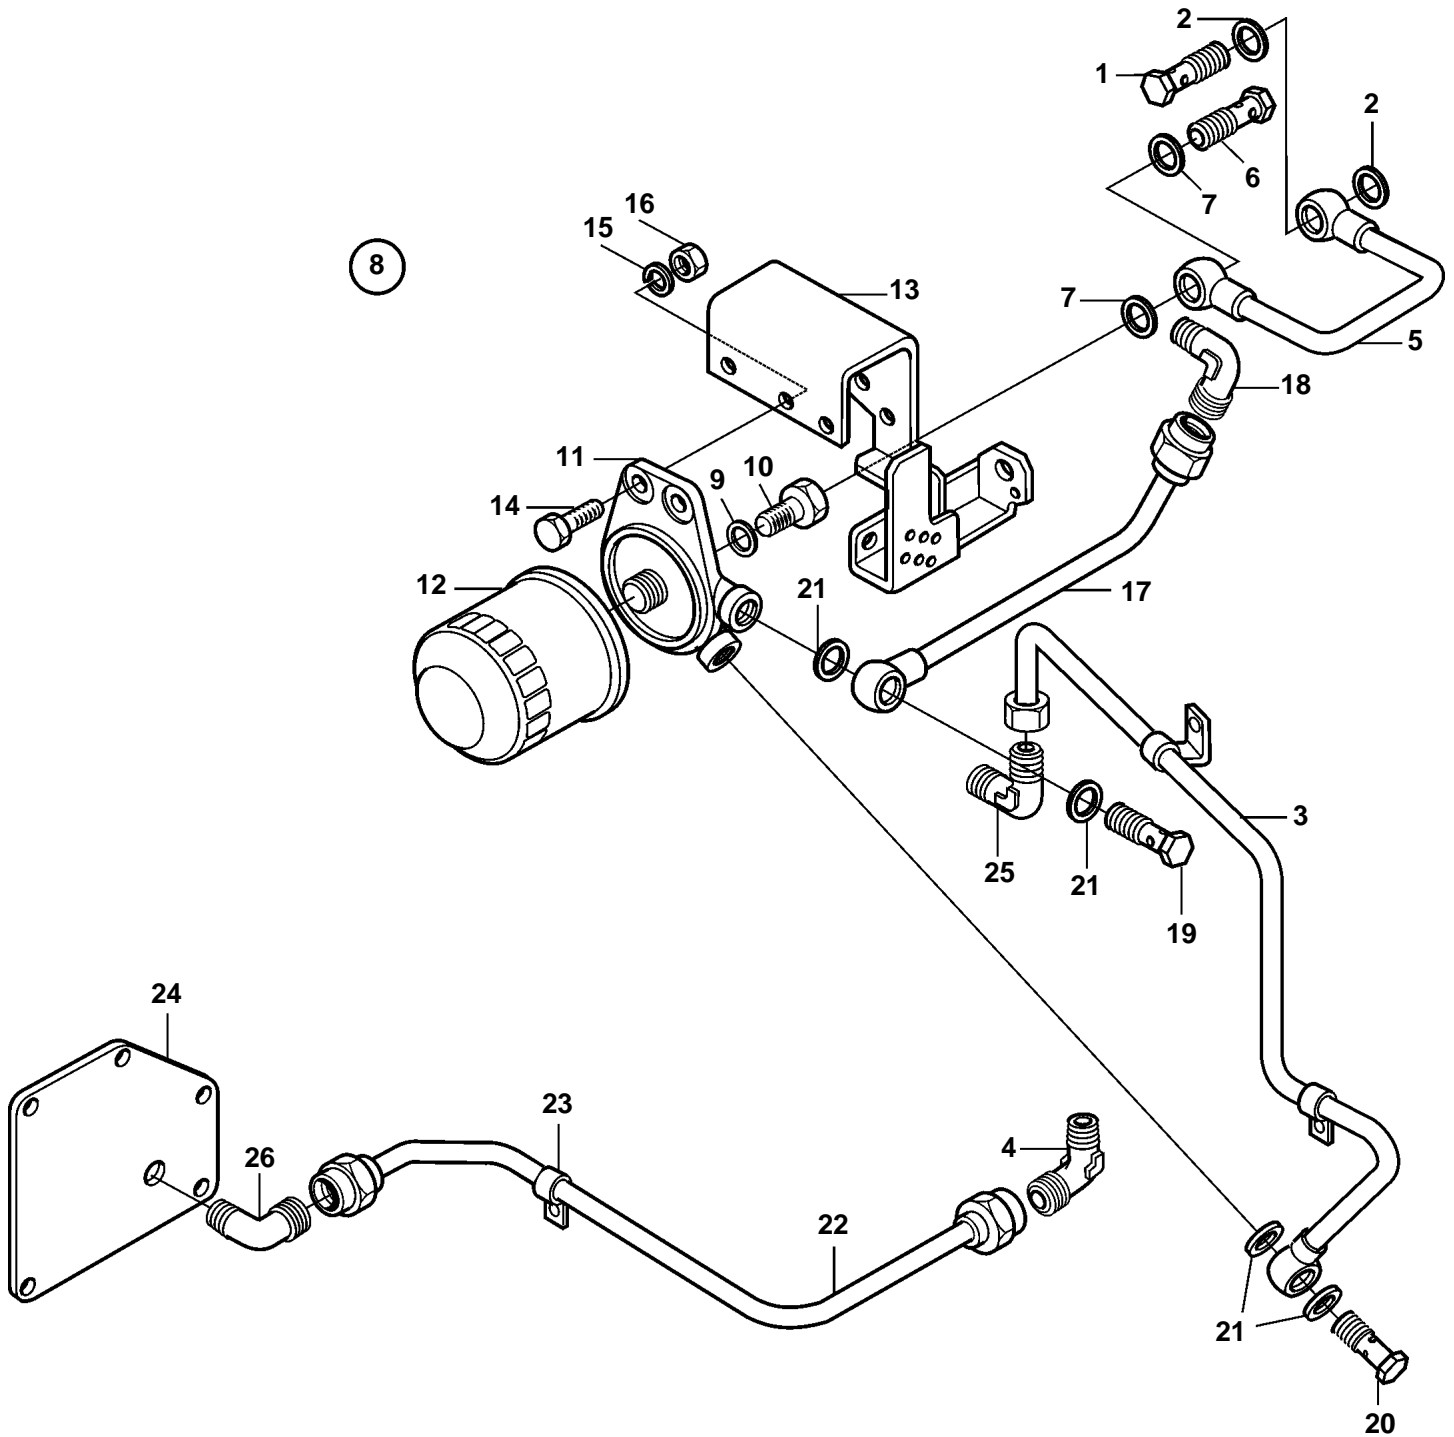

D34A-MT, D34A-MS

19535

D34A-MT, D34A-MS

REF	PART NO.	QTY	DESCRIPTION	SEE SEC.
1	3832283	1	Hollow screw	
2	3831587	2	Sealing washer	
3	3834120	1	Oil pipe	
4	3839503	1	Elbow union, Regulator	
5	3834122	1	Oil pipe, power take off	
6	3832116	1	Hollow screw	
7	3831586	2	Sealing washer	
8	3836901	1	Oil filter	
9	3833936	1	· Gasket	
10	3834278	1	· Plug	
11		1	· Bracket	
12	3831489	1	Oil filter	
13	3836903	1	Bracket	
14	3832047	2	Screw	
15	3832233	2	Spring washer	
16	3832196	2	Lock nut	
17	3838529	1	Oil pipe	
18	3832109	1	Elbow union, Regulator	
19	3832293	1	Hollow screw	
20	3832284	1	Hollow screw	
21	3831591	4	Sealing washer	
22	3839502	1	Drain pipe	
23		1	Clamp	
24	3833400	1	Cover, cylinder block	5159
25	3832115	1	Elbow union, cylinder block	5154
26	3832112	1	Elbow union	