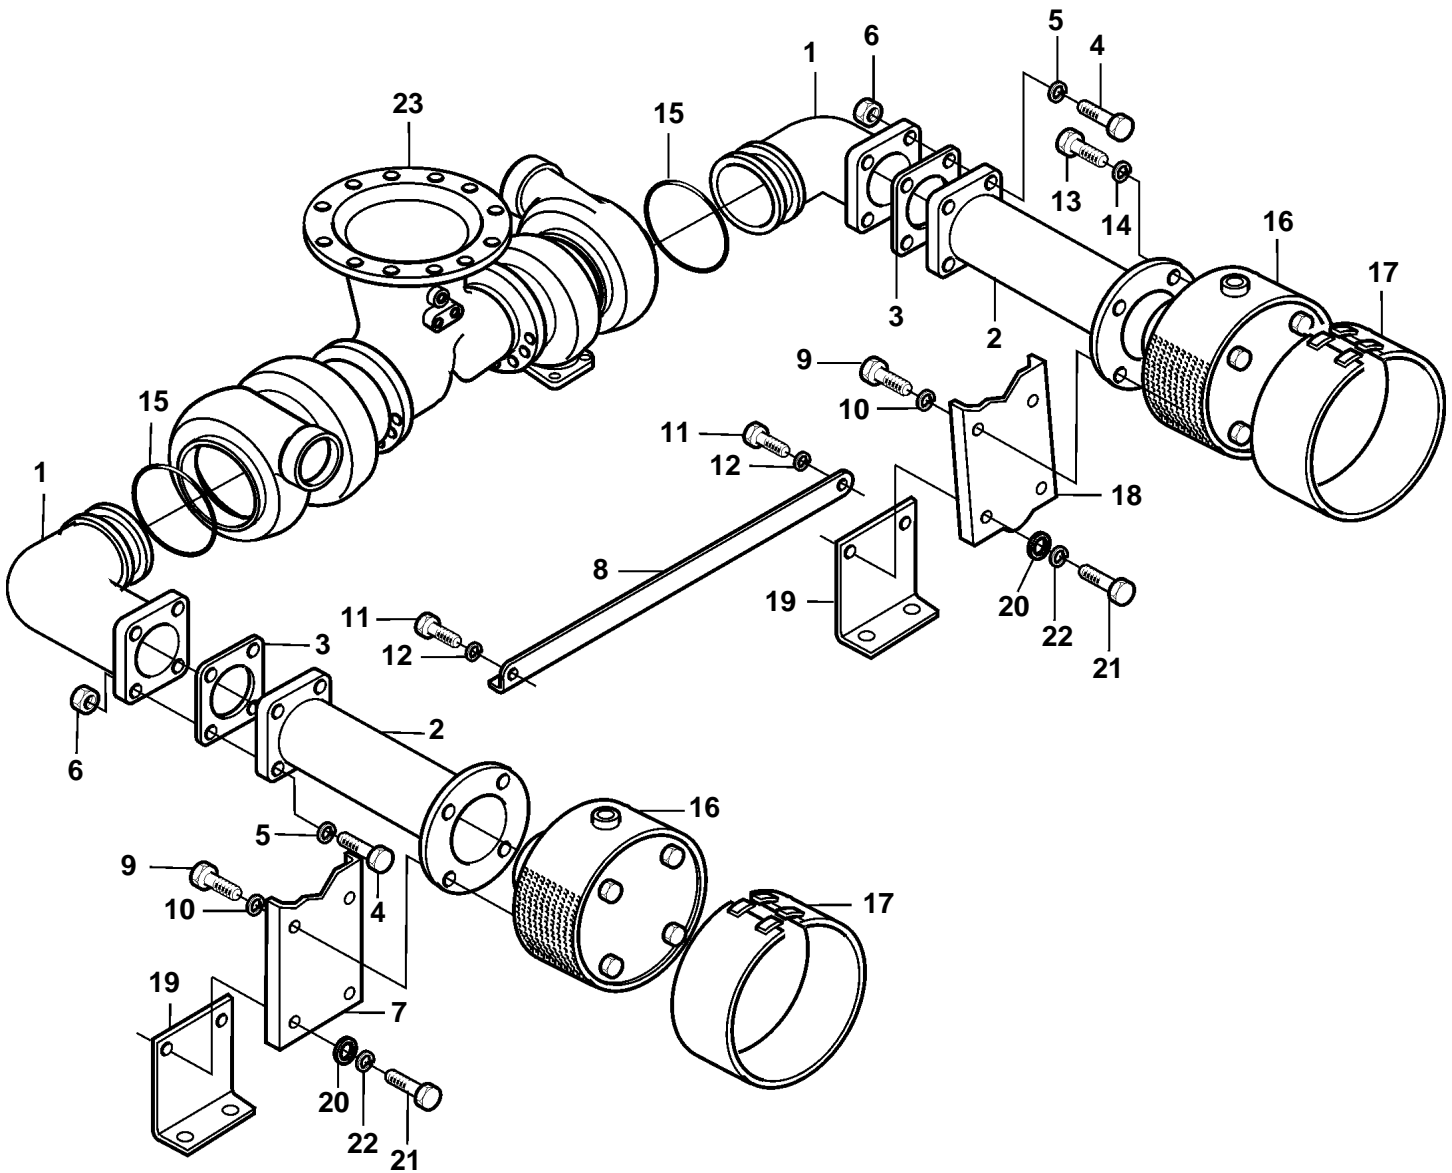

D34A-MS

21161

D34A-MS

REF	PART NO.	QTY	DESCRIPTION	SEE SEC.
1	3833446	2	Inlet pipe	
2	3834110	2	Inlet pipe	
3	3833863	2	Gasket	
4	3832047	8	Screw	
5	3832233	8	Spring washer	
6	3832196	8	Lock nut	
7	3833041	1	Bracket	
8	3834690	1	Stay	
9	3832044	4	Screw	
10	3832233	4	Spring washer	
11	3832042	2	Screw	
12	3832233	2	Spring washer	
13	3832041	2	Screw	
14	3832233	2	Spring washer	
15	3833840	4	O-ring	
16	3834600	2	Air filter	
17	3834293	2	Pre-cleaner	
18	3833063	1	Bracket	
19	3834691	2	Stay	
20	3832214	4	Washer	
21	3832042	4	Screw	
22	3832233	4	Spring washer	
23	3834015	1	Exhaust pipe	
				5183