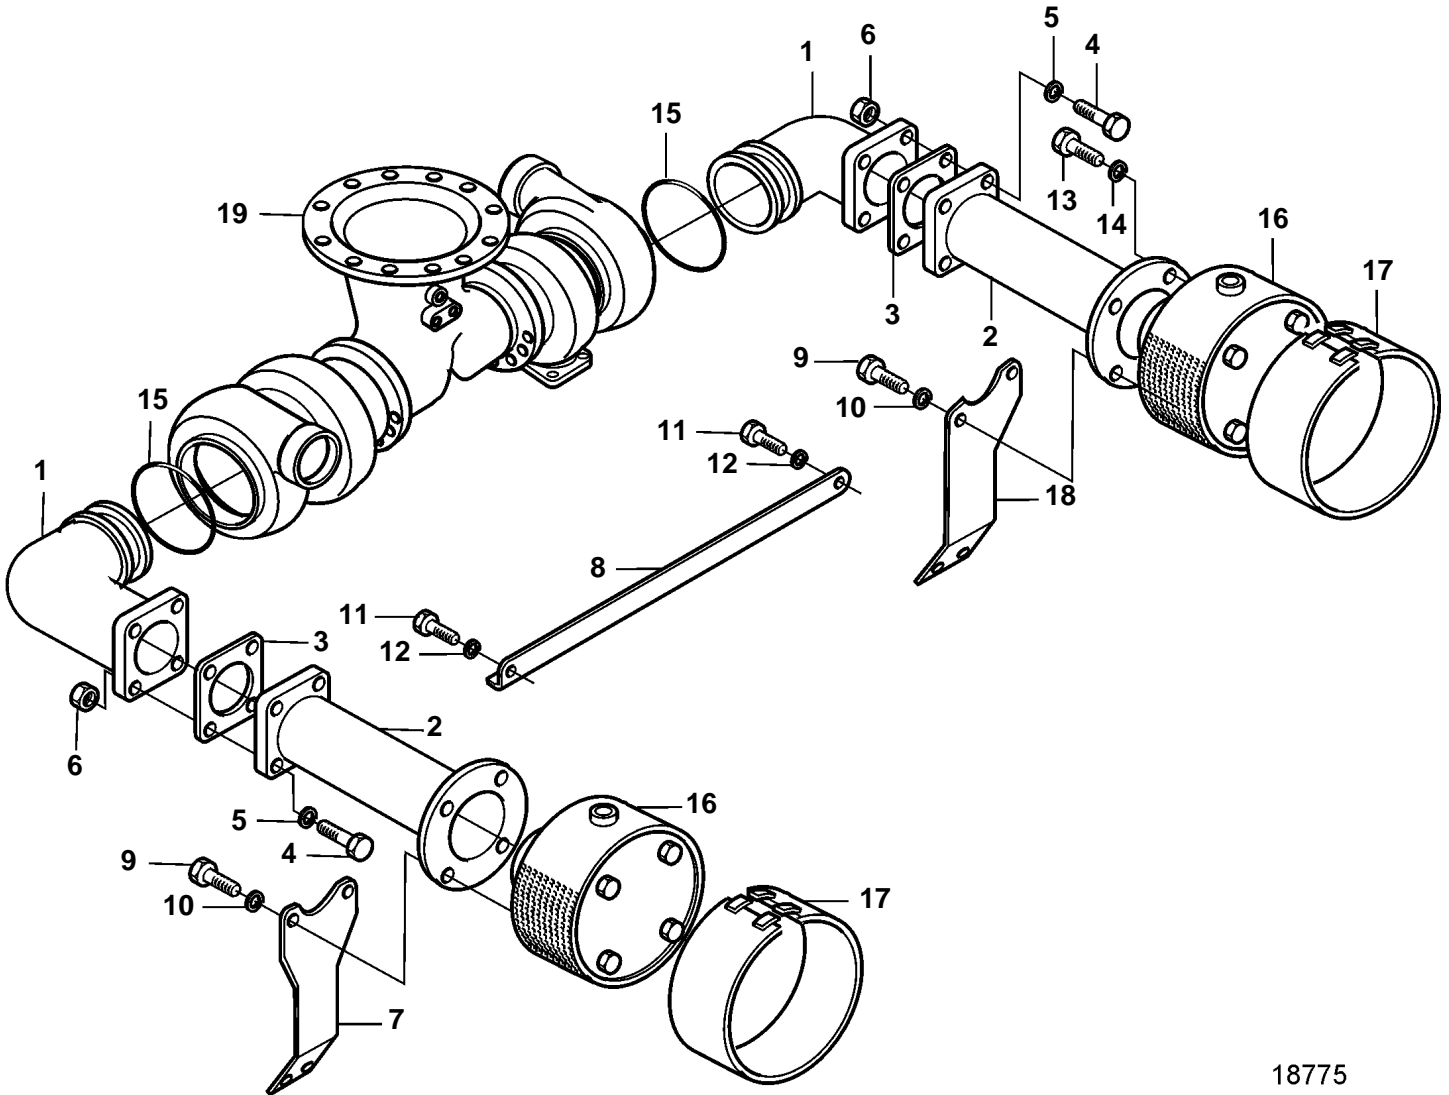

D34A-MT

18775

**D34A-MT**

REF	PART NO.	QTY	DESCRIPTION	SEE SEC.
1	3833446	2	Inlet pipe	
2	3834110	2	Inlet pipe	
3	3833863	2	Gasket	
4	3832045	8	Screw	
5	3832233	8	Spring washer	
6	3832196	8	Lock nut	
7	3833033	1	Bracket	
8	3834690	1	Stay	
9	3832044	4	Screw	
10	3832233	4	Spring washer	
11	3832042	2	Screw	
12	3832233	2	Spring washer	
13	3832041	2	Screw	
14	3832233	2	Spring washer	
15	3833840	4	O-ring	
16	3834600	2	Air filter	
17	3834293	2	Pre-cleaner	
18	3833062	1	Bracket	
19	3834015	1	Exhaust pipe	
				5183