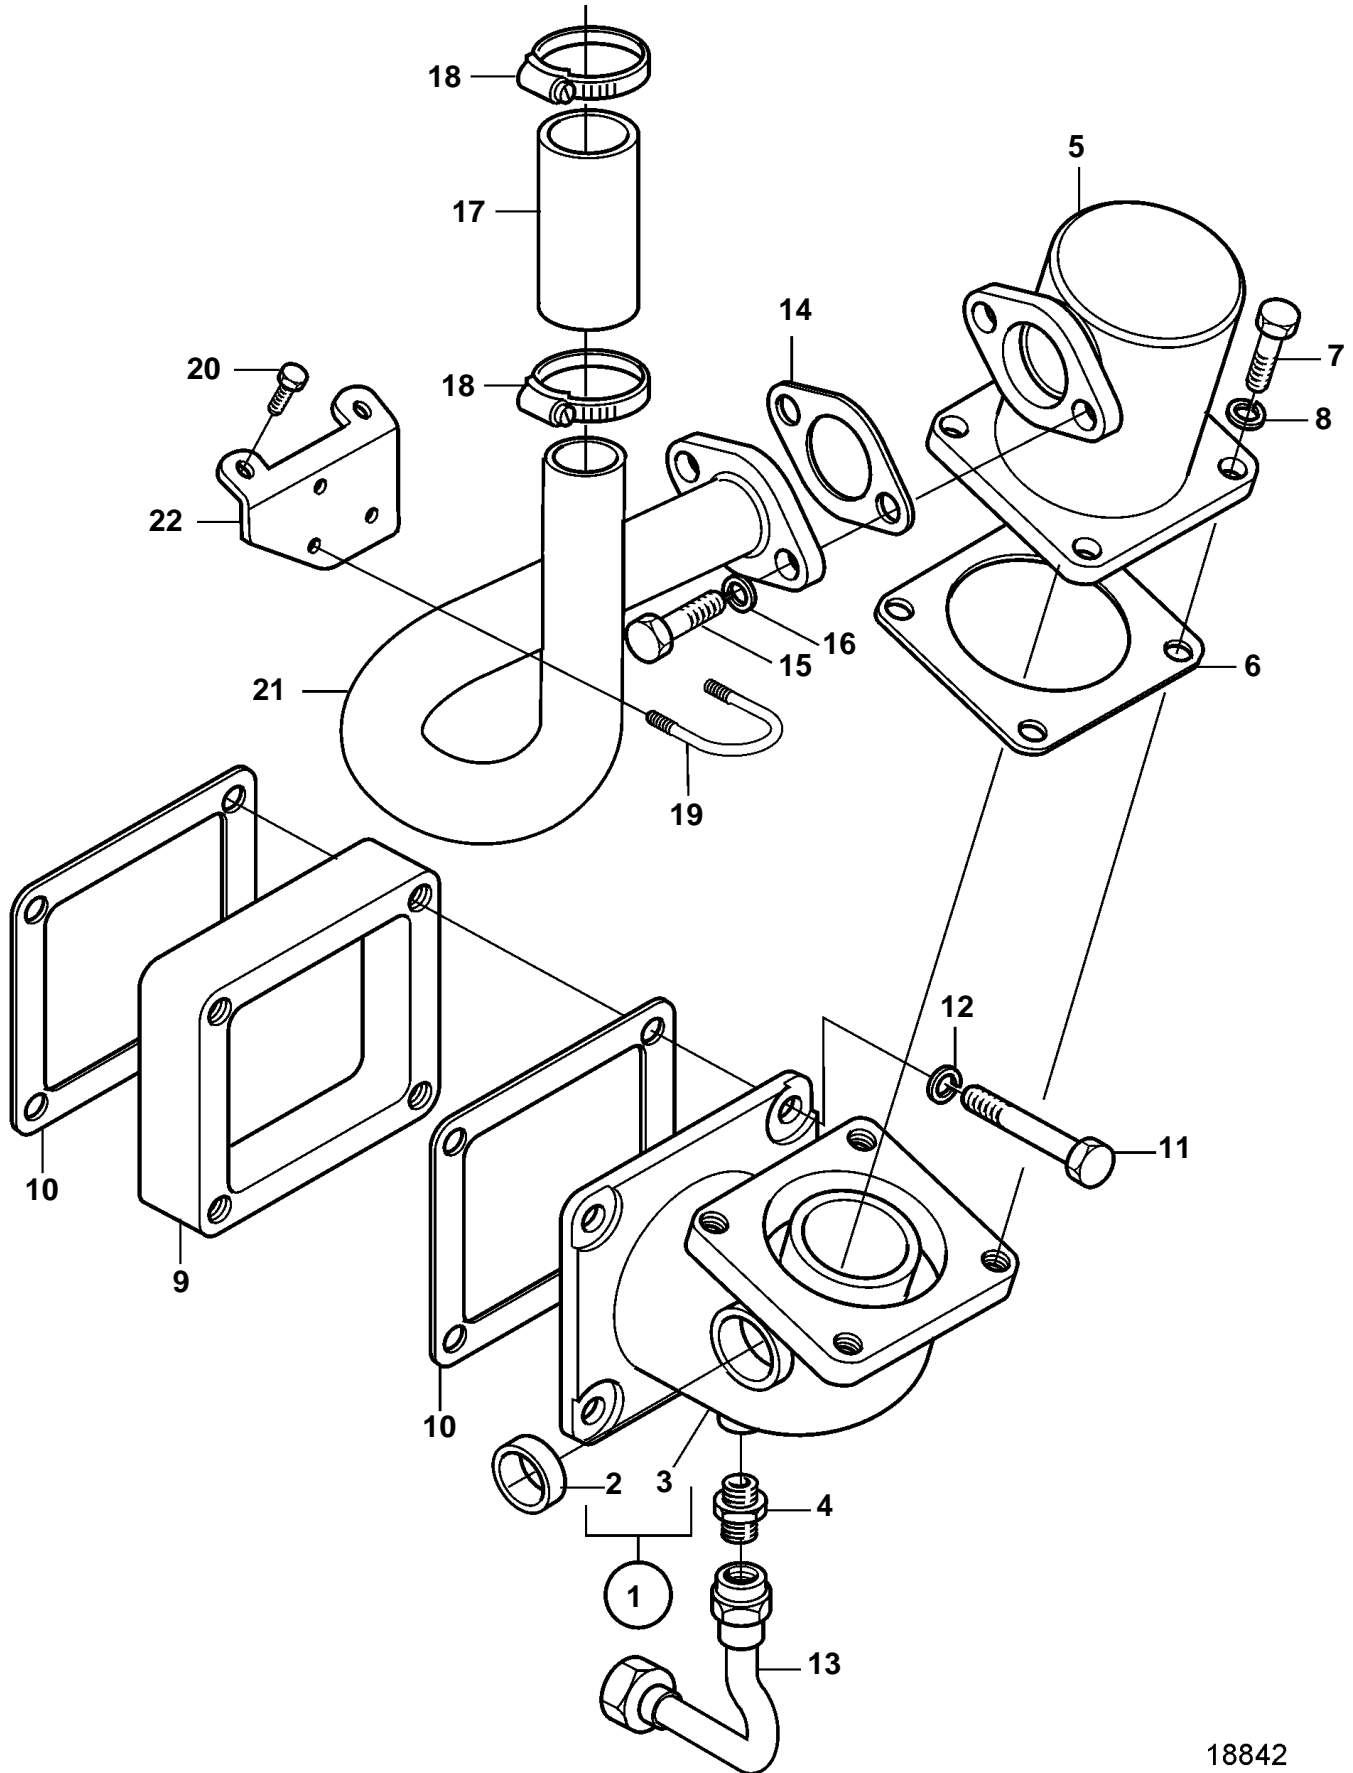

D34A-MS

D34A-MS

REF	PART NO.	QTY	DESCRIPTION
1	3833142	1	Housing
2	3833116	2	· Cap
3		1	· Housing
4	3832130	1	Connector
5	3833362	1	Cover
6	3836469	1	Gasket
7	3831603	4	Screw
8	3832245	4	Spring washer
9	3833398	1	Cover
10	3837095	2	Gasket
11	3831590	4	Screw
12	3832233	4	Spring washer
13	3834123	1	Oil pipe, oil sump
14	3831639	1	Gasket
15	3835726	2	Screw
16	3832245	2	Spring washer
17	3833632	1	Rubber hose
18	3834983	4	Hose clamp
19	3834818	1	Spring
20	3831585	2	Screw
21	3833994	1	Breather pipe
22	3834692	1	Stay