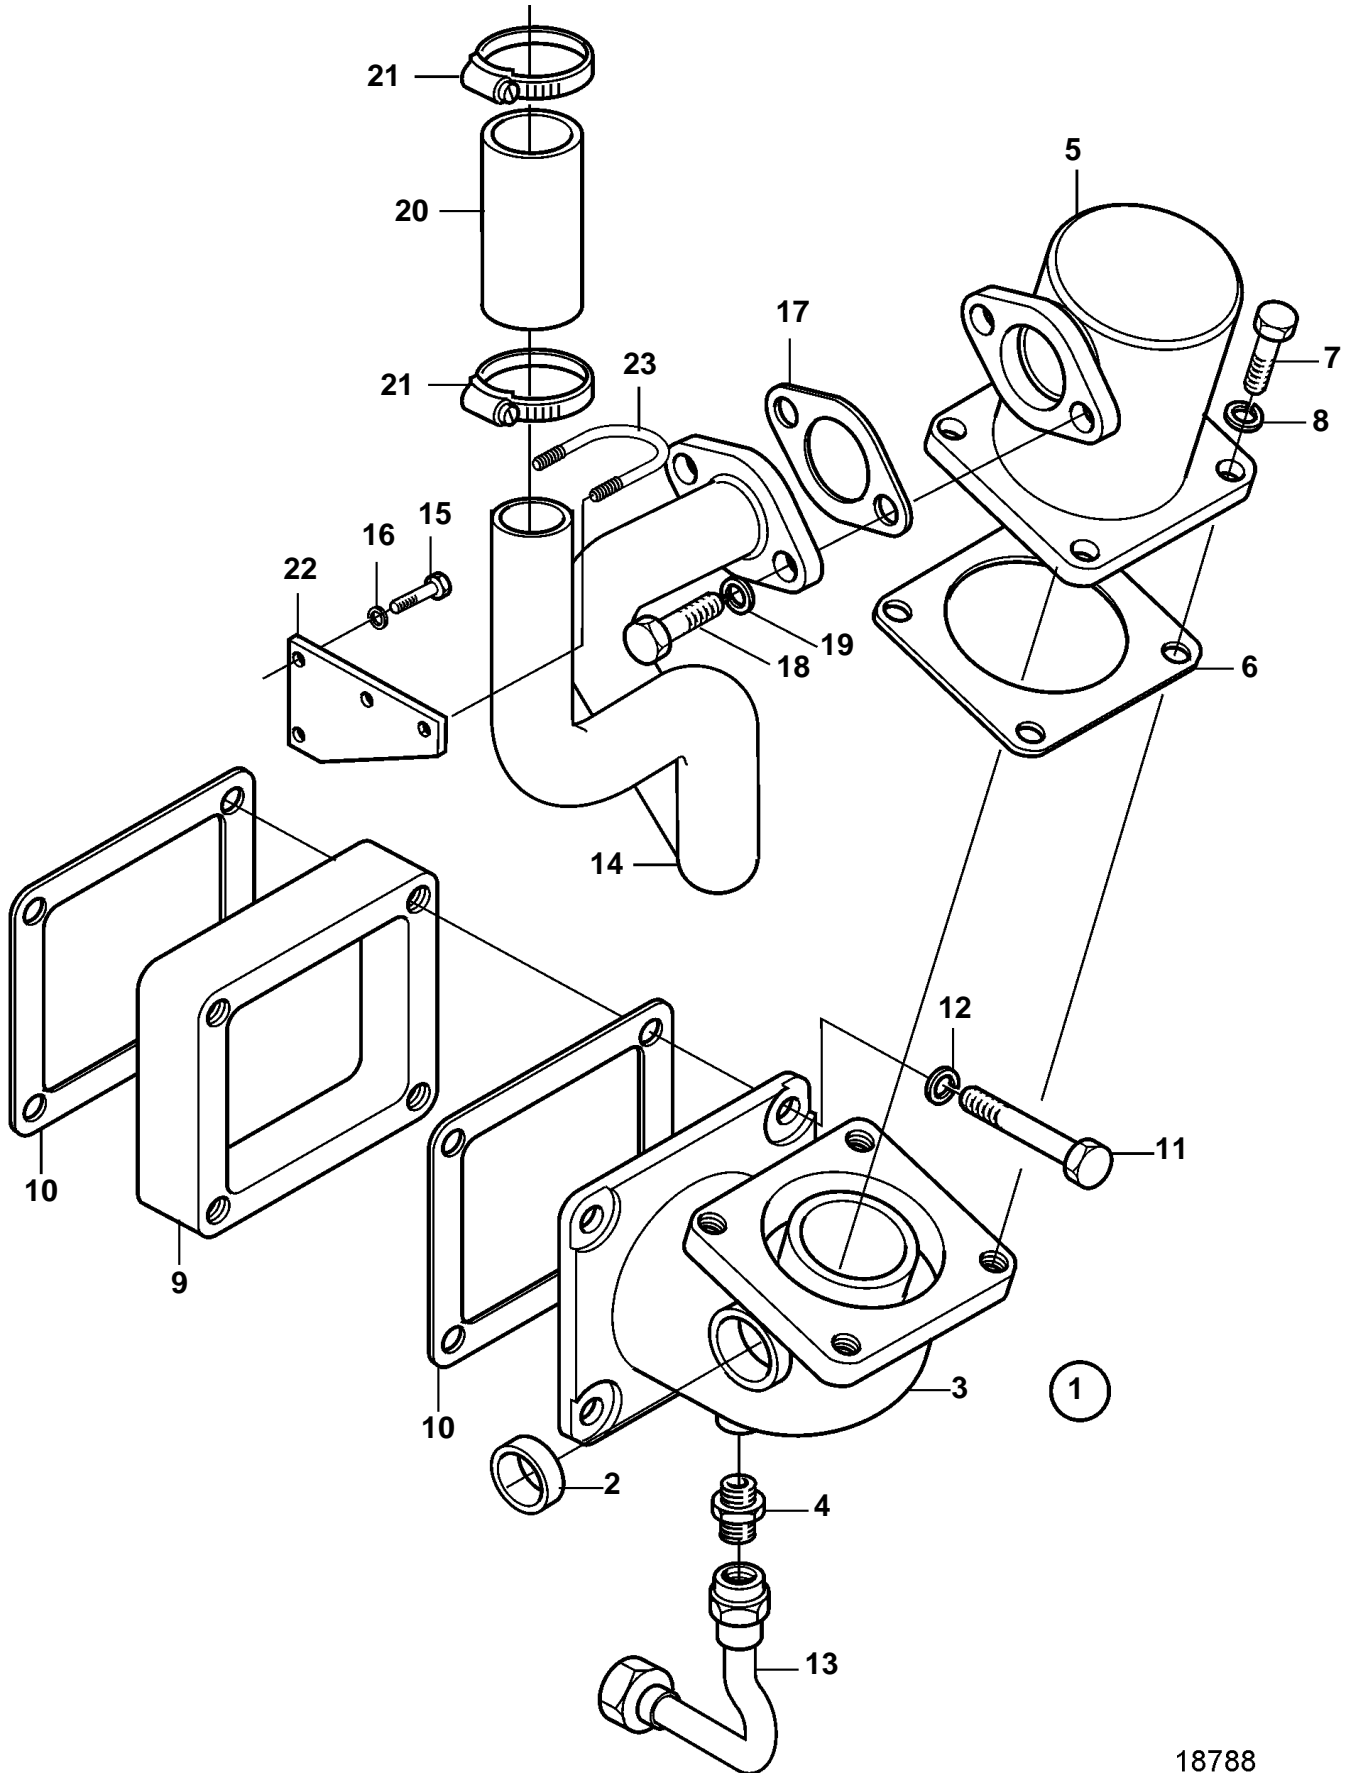

D34A-MT

D34A-MT

REF	PART NO.	QTY	DESCRIPTION
1	3833142	1	Housing
2	3833116	2	· Cap
3		1	· Housing
4	3832130	1	Connector
5	3833362	1	Cover
6	3836469	1	Gasket
7	3831603	4	Screw
8	3832245	4	Spring washer
9	3833398	1	Cover
10	3837095	2	Gasket
11	3831590	4	Screw
12	3832233	4	Spring washer
13	3834123	1	Oil pipe, oil sump
14	3833993	1	Breather pipe
15	3832044	2	Screw
16	3832233	2	Spring washer
17	3831639	1	Gasket
18	3835726	2	Screw
19	3832245	2	Spring washer
20	3833632	1	Rubber hose
21	3834983	2	Hose clamp
22	3834687	1	Stay
23	3834818	1	Spring