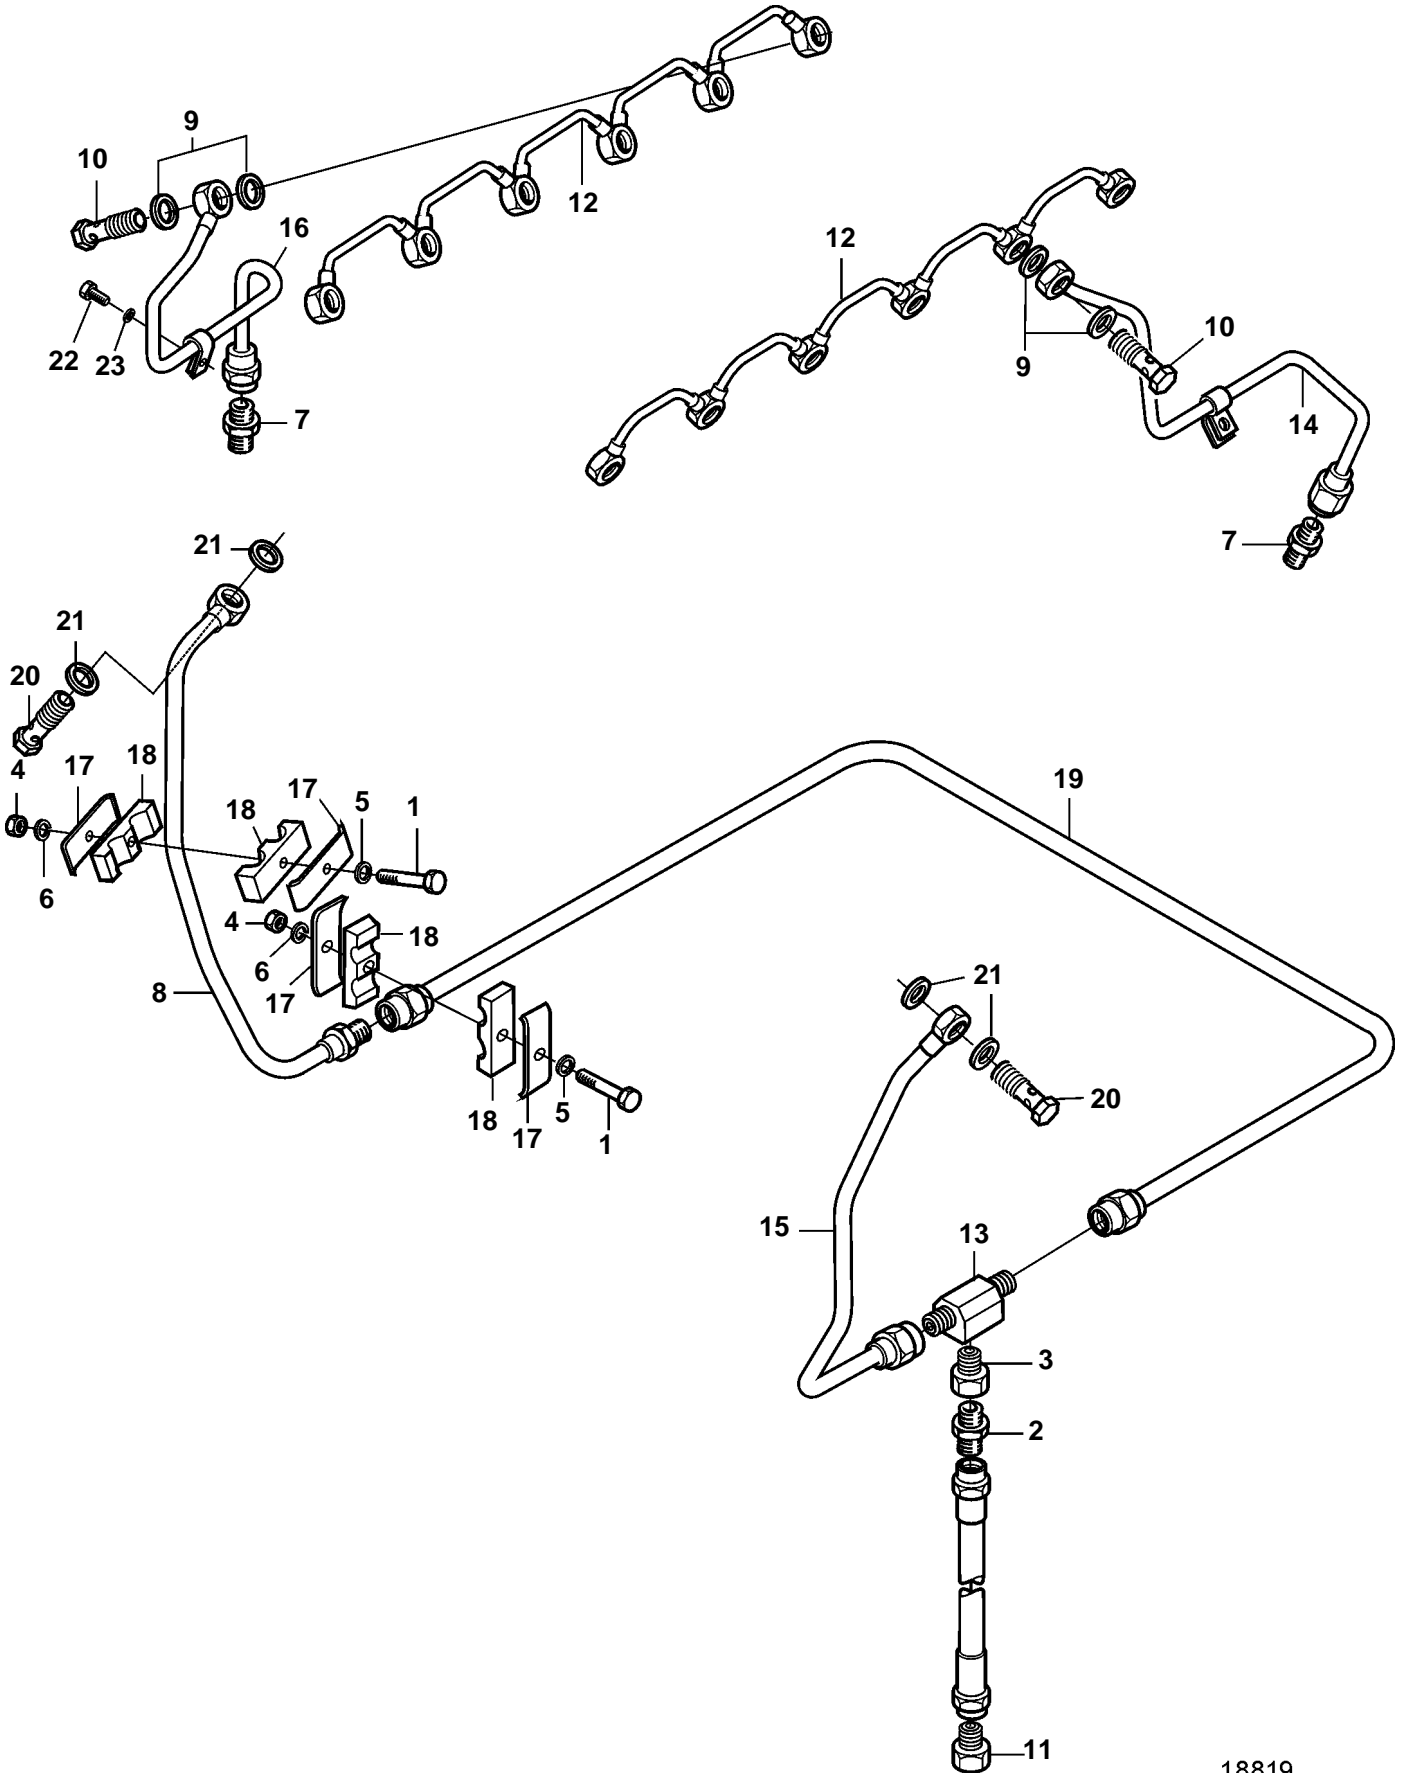

D34A-MT, D34A-MS

D34A-MT, D34A-MS

REF	PART NO.	QTY	DESCRIPTION	NOTES
1	3832047	6	Screw	
2	3837000	1	Connector	
3	3837001	1	Connector	
4	3832196	6	Lock nut	
5	3832214	6	Washer	
6	3832233	6	Spring washer	
7	3832320	2	Connector	
8	3837002	1	Fuel pipe, injectionpump, S.B	SB
9	3831587	4	Sealing washer	
10	3837003	2	Hollow screw	
11	3837004	1	Connector	
12	3837005	2	Fuel pipe	
13	3837006	1	Connector	
14	3837007	1	Fuel pipe	P
15	3837009	1	Fuel pipe, injectionpump, P	P
16	3837010	1	Fuel pipe	SB
17	3831700	12	Clamp	
18	3831701	12	Seat	
19	3837011	1	Fuel pipe	
20	3832311	2	Hollow screw	
21	3831591	4	Sealing washer	
22	3835722	1	Screw	
23	3832225	1	Spring washer	