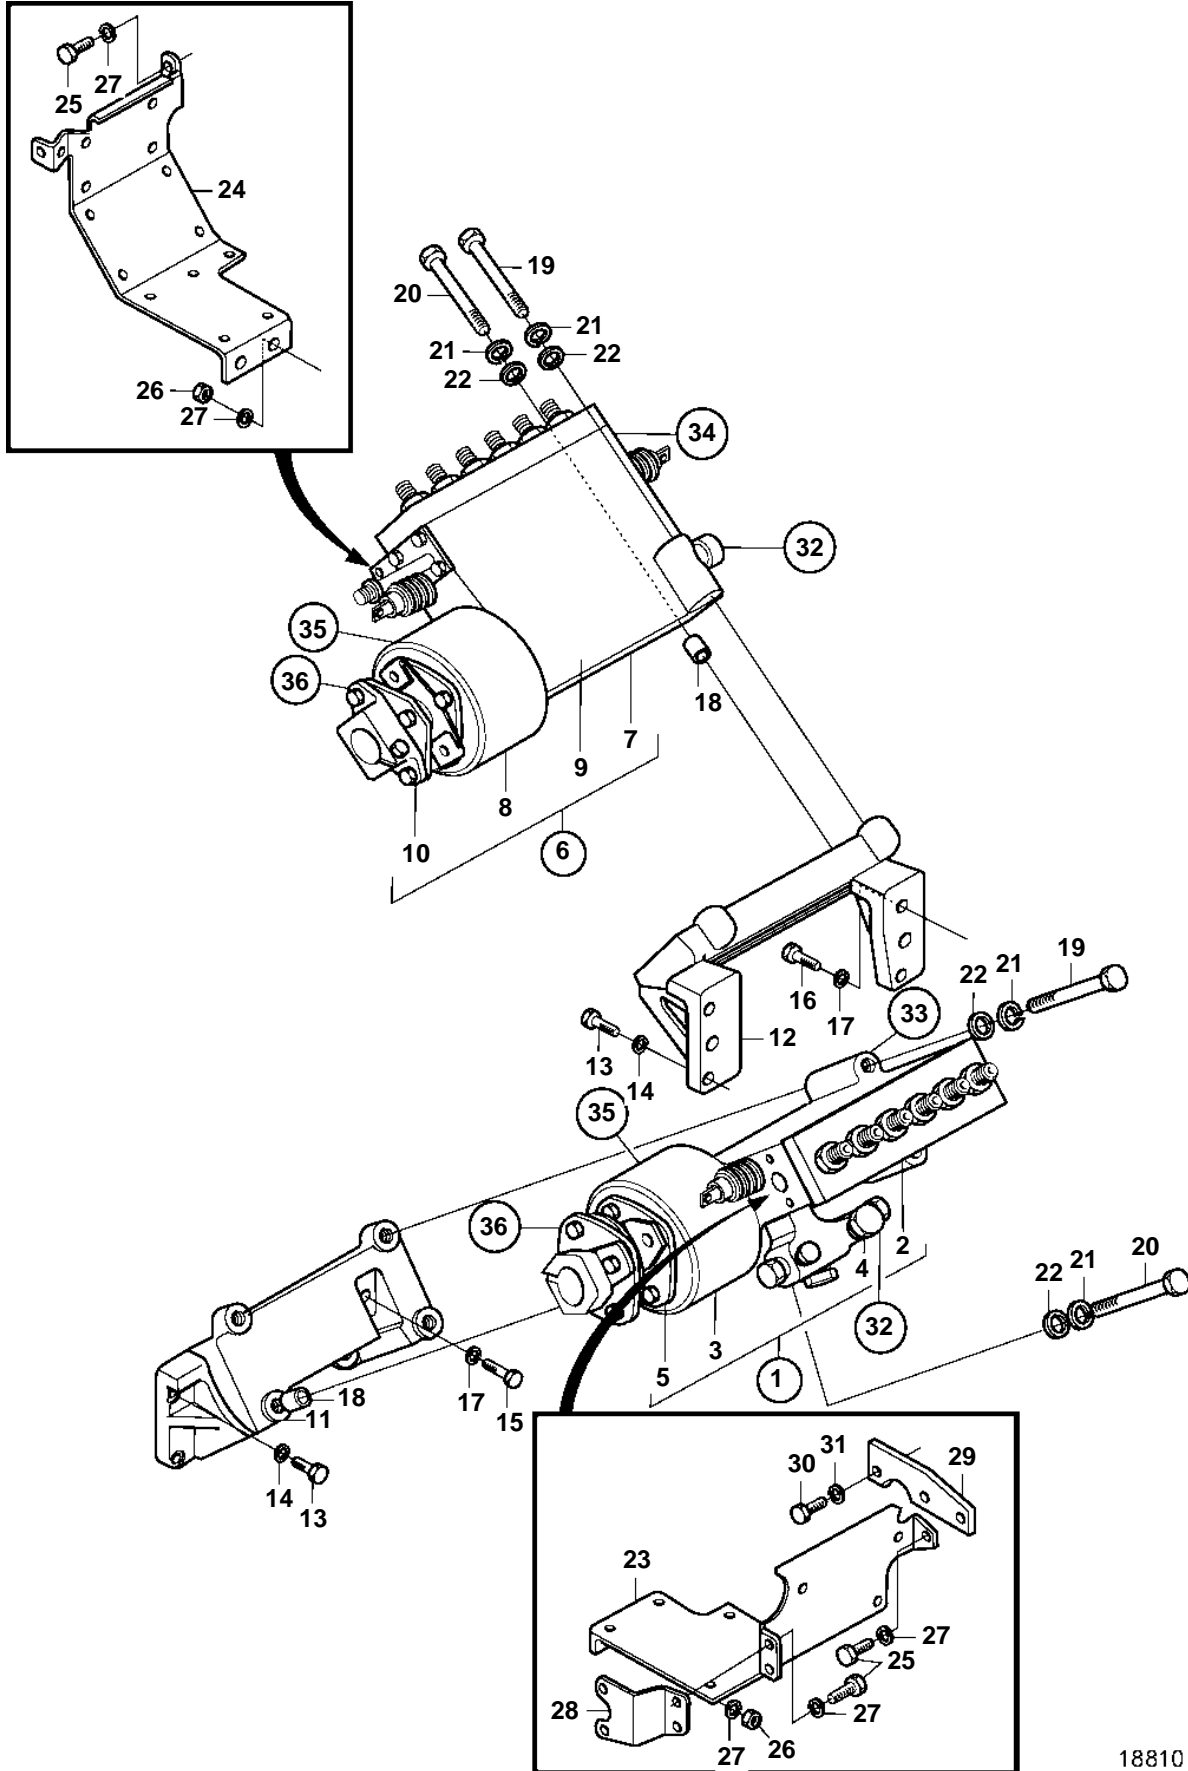

D34A-MT, D34A-MS

D34A-MT, D34A-MS

REF	PART NO.	QTY	DESCRIPTION	SEE SEC.	NOTES
1	3834321	1	Injection pump		SB. SN-22749
	3838429	1	Injection pump		S.B. SN22750-
2		1	· Injection pump		
3	3834770	1	· Injection timing dev		
4	3834323	1	· Fuel pump		
5	3833305	1	· Clutch		
6	3834319	1	Injection pump		P. SN-22749
	3838430	1	Injection pump		P. SN22750-
7		1	· Injection pump		
8	3834770	1	· Injection timing dev		
9	3834323	1	· Fuel pump		
10	3833305	1	· Clutch		
11	3838362	1	Bracket		SB
12	3838363	1	Bracket		P
13	3834954	6	Screw		
14	3832233	6	Spring washer		
15	3831585	1	Screw		
16	3831593	1	Screw		
17	3832233	2	Spring washer		
18	3833957	4	Pin		
19	3831594	4	Screw		
20	3831599	4	Screw		
21	3832233	8	Spring washer		
22	3832214	8	Washer		
23	3833377	1	Cover		SB
24	3833378	1	Cover		P
25	3832041	6	Screw		
26	3832196	4	Lock nut		
27	3832233	8	Spring washer		
28	3834675	1	Stay		
29	3834673	2	Stay		
30	3831528	4	Screw		
31	3832233	4	Spring washer		
32	3834323	1	Fuel pump		
				5236	
33		1	Injection pump		SB. SN-22749
				5233	
		1	Injection pump		S.B. SN22750-
				7606	
34		1	Injection pump		P. SN-22749
				5234	
		1	Injection pump		P. SN22750-
				7607	
35	3834770	1	Injection timing dev		
				5235	
36	3833307	1	Clutch		
				5237	