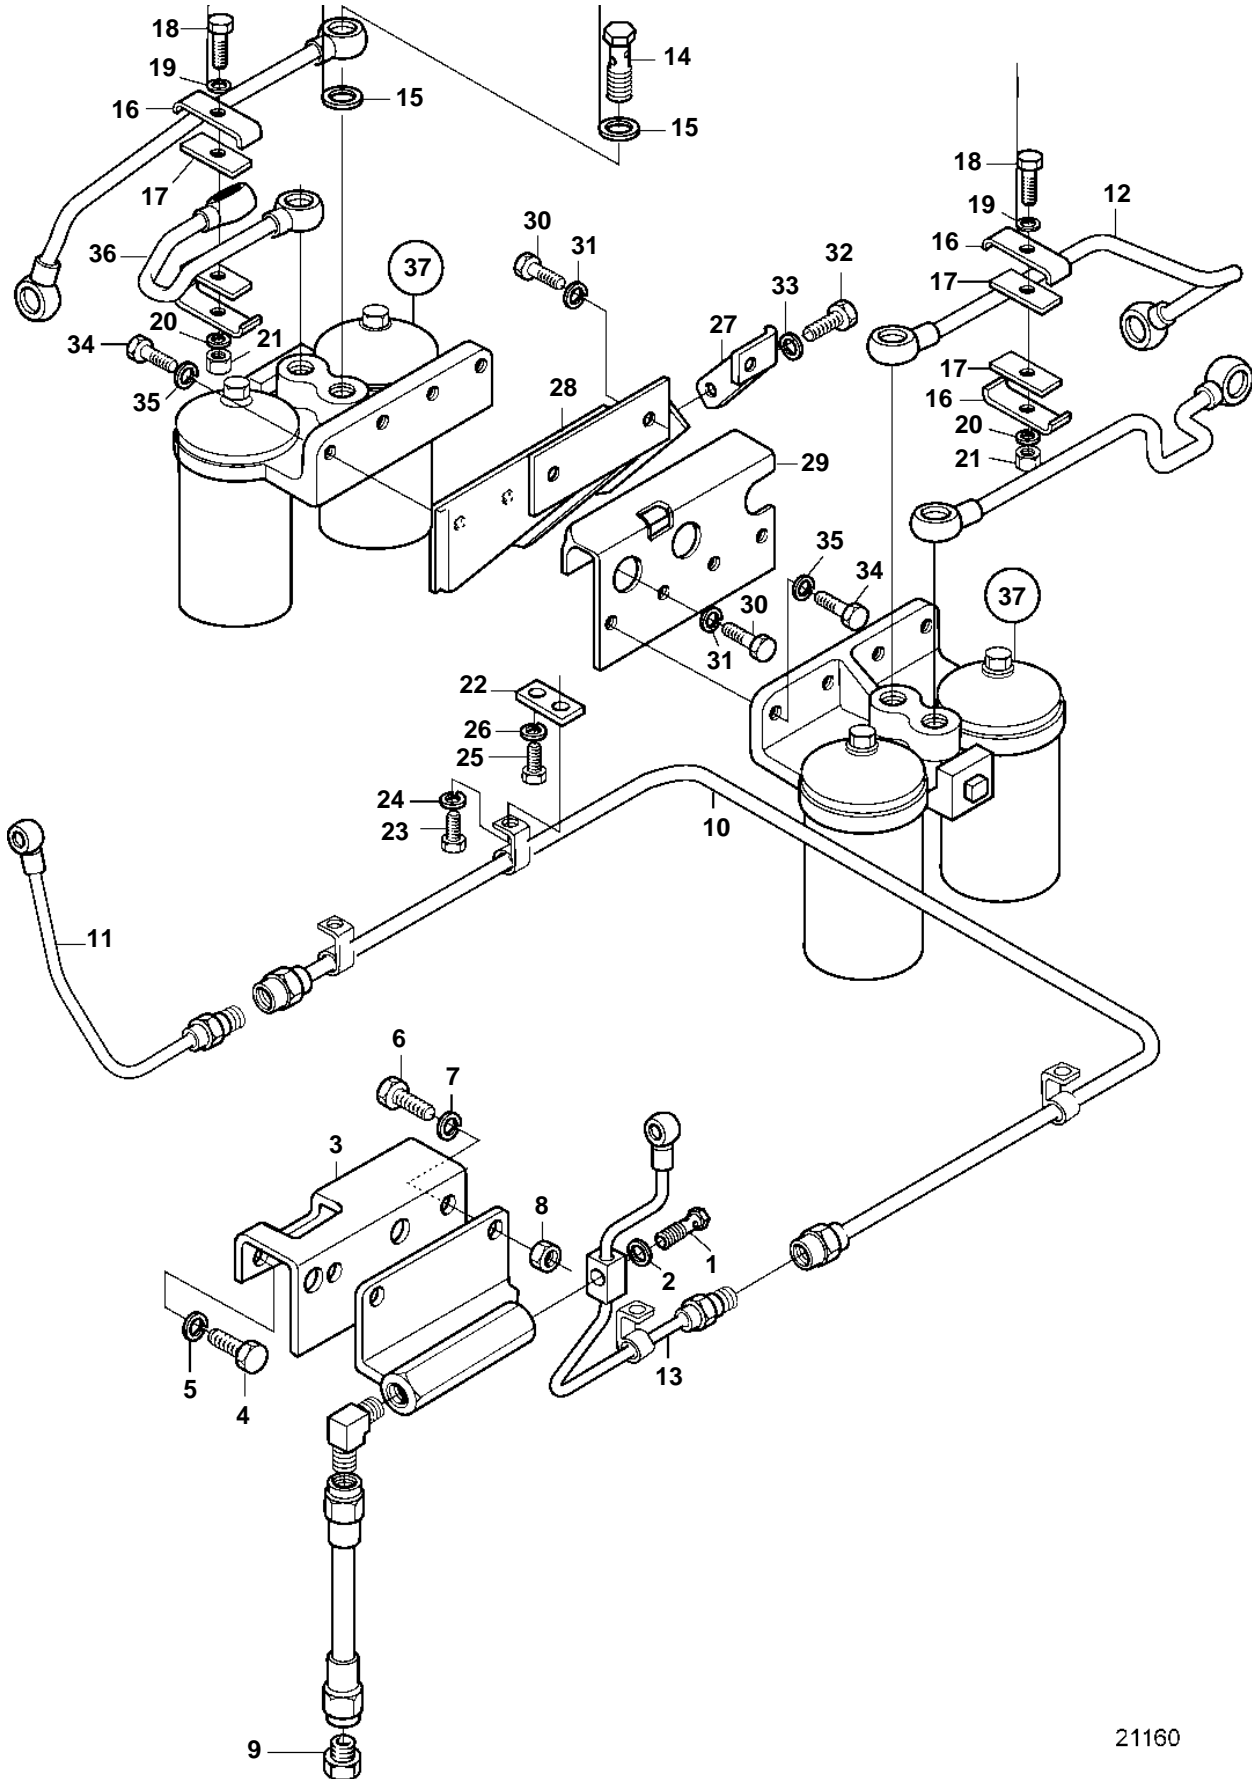

D34A-MT, D34A-MS

21160

D34A-MT, D34A-MS

REF	PART NO.	QTY	DESCRIPTION	SEE SEC.	NOTES
1	3832311	1	Hollow screw		
2	3831591	2	Sealing washer		
3	3586424	1	Bracket		(3833001)
4	3836448	2	Screw		
5	3832233	2	Spring washer		
6	3832063	2	Screw		
7	3832245	2	Spring washer		
8	3832199	2	Lock nut		
9	3837004	1	Connector		
10	3837012	1	Fuel pipe		
11	3817747	1	Fuel pipe, fuel feed pump, S.B		(3837013)
12	3834034	1	Fuel pipe		P
13	3837014	1	Fuel pipe, fuel feed pump, P		
14	3832311	4	Hollow screw		
15	3831591	8	Sealing washer		
16	3831700	4	Clamp		
17	3831701	4	Seat		
18	3832047	2	Screw		
19	3832214	2	Washer		
20	3832233	2	Spring washer		
21	3831758	2	Lock nut		
22	3837015	4	Stay		
23	3835722	4	Screw		
24	3832225	4	Spring washer		
25	3836448	4	Screw		
26	3832233	4	Spring washer		
27	3834678	1	Stay		SB
28	3833060	1	Bracket		SB
29	3833048	1	Bracket		P
30	3831575	5	Screw		
31	3832233	5	Spring washer		
32	3832042	1	Screw		
33	3832233	1	Spring washer		
34	3832044	8	Screw		
35			Spring washer		
36	3834032	1	Fuel pipe		SB
37	3835047	1	Fuel filter		
				5242	