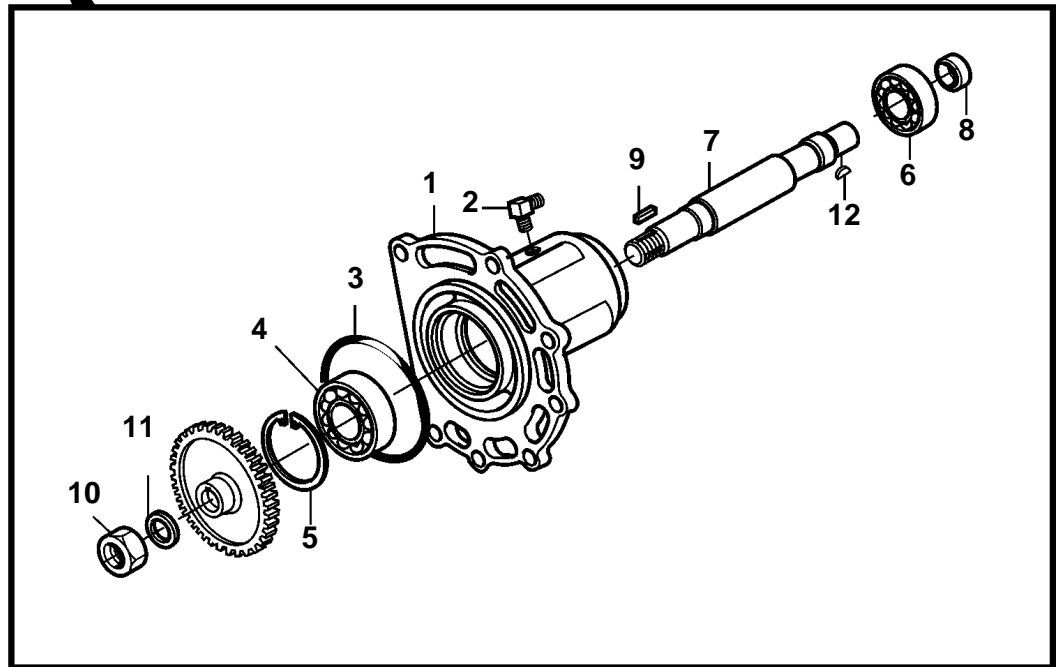

D34A-MT, D34A-MS

18770

D34A-MT, D34A-MS

REF	PART NO.	QTY	DESCRIPTION	NOTES
1	3833149	1	Housing	SB
2	3833453	1	Elbow union	
3	3836841	1	O-ring	
4	3831647	1	Bearing	
5	3832052	1	Snap ring	
6	3831638	1	Bearing	
7	3834500	1	Axle shaft	
8	3834450	1	Sealing ring	
9	3831956	1	Key	
10	3831778	1	Lock nut	
11	3834861	1	Washer	
12	3831953	1	Woodruff key	
13	3833322	2	Cover	
14	3836848	2	Gasket	
15	3831575	6	Screw	
16	3832233	6	Spring washer	