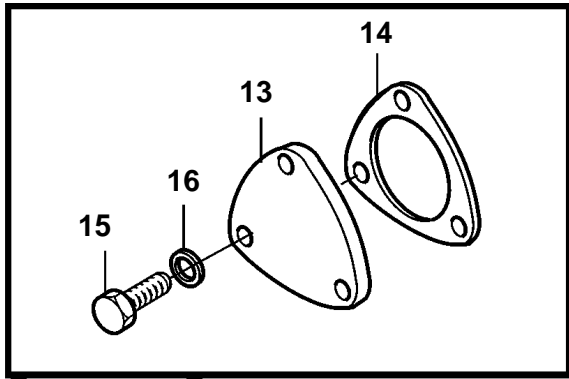

D34A-MT, D34A-MS

18770

D34A-MT, D34A-MS

REF	PART NO.	QTY	DESCRIPTION	NOTES
1	3833149	1	Housing	SB
2	3833453	1	Elbow union	
3	3836841	1	O-ring	
4	3831647	1	Bearing	
5	3832052	1	Snap ring	
6	3831638	1	Bearing	
7	3834500	1	Axle shaft	
8	3834450	1	Sealing ring	
9	3831956	1	Key	
10	3831778	1	Lock nut	
11	3834861	1	Washer	
12	3831953	1	Woodruff key	
13	3833322	2	Cover	
14	3836848	2	Gasket	
15	3831575	6	Screw	
16	3832233	6	Spring washer	