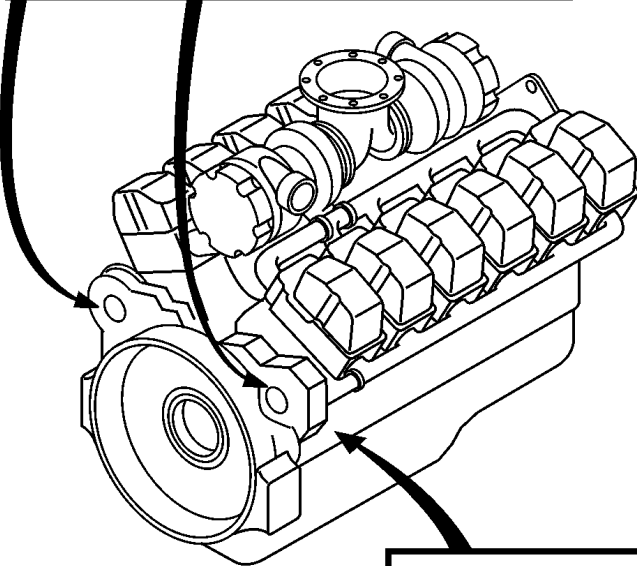

D34A-MT, D34A-MS

18770

D34A-MT, D34A-MS

REF	PART NO.	QTY	DESCRIPTION	NOTES
1	3833149	1	Housing	SB
2	3833453	1	Elbow union	
3	3836841	1	O-ring	
4	3831647	1	Bearing	
5	3832052	1	Snap ring	
6	3831638	1	Bearing	
7	3834500	1	Axle shaft	
8	3834450	1	Sealing ring	
9	3831956	1	Key	
10	3831778	1	Lock nut	
11	3834861	1	Washer	
12	3831953	1	Woodruff key	
13	3833322	2	Cover	
14	3836848	2	Gasket	
15	3831575	6	Screw	
16	3832233	6	Spring washer	