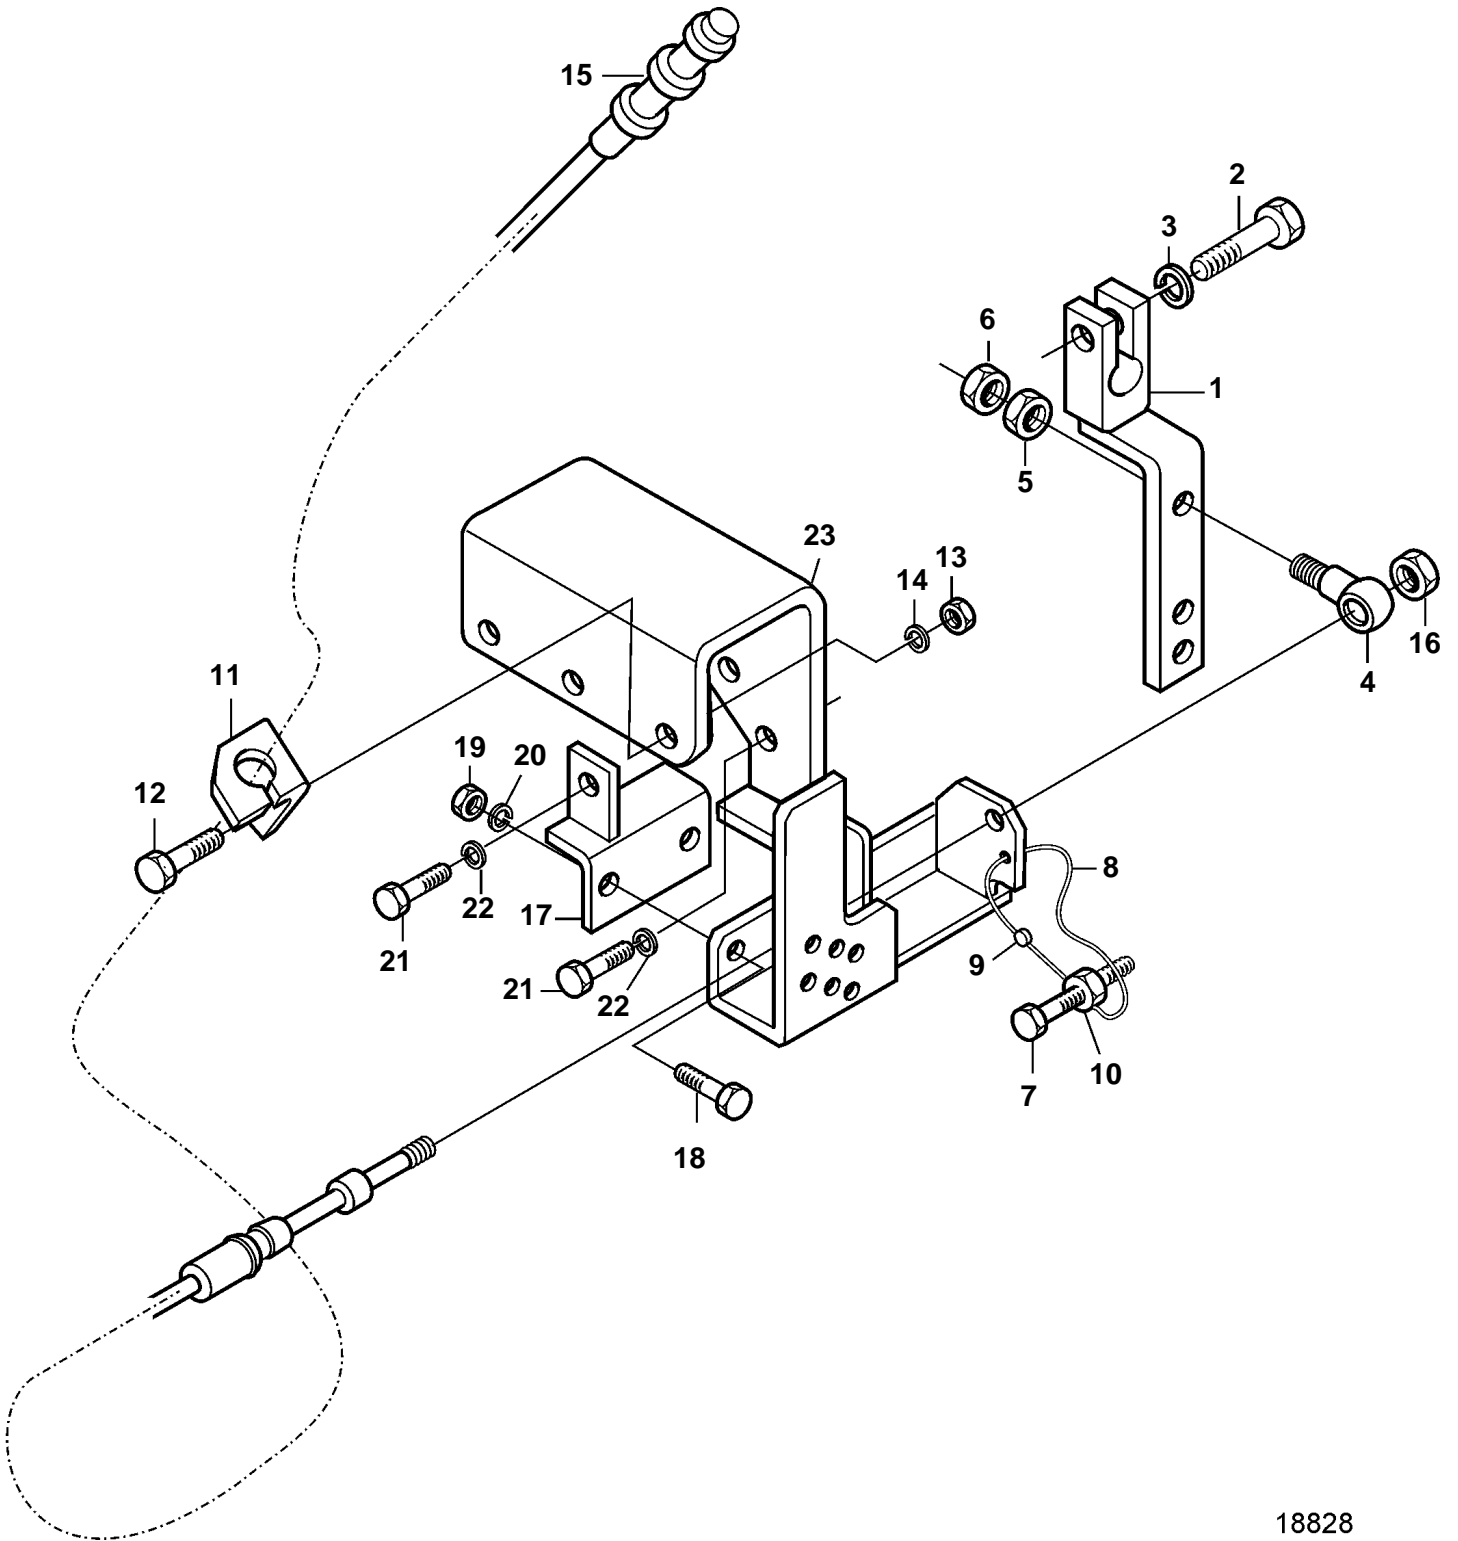

D34A-MT, D34A-MS

18828

D34A-MT, D34A-MS

REF	PART NO.	QTY	DESCRIPTION	SEE SEC.
1	3837016	1	Control lever	
2	3832038	1	Screw	
3	3832225	1	Spring washer	
4	3835076	1	Ball joint	
5	3832190	1	Lock nut	
6	3832208	1	Lock nut	
7	3835785	1	Screw	
8	3837686	1	Wire	
9	3832024	1	Lead sealing tab	
10	3831656	1	Nut	
11	3837017	1	Bracket	
12	3832044	1	Screw	
13	3832196	1	Lock nut	
14	3832233	1	Spring washer	
15	3834973	1	Cable	
16	3835104	1	Lock nut	
17	3837018	1	Stay	
18	3832044	1	Screw	
19	3832196	1	Lock nut	
20	3832233	1	Spring washer	
21	3831546	4	Screw	
22	3832225	4	Spring washer	
23	3836903	1	Bracket	5190