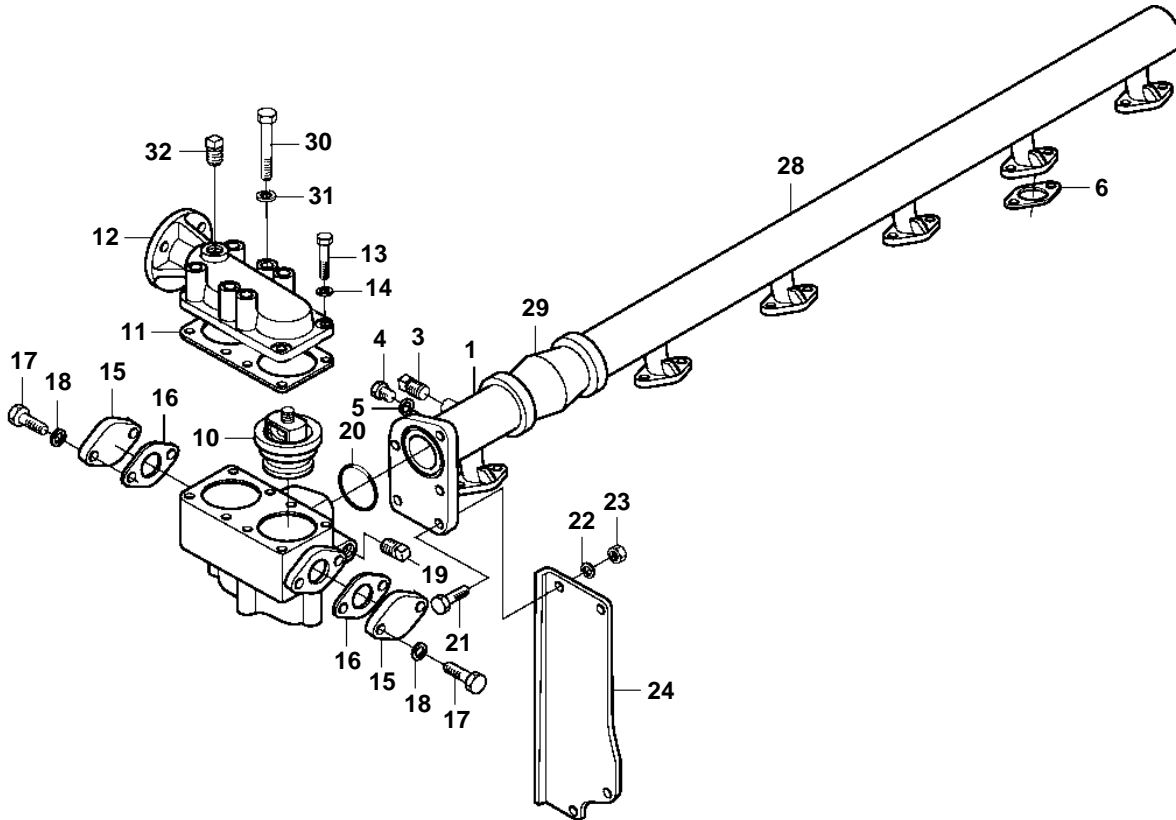

D34A-MT AUX

18791

## D34A-MT AUX

REF	PART NO.	QTY	DESCRIPTION
1	3836947	1	Water pipe, front, S.B
2	3836829	1	Plug
3	3832104	1	Plug
4	3832064	2	Plug
5	3831595	2	Sealing washer
6	3837684	12	Gasket
7	3832045	24	Screw
8	3832233	24	Spring washer
9	3833162	2	Thermostat housing
10	3836480	4	Thermostat
11	3836474	2	Gasket
12	3836948	2	Cover
13	3832038	4	Screw
14	3832225	4	Spring washer
15	3833320	4	Cover
16	3835121	4	Gasket
17	3832044	8	Screw
18	3832233	8	Spring washer
19	3832104	4	Plug
20	3831977	2	O-ring
21	3832045	10	Screw
22	3832233	10	Spring washer
23	3832196	4	Lock nut
24	3836949	1	Stay
25	3836950	1	Stay
26	3836951	1	Water pipe, front, P
27	3836952	1	Water pipe, rear, P
28	3836953	1	Water pipe, rear, S.B
29	3833296	2	Clutch
30	3836954	12	Screw
31	3832225	12	Spring washer
32	3836541	2	Plug