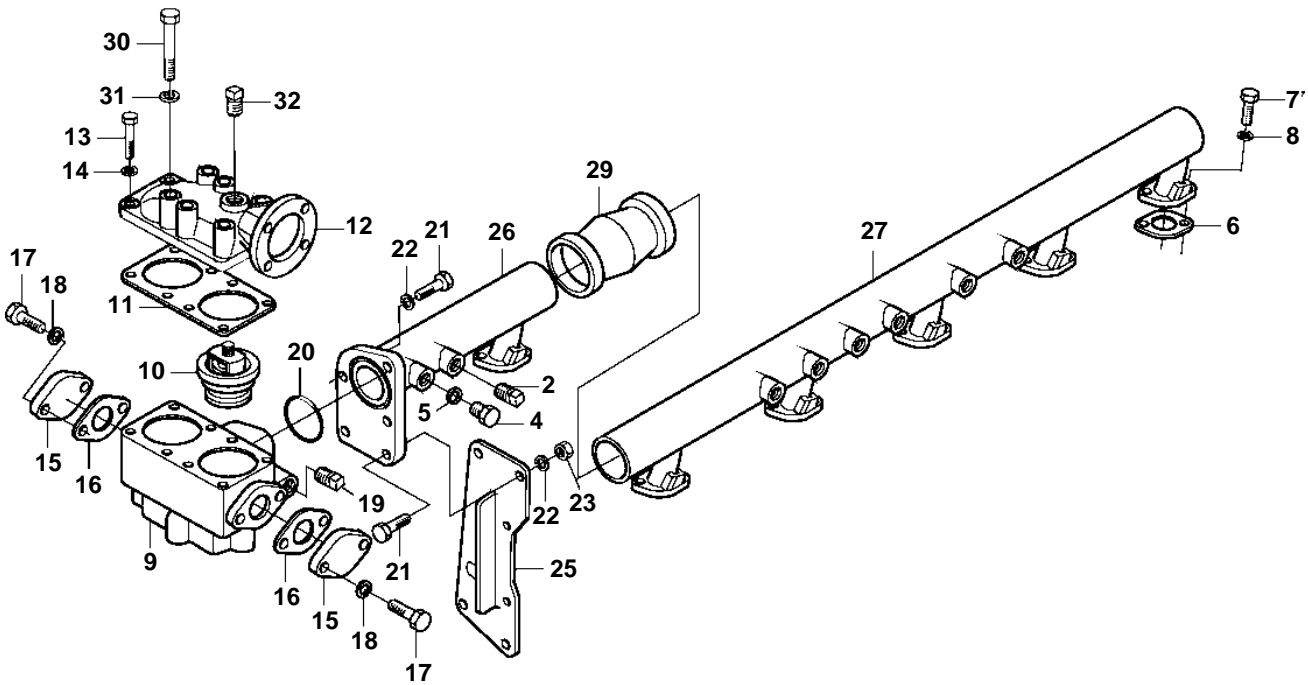

D34A-MT AUX

18791

## D34A-MT AUX

REF	PART NO.	QTY	DESCRIPTION
1	3836947	1	Water pipe, front, S.B
2	3836829	1	Plug
3	3832104	1	Plug
4	3832064	2	Plug
5	3831595	2	Sealing washer
6	3837684	12	Gasket
7	3832045	24	Screw
8	3832233	24	Spring washer
9	3833162	2	Thermostat housing
10	3836480	4	Thermostat
11	3836474	2	Gasket
12	3836948	2	Cover
13	3832038	4	Screw
14	3832225	4	Spring washer
15	3833320	4	Cover
16	3835121	4	Gasket
17	3832044	8	Screw
18	3832233	8	Spring washer
19	3832104	4	Plug
20	3831977	2	O-ring
21	3832045	10	Screw
22	3832233	10	Spring washer
23	3832196	4	Lock nut
24	3836949	1	Stay
25	3836950	1	Stay
26	3836951	1	Water pipe, front, P
27	3836952	1	Water pipe, rear, P
28	3836953	1	Water pipe, rear, S.B
29	3833296	2	Clutch
30	3836954	12	Screw
31	3832225	12	Spring washer
32	3836541	2	Plug