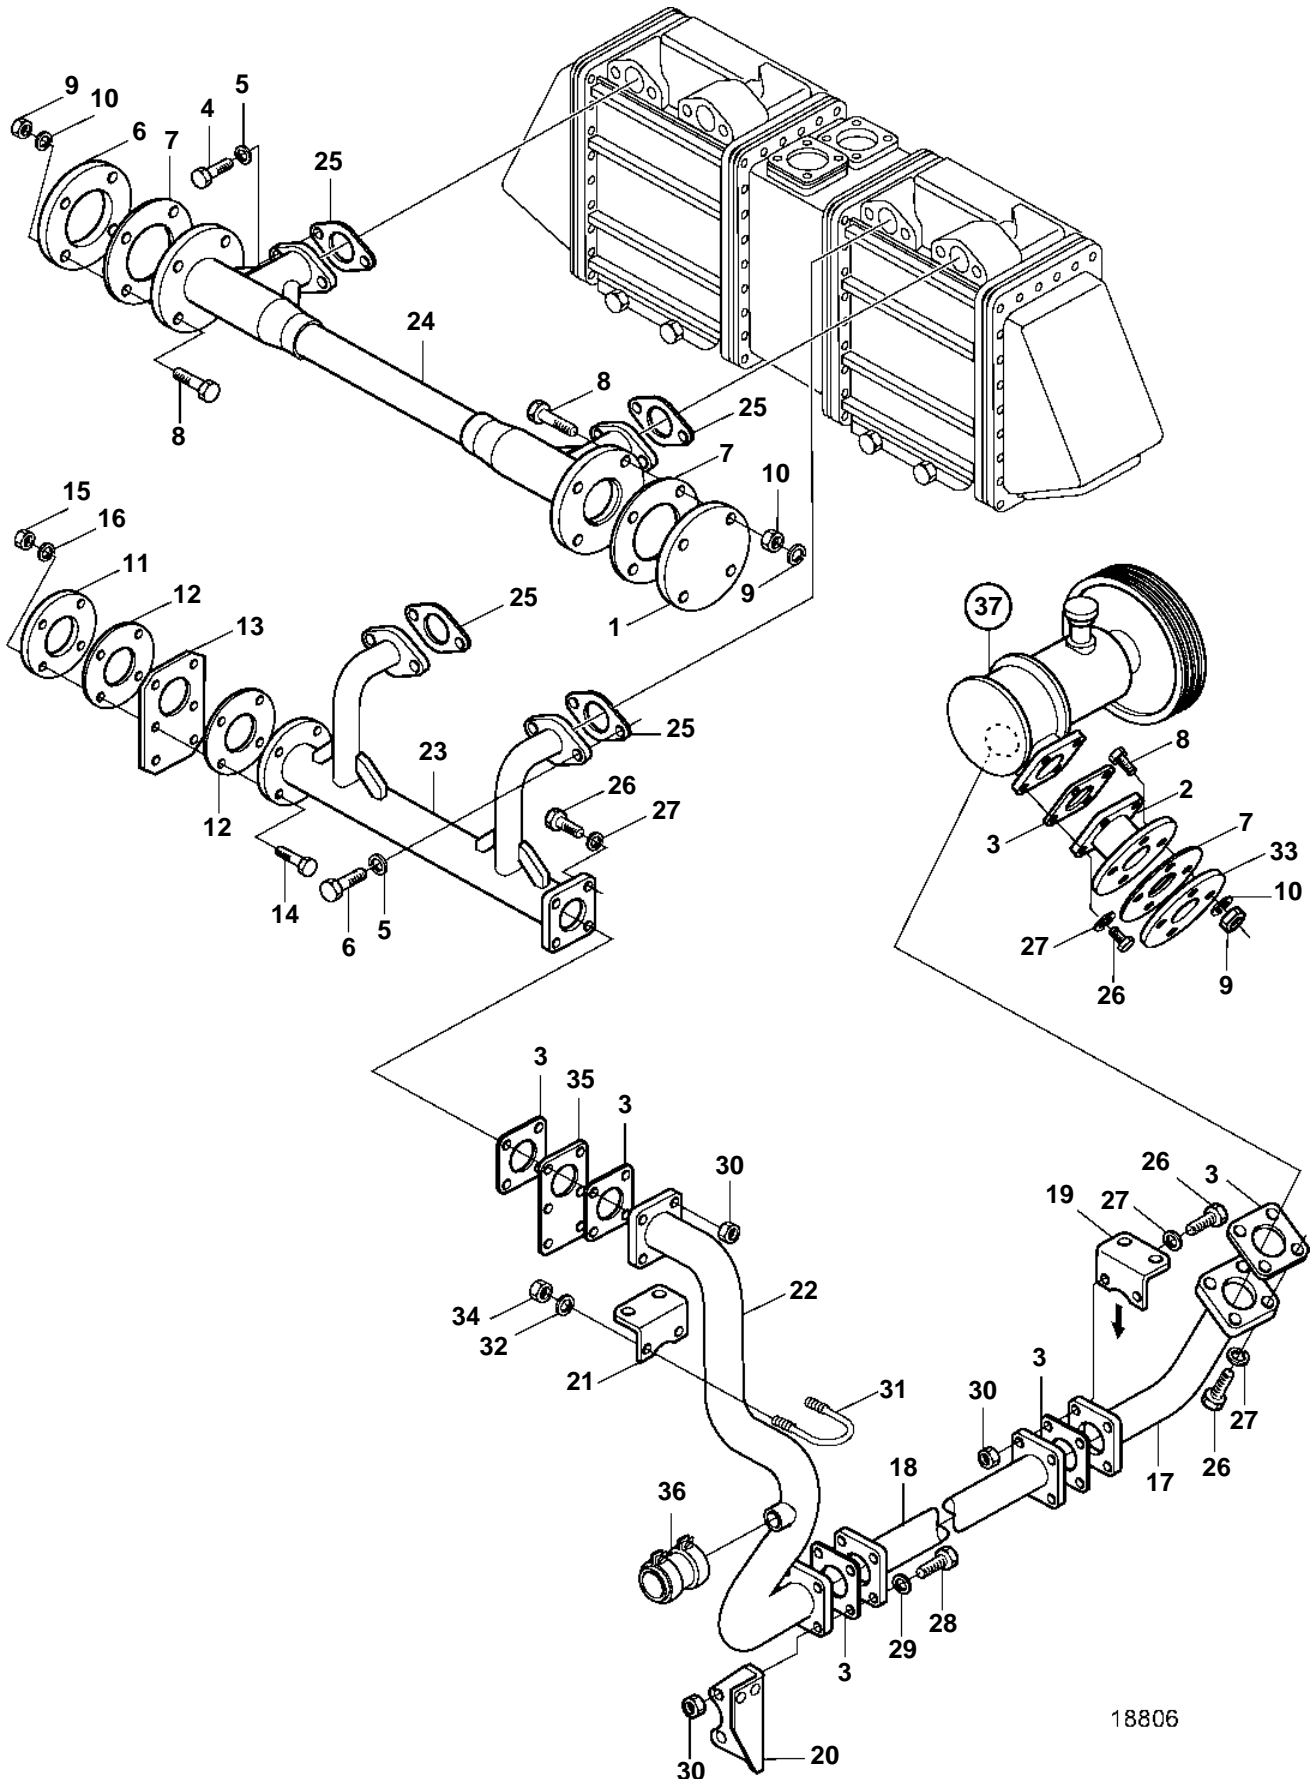

D34A-MT AUX

18806

D34A-MT AUX

REF	PART NO.	QTY	DESCRIPTION	SEE SEC.	NOTES
1	3836978	1	Cover		
2	3836979	1	Water pipe		
3	3833876	6	Gasket		
4	3832056	8	Screw		
5	3832245	8	Spring washer		
6	3833480	1	Flange		
7	3835642	3	Gasket		
8	3831557	12	Screw		
9	3831743	12	Nut		
10	3832282	12	Spring washer		
11	3835049	1	Flange		
12	3835119	2	Gasket		
13	3836980	1	Plate		
14	3836362	4	Screw		
15	3836363	4	Lock nut		
16	3832277	4	Spring washer		
17	3836981	1	Water pipe		
18	3836982	1	Water pipe		
19	3836983	1	Bracket		
20	3836984	1	Bracket		
21	3836985	2	Bracket		
22	3836986	1	Water pipe		
23	3836987	1	Water pipe		
24	3836988	1	Water pipe		
25	3836989	4	Gasket		
26	3832047	10	Screw		
27	3832233	10	Spring washer		
28	3835723	2	Screw		
29	3832233	2	Spring washer		
30	3832196	16	Lock nut		
31	3837091	2	Clamp		(3836990)
32	3832225	4	Spring washer		
33	3836991	1	Flange		
34	3832192	4	Lock nut		
35	3836992	1	Plate		
36	3835641	1	Clutch		
37	3836483	1	Sea water pump		
				5227	