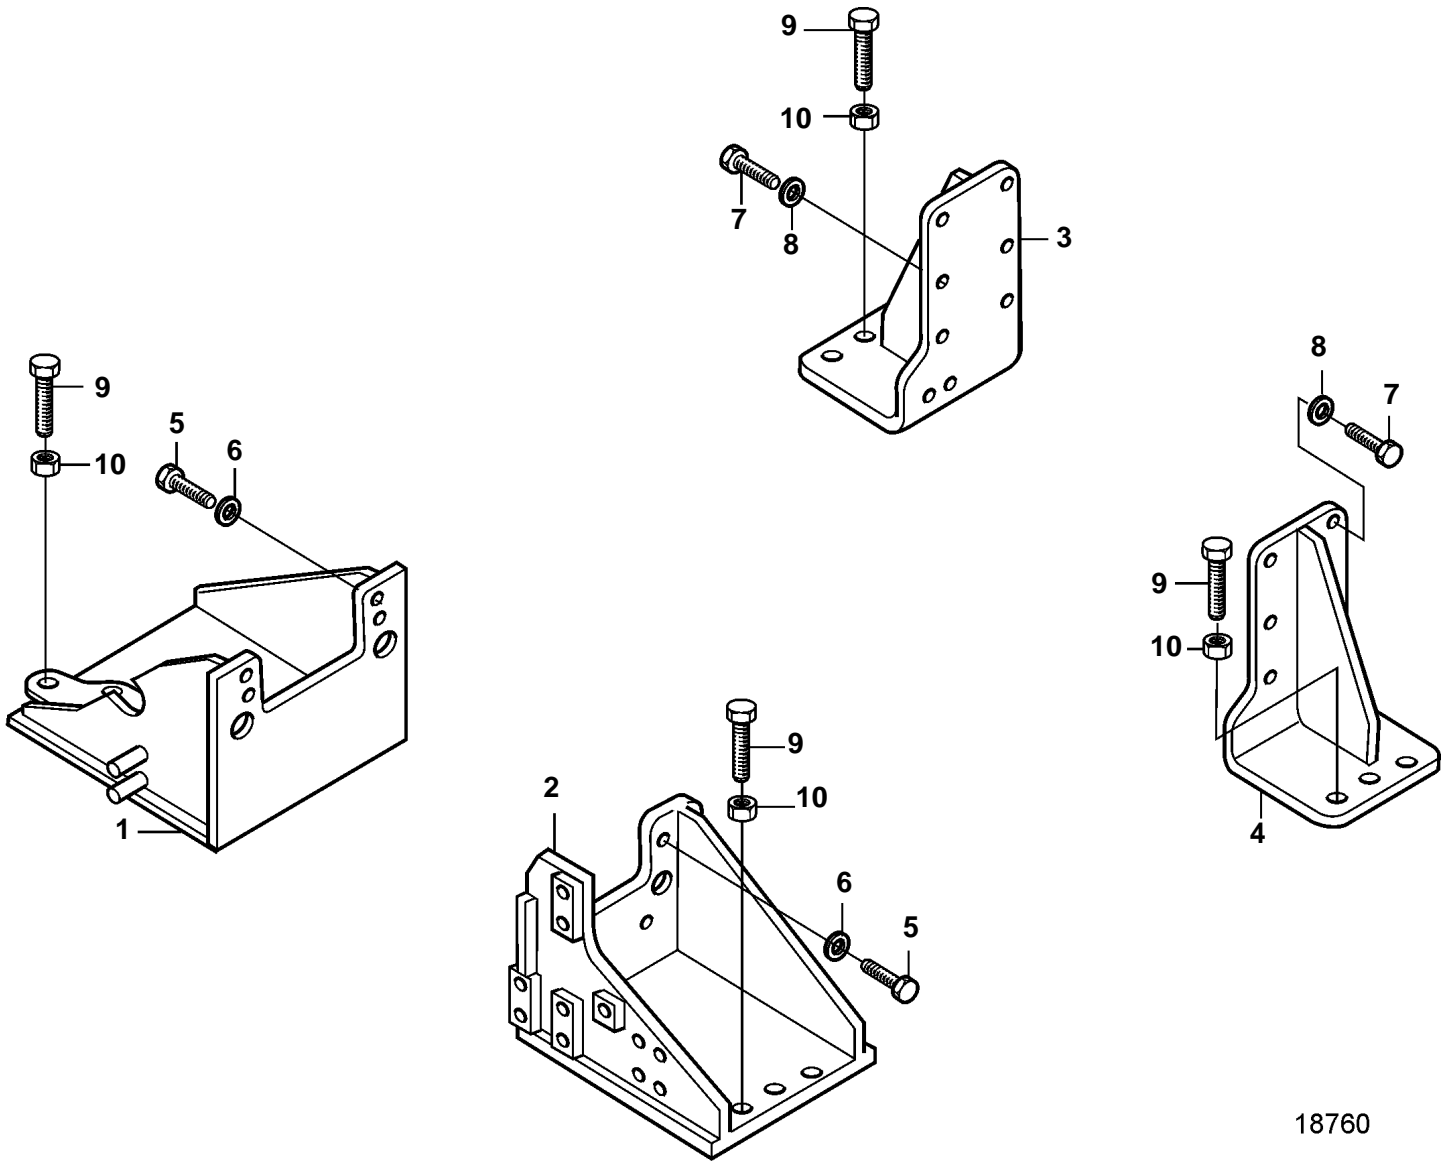

D34A-MS AUX

**D34A-MS AUX**

REF	PART NO.	QTY	DESCRIPTION	NOTES
1	3836834	1	Bracket, front	S.B
2	3836831	1	Bracket, front	P
3	3836832	1	Bracket, rear	S.B
4	3836833	1	Bracket, rear	P
5	3831563	10	Screw	
6	3831802	10	Spring washer	
7	3831620	8	Screw	
8	3831798	8	Spring washer	
9	3832318	4	Screw	
10	3831749	4	Nut	