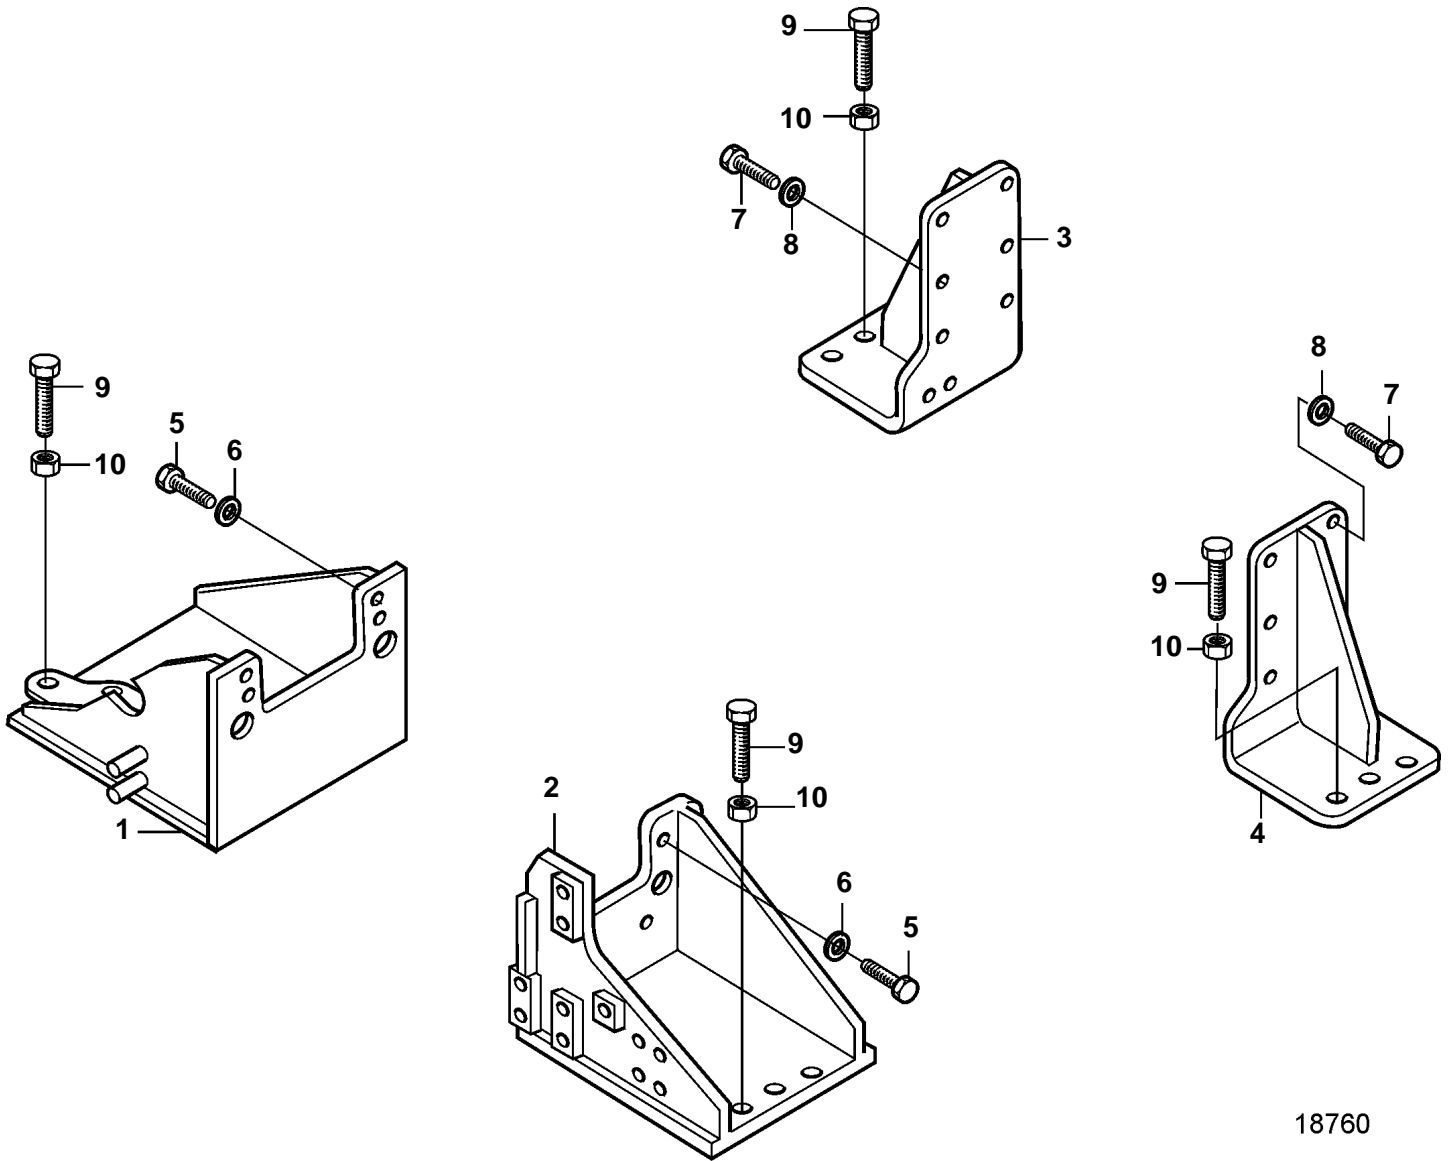

D34A-MT AUX

18760

D34A-MT AUX

REF	PART NO.	QTY	DESCRIPTION	NOTES
1	3836830	1	Bracket, front	S.B
2	3836831	1	Bracket, front	P
3	3836832	1	Bracket, rear	S.B
4	3836833	1	Bracket, rear	P
5	3831563	10	Screw	
6	3831802	10	Spring washer	
7	3831620	8	Screw	
8	3831798	8	Spring washer	
9	3832318	4	Screw	
10	3831749	4	Nut	