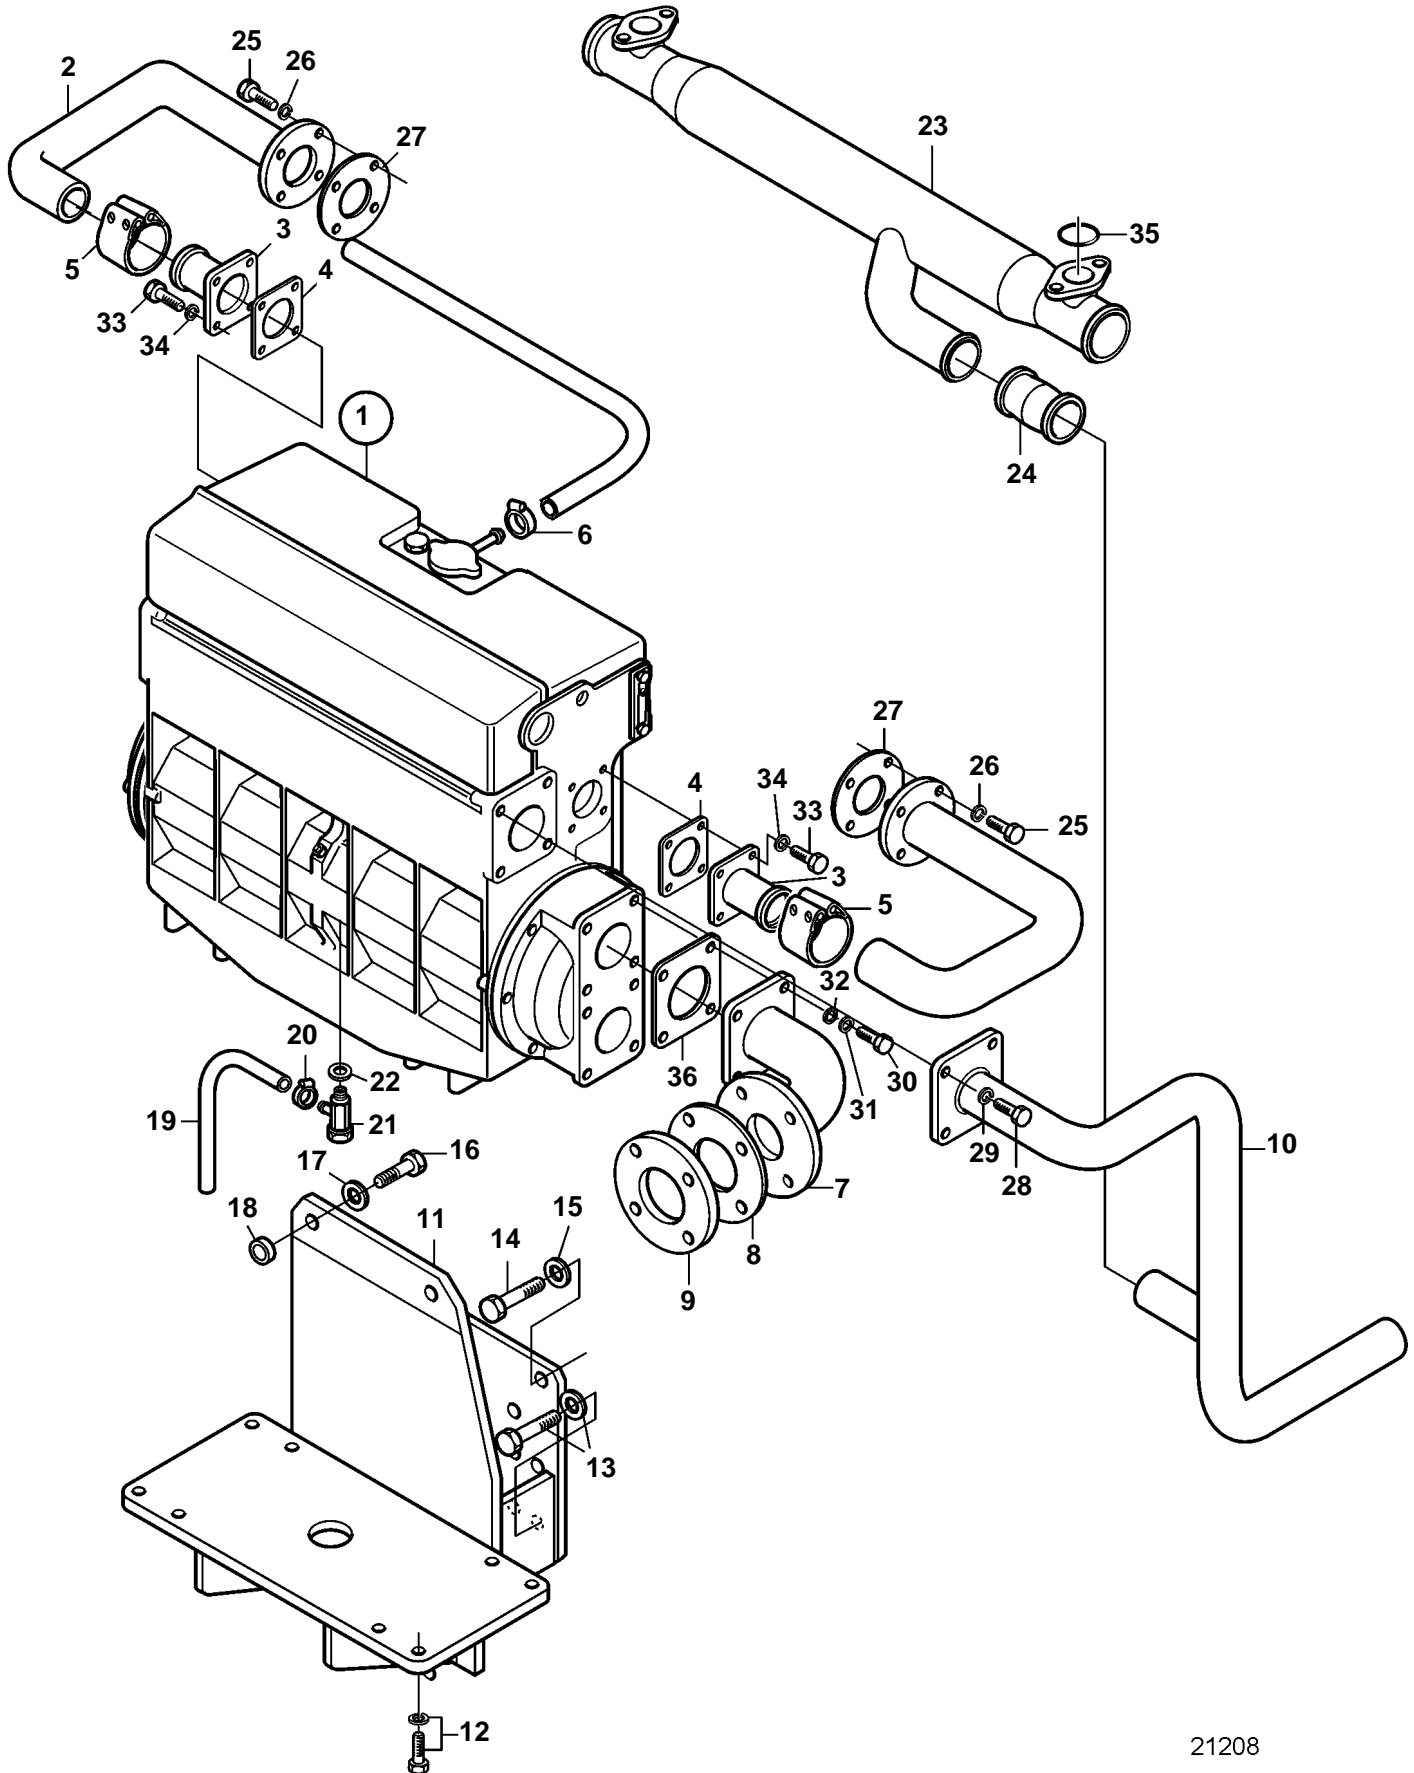

D34A-MT AUX

21208

D34A-MT AUX

REF	PART NO.	QTY	DESCRIPTION
1	3586351	1	Heat exchanger
2	3586314	2	Tube
3	3838747	2	Water pipe
4	3833873	2	Gasket
5		2	Engaging ring
6	3586381	1	Clamp
7	3586686	1	Water pipe
8	3835642	1	Gasket
9	3833480	1	Flange
10	3586316	1	Tube
11	3586378	1	Bracket
12		8	Screw kit
13		2	Screw kit
14	3832108	10	Screw
15	3832245	10	Spring washer
16		2	Screw kit
17		2	Washer
18	3586382	2	Washer
19	3831619	1	Drain pipe
20	3831614	1	Clamp
21	3831659	1	Drain cock
22	3831596	1	Sealing washer
23	3586315	1	Tube
24	3833296	1	Clutch
25	3832066	8	Screw
26	3832245	8	Spring washer
27	3836975	2	Gasket
28		4	Screw kit
29		4	Washer
30		4	Screw
31		4	Spring washer
32		4	Washer
33		8	Screw kit
34		8	Washer
35	3831974	2	O-ring
36	3838757	1	Gasket