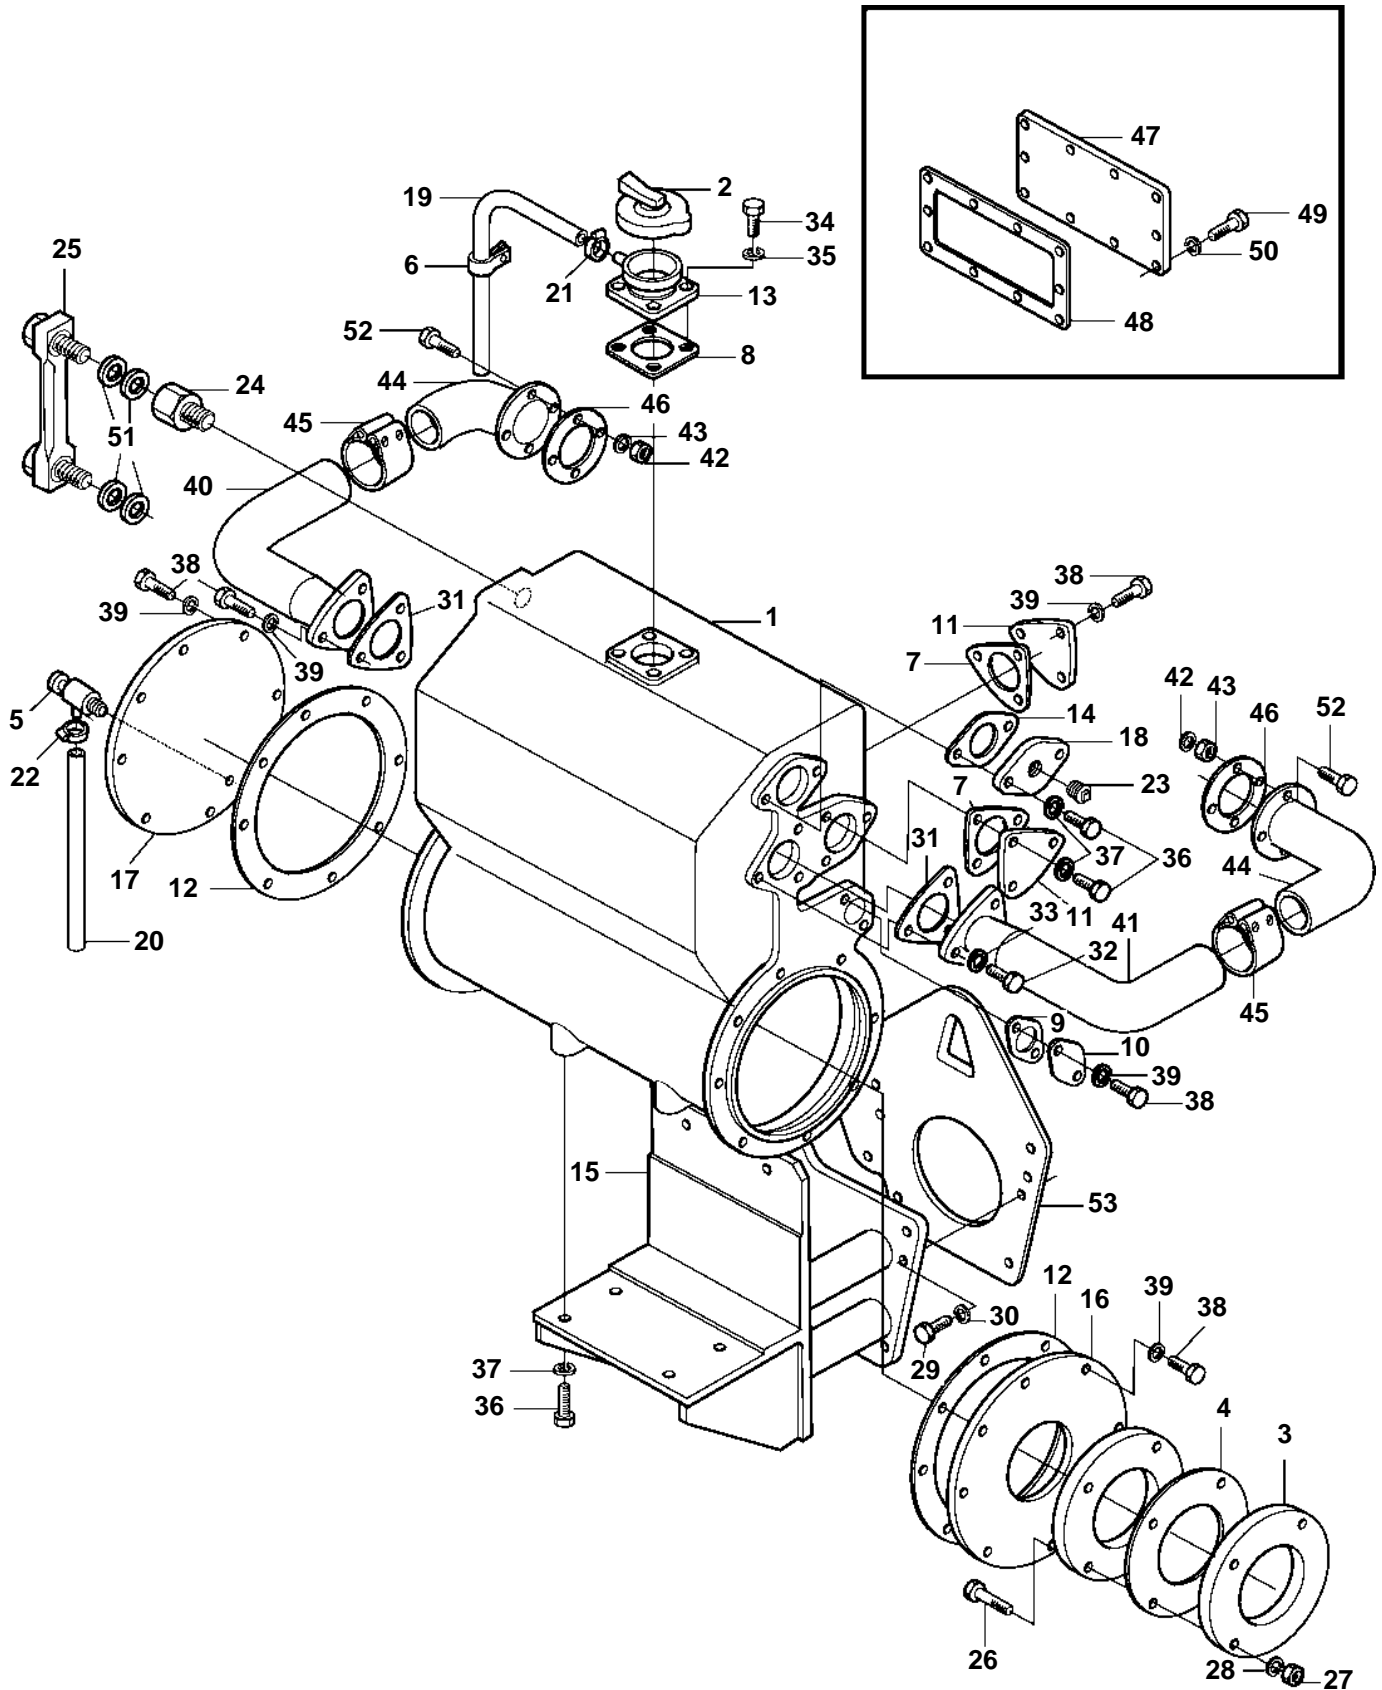

D34A-MT AUX

D34A-MT AUX

REF	PART NO.	QTY	DESCRIPTION	SEE SEC.	NOTES
1	3836959	1	Expansion tank		
2	3836960	1	Pressure cap		
3	3833480	1	Flange		
4	3835642	1	Gasket		
5	3833204	1	Drain cock		
6	3831630	2	Clamp		
7	3835691	3	Gasket		
8	3835698	1	Gasket		
9	3836961	1	Gasket		
10	3836962	1	Cover		
11	3835015	3	Cover		
12	3836963	2	Gasket		
13	3835101	1	Filler neck		
14	3835694	1	Gasket		
15	3836964	1	Bracket		
16	3836965	1	Connector		
17	3836966	1	Cover		
18	3836967	1	Cover		
19	3835234	1	Tube		
20	3836968	1	Tube		
21	3832122	1	Clamp		
22	3836969	1	Hose clamp		
23	3836541	1	Plug		
24	3836970	2	Connector		
25	3835687	1	Gauge		
26	3831557	4	Screw		
27	3831743	4	Nut		
28	3832282	4	Spring washer		
29	3832108	8	Screw		
30	3832245	8	Spring washer		
31	3835691	2	Gasket		
32	3835726	6	Screw		
33	3832245	6	Spring washer		
34	3831603	6	Screw		
35	3832245	6	Spring washer		
36	3835726	9	Screw		
37	3832245	9	Spring washer		
38	3831575	24	Screw		
39	3832233	24	Spring washer		
40	3836971	1	Water pipe		P
41	3836972	1	Water pipe		SB
42	3832199	8	Lock nut		
43	3832245	8	Spring washer		
44	3836973	2	Water pipe		
45	3836974	2	Clutch		
46	3836975	2	Gasket		
47	3836976	1	Cover		
48	3836977	1	Gasket		
49	3832038	14	Screw		
50	3832225	14	Spring washer		
51	3831595	4	Sealing washer		
52	3832066	8	Screw		
53		1	Anchorage	5154	