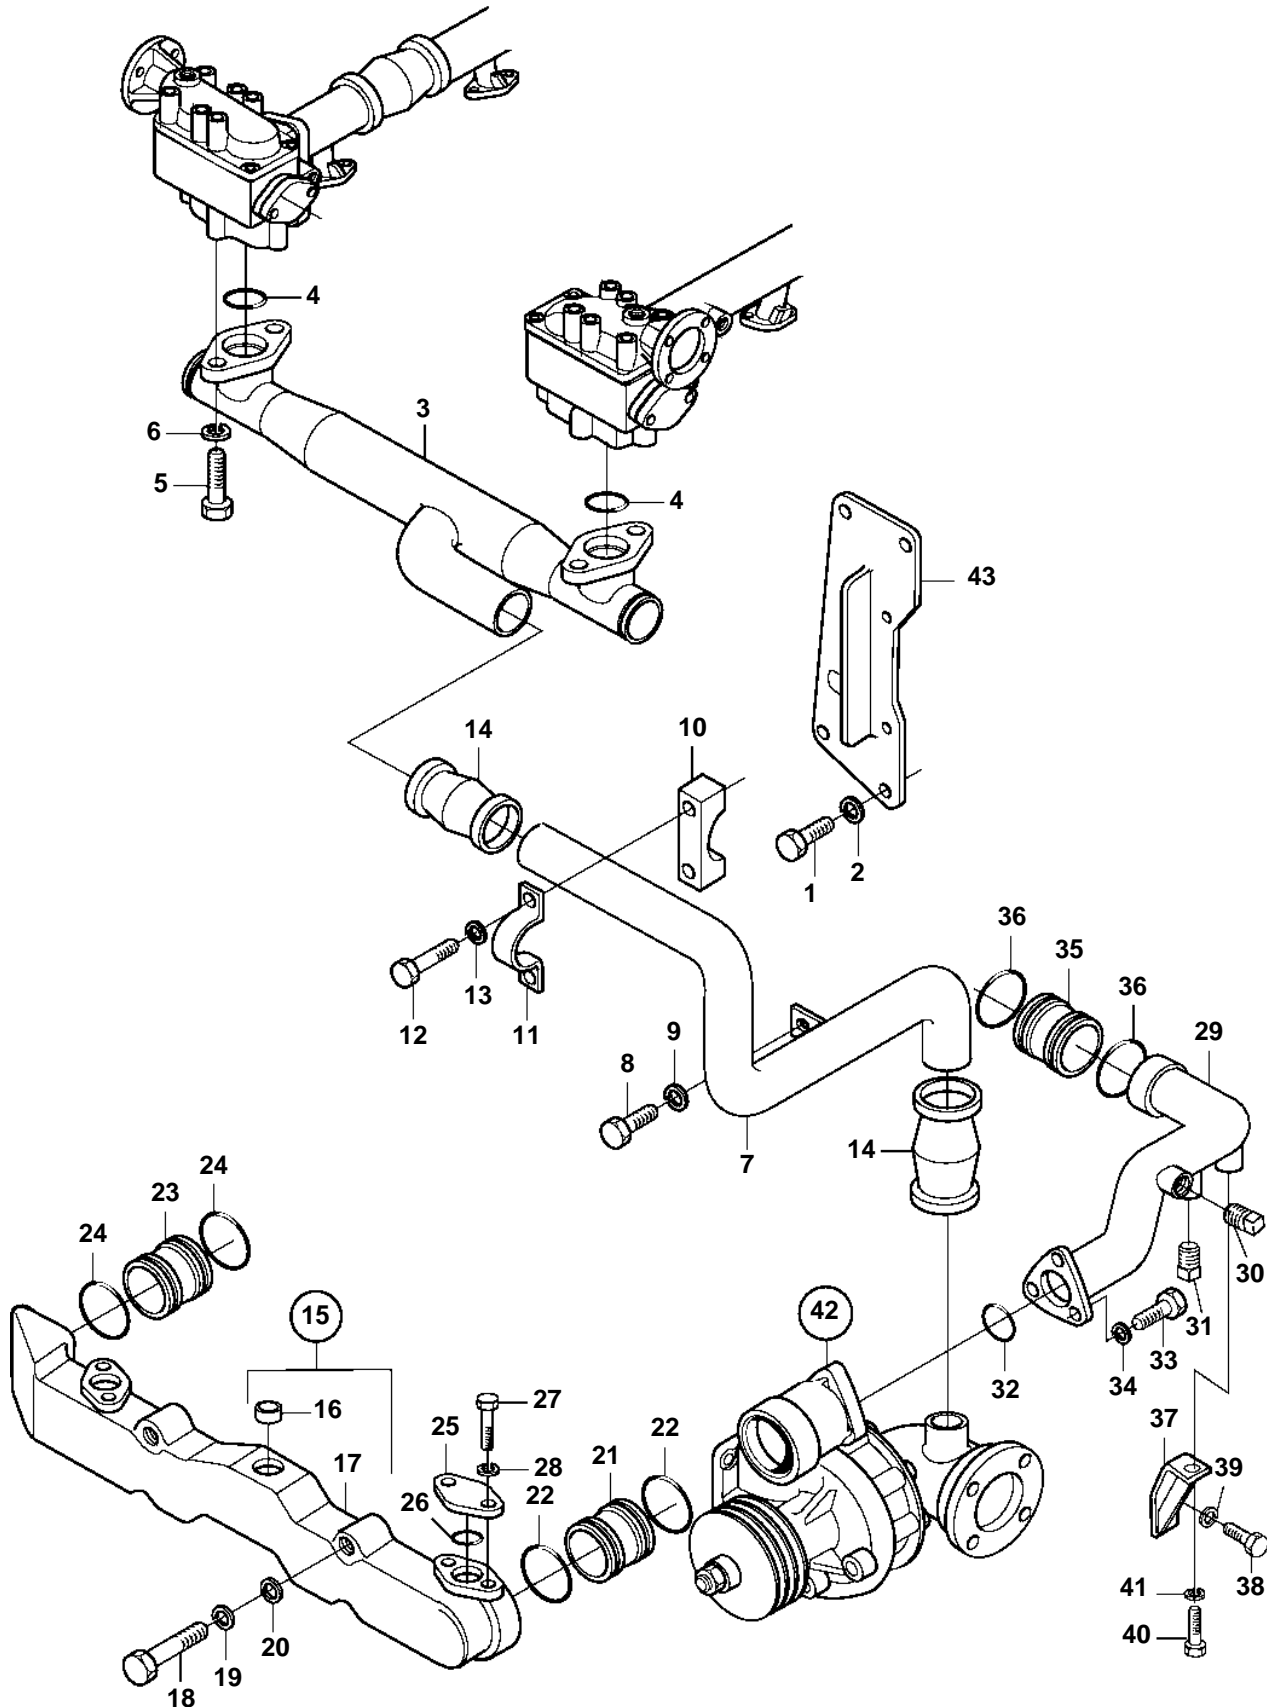

D34A-MS AUX

18804

D34A-MS AUX

REF	PART NO.	QTY	DESCRIPTION	SEE SEC.	NOTES
1	3831603	3	Screw		
2	3832245	3	Spring washer		
3	3834190	1	Water pipe		
4	3831974	2	O-ring		
5	3832044	4	Screw		
6	3832233	4	Spring washer		
7	3833998	1	Tube		
8	3831605	1	Screw		
9	3832245	1	Spring washer		
10	3833000	1	Bracket		
11	3833179	1	Clamp		
12	3831547	2	Screw		
13	3832233	2	Spring washer		
14	3833296	2	Clutch		
15	3833990	1	Water pipe		
16	3833116	4	· Cap		
17		1	· Water pipe		
18	3831615	4	Screw		
19	3832245	4	Spring washer		
20	3832218	4	Washer		
21	3833674	1	Joint		
22	3831972	2	O-ring		
23	3833673	1	Joint, oil cooler		
24	3832288	2	O-ring		
25		X	Cover		
26		X	O-ring		
27		X	Screw		
28		X	Spring washer		
29	3836957	1	Water pipe		
30	3836541	1	Plug		
31	3832104	1	Plug		
32	3832289	1	O-ring		
33	3831575	3	Screw		
34	3832233	3	Spring washer		
35	3833673	1	Joint, cylinder block		
36	3832288	2	O-ring		
37	3836958	1	Stay		
38	3836956	2	Screw		
39	3832233	2	Spring washer		
40	3832041	1	Screw		
41	3832225	1	Spring washer		
42	3838185	1	Circulation pump		(3834315)
				5196	
43	3836950	1	Stay		
				5265	