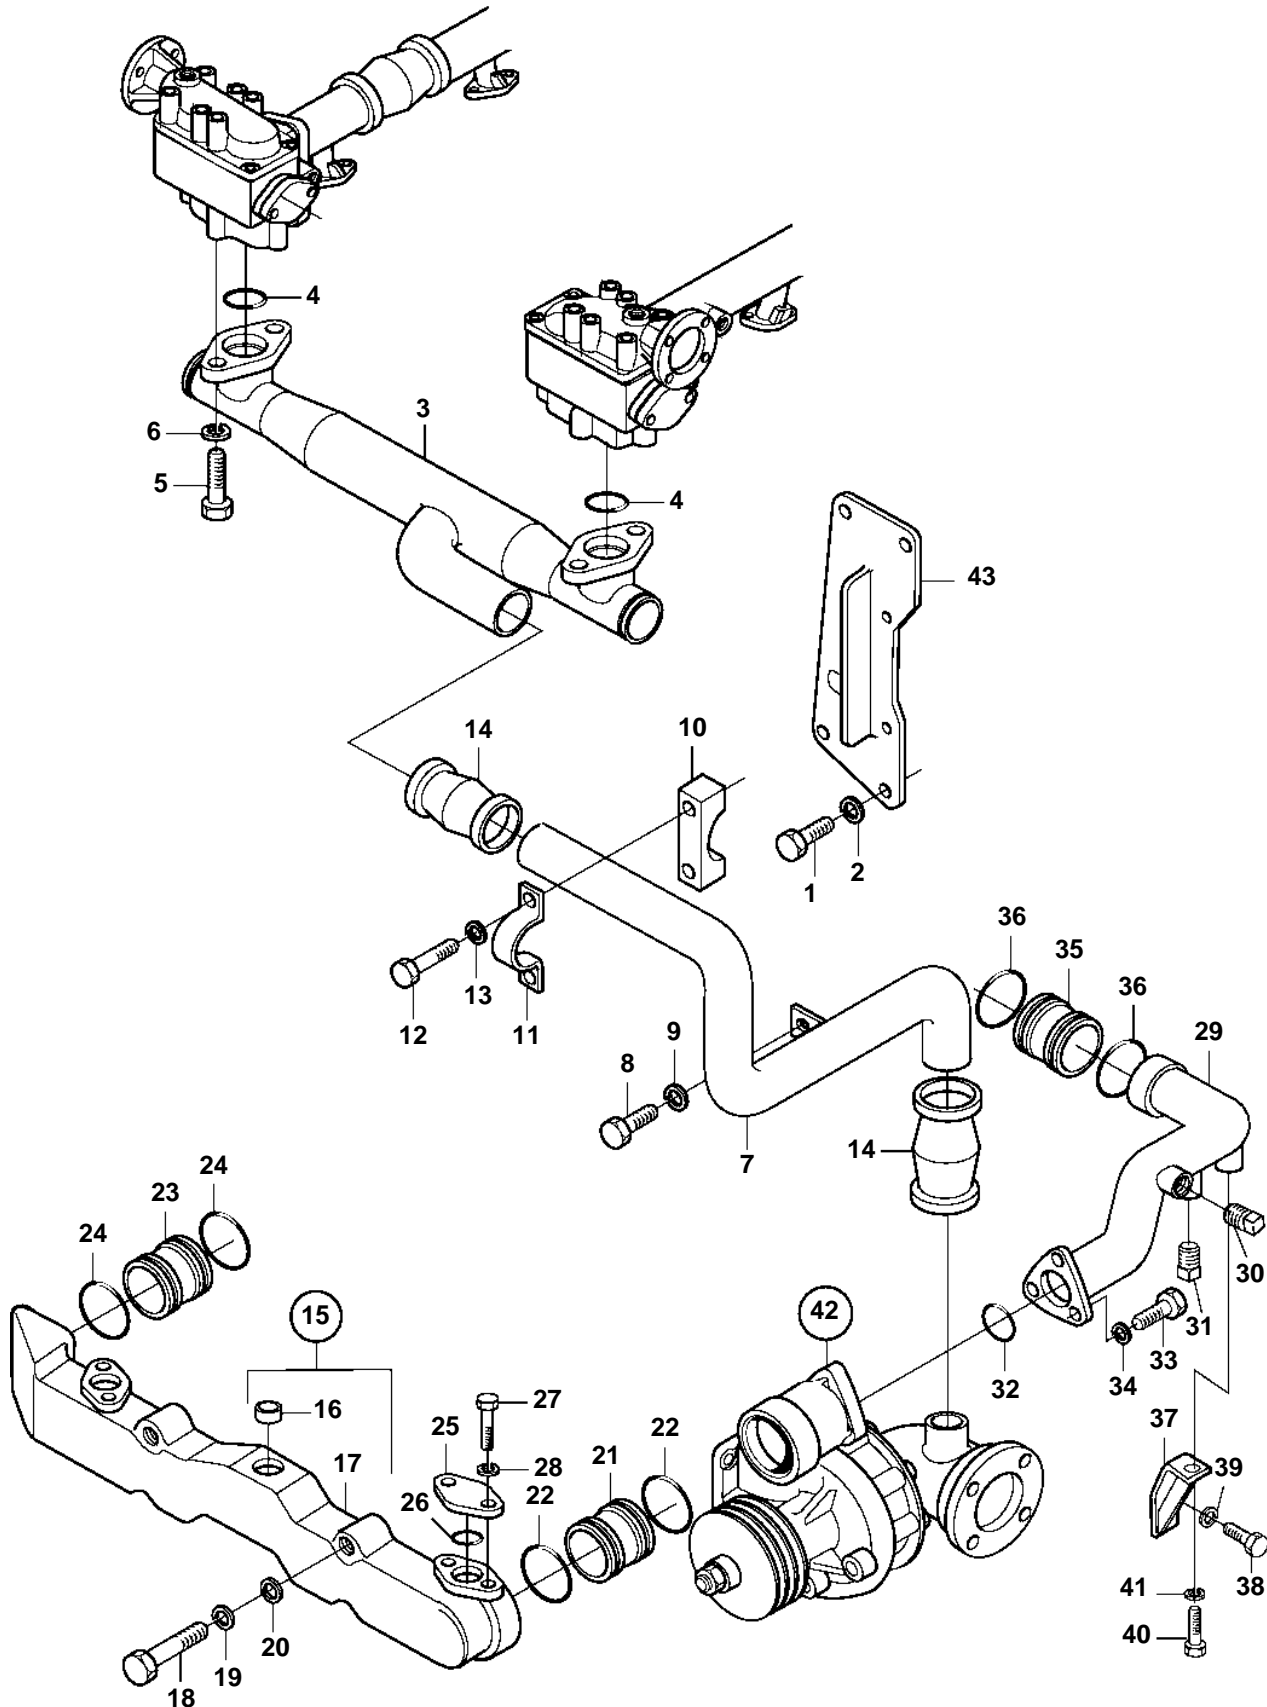

D34A-MT AUX

18804

D34A-MT AUX

REF	PART NO.	QTY	DESCRIPTION	SEE SEC.
1	3831603	3	Screw	
2	3832245	3	Spring washer	
3	3834190	1	Water pipe	
4	3831974	2	O-ring	
5	3832044	4	Screw	
6	3832233	4	Spring washer	
7	3833998	1	Tube	
8	3831605	1	Screw	
9	3832245	1	Spring washer	
10	3833000	1	Bracket	
11	3833179	1	Clamp	
12	3831547	2	Screw	
13	3832233	2	Spring washer	
14	3833296	2	Clutch	
15	3833990	1	Water pipe	
16	3833116	4	· Cap	
17		1	· Water pipe	
18	3831615	4	Screw	
19	3832245	4	Spring washer	
20	3832218	4	Washer	
21	3833674	1	Joint	
22	3831972	2	O-ring	
23	3833673	1	Joint, oil cooler	
24	3832288	2	O-ring	
25	3833327	1	Cover	
26	3832288	1	O-ring	
27	3831603	2	Screw	
28	3832245	2	Spring washer	
29	3836957	1	Water pipe	
30	3836541	1	Plug	
31	3832104	1	Plug	
32	3832289	1	O-ring	
33	3831575	3	Screw	
34	3832233	3	Spring washer	
35	3833673	1	Joint, cylinder block	
36	3832288	2	O-ring	
37	3836958	1	Stay	
38	3836956	2	Screw	
39	3832233	2	Spring washer	
40	3832041	1	Screw	
41	3832225	1	Spring washer	
42	3838185	1	Circulation pump	
				6034
43	3836950	1	Stay	
				5198