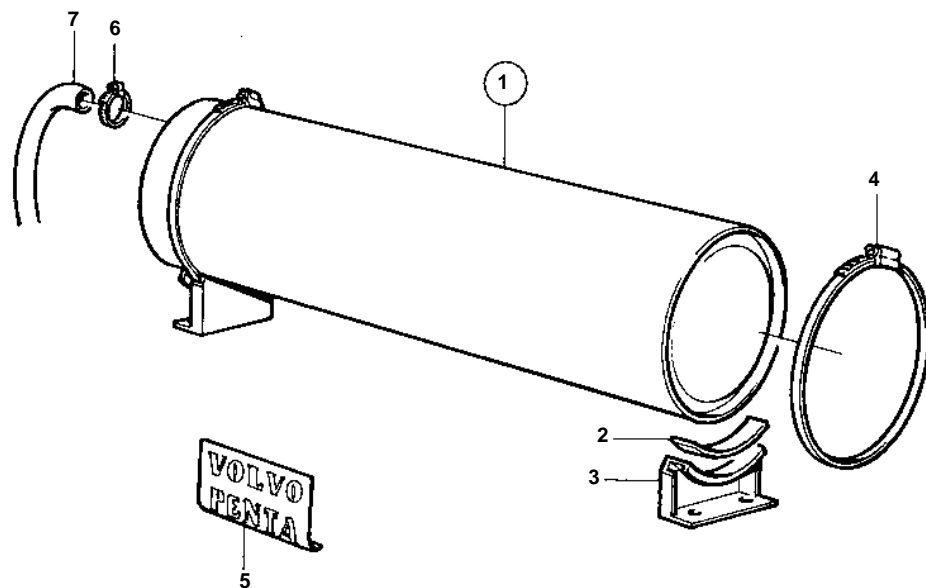

COMMON

9012

COMMON

REF	PART NO.	QTY	DESCRIPTION	NOTES
1	1144069	1	Water heater	
2	1144070	2	· Spacer	
3	842767	2	· Bracket	
4	1144071	2	· Hose clamp	
5	827259	1	· Label	
6	961662	X	Clamp	FOR 952968
	961663	X	Clamp	FOR 952969
7	952968	X	Hose	D = 12,7 MM
	952969	X	Rubber hose	D = 15,9 MM