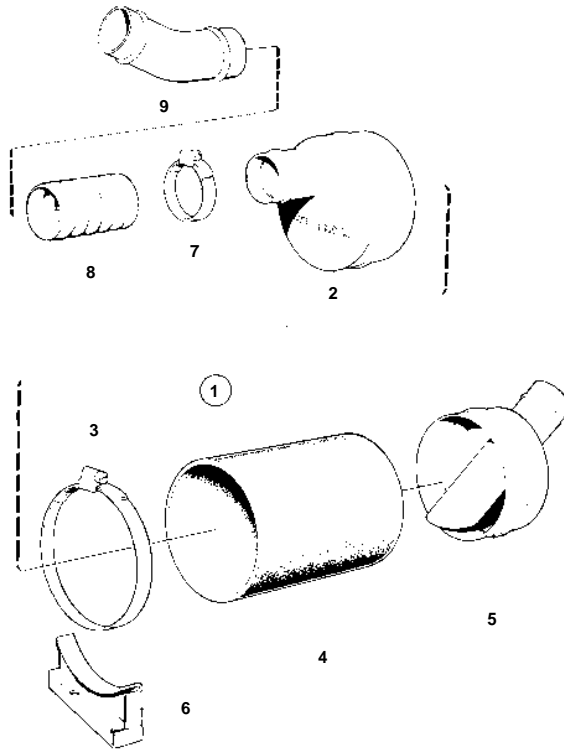

TMD31A,TMD31B,TAMD31A,TAMD31B

S627

TMD31A,TMD31B,TAMD31A,TAMD31B

| REF | PART NO. | QTY | DESCRIPTION |
|-----|----------|-----|-------------------|
| 1 | 842768 | 1 | Muffler |
| 2 | | 1 | · COVER |
| 3 | 949000 | 4 | · Clamp |
| 4 | 842766 | 1 | · Hose |
| 5 | | 1 | · COVER |
| 6 | 842767 | 2 | · Bracket |
| 7 | 961675 | X | Hose clamp |
| 8 | 828729 | X | Exhaust hose |
| 9 | 843287 | 1 | Riser |
| 10 | 828295 | 1 | Hull fitting |
| 11 | | 1 | · EXHAUST GROMMET |
| 12 | 828293 | 1 | · Expander |
| 13 | | 2 | · WASHER |
| 14 | 828412 | 1 | · Washer |
| 15 | 853012 | 4 | Hose clamp |
| 16 | 828410 | 6 | · Screw |
| 17 | 828729 | X | · Exhaust hose |