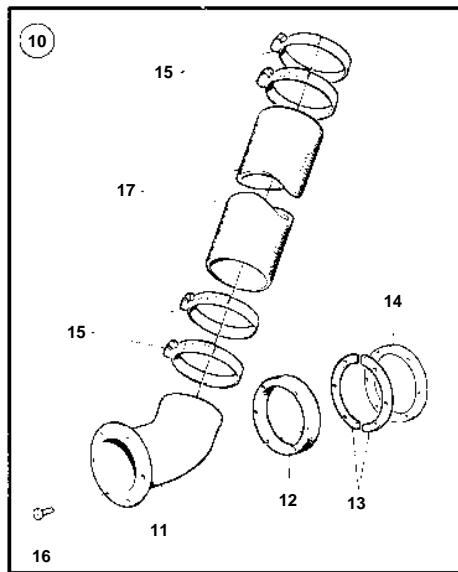

TMD31A,TMD31B,TAMD31A,TAMD31B

S627

TMD31A,TMD31B,TAMD31A,TAMD31B

| REF | PART NO. | QTY | DESCRIPTION |
|-----|----------|-----|-------------------|
| 1 | 842768 | 1 | Muffler |
| 2 | | 1 | · COVER |
| 3 | 949000 | 4 | · Clamp |
| 4 | 842766 | 1 | · Hose |
| 5 | | 1 | · COVER |
| 6 | 842767 | 2 | · Bracket |
| 7 | 961675 | X | Hose clamp |
| 8 | 828729 | X | Exhaust hose |
| 9 | 843287 | 1 | Riser |
| 10 | 828295 | 1 | Hull fitting |
| 11 | | 1 | · EXHAUST GROMMET |
| 12 | 828293 | 1 | · Expander |
| 13 | | 2 | · WASHER |
| 14 | 828412 | 1 | · Washer |
| 15 | 853012 | 4 | Hose clamp |
| 16 | 828410 | 6 | · Screw |
| 17 | 828729 | X | · Exhaust hose |