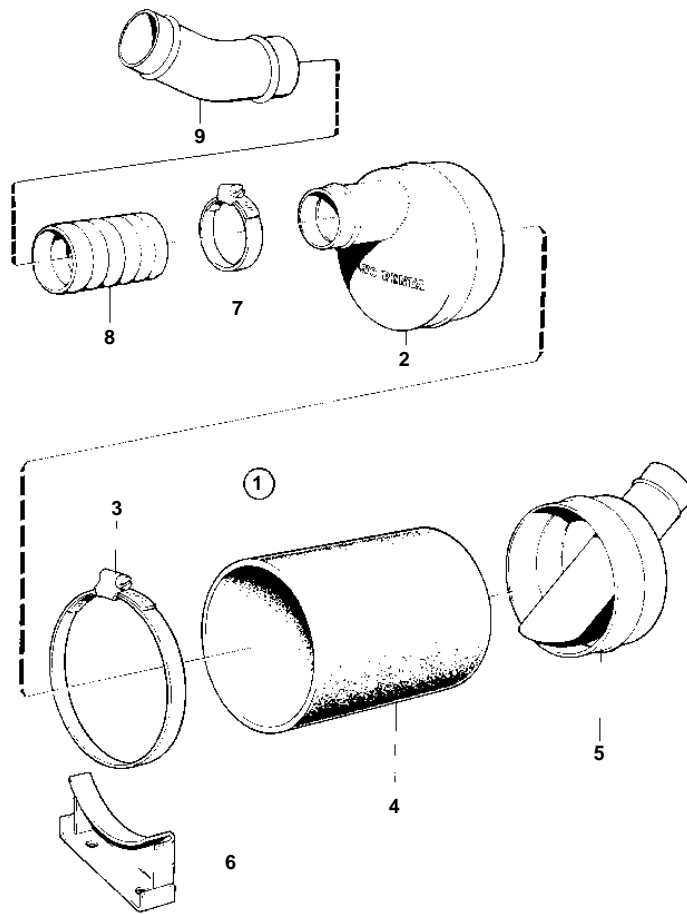

MD31A

MD31A

| REF | PART NO. | QTY | DESCRIPTION  |
|-----|----------|-----|--------------|
| 1   | 838327   | 1   | Muffler      |
| 2   |          | 1   | · COVER      |
| 3   | 961678   | 4   | · Hose clamp |
| 4   | 828060   | 1   | · Hose       |
| 5   |          | 1   | · COVER      |
| 6   | 828061   | 2   | · Bracket    |
| 7   | 961673   | X   | Clamp        |
| 8   | 828465   | X   | Exhaust hose |
| 9   | 828255   | 1   | Riser        |
| 10  | 831781   | 1   | Hull fitting |
| 11  | 827876   | 1   | Nut          |
| 12  | 828695   | 1   | Hull fitting |
| 13  | 961673   | 4   | Clamp        |