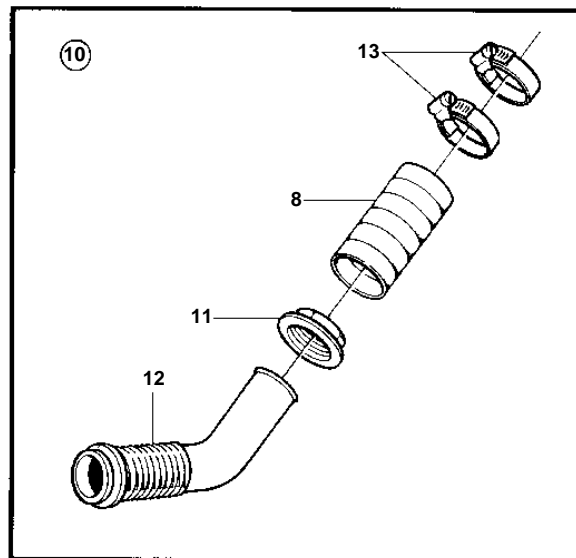

MD31A

MD31A

| REF | PART NO. | QTY | DESCRIPTION  |
|-----|----------|-----|--------------|
| 1   | 838327   | 1   | Muffler      |
| 2   |          | 1   | · COVER      |
| 3   | 961678   | 4   | · Hose clamp |
| 4   | 828060   | 1   | · Hose       |
| 5   |          | 1   | · COVER      |
| 6   | 828061   | 2   | · Bracket    |
| 7   | 961673   | X   | Clamp        |
| 8   | 828465   | X   | Exhaust hose |
| 9   | 828255   | 1   | Riser        |
| 10  | 831781   | 1   | Hull fitting |
| 11  | 827876   | 1   | Nut          |
| 12  | 828695   | 1   | Hull fitting |
| 13  | 961673   | 4   | Clamp        |