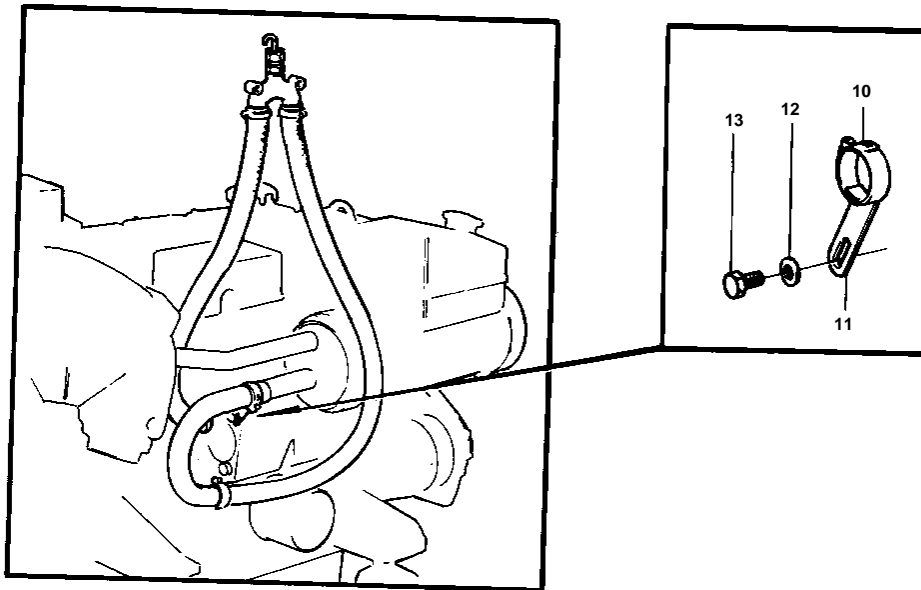

MD31A,TMD31A,TMD31B,TAMD31A,TAMD31B

8431

MD31A,TMD31A,TMD31B,TAMD31A,TAMD31B

REF	PART NO.	QTY	DESCRIPTION
1	858588	1	Vacuum valve kit
2	828534	1	· Vacuum valve
3		1	· · UPPER UNIT
4		2	· · DIAPHRAGM
5	828424	2	· · Gasket
6		1	· · LOWER UNIT
7	947282	2	· · Gasket
8	828501	1	· Branch pipe
9	853548	4	· Hose clamp
10	943473	1	· Hose clamp
11	843747	1	· Anchorage
12	960141	1	· Washer
13	940142	1	· Screw
14		X	HOSE