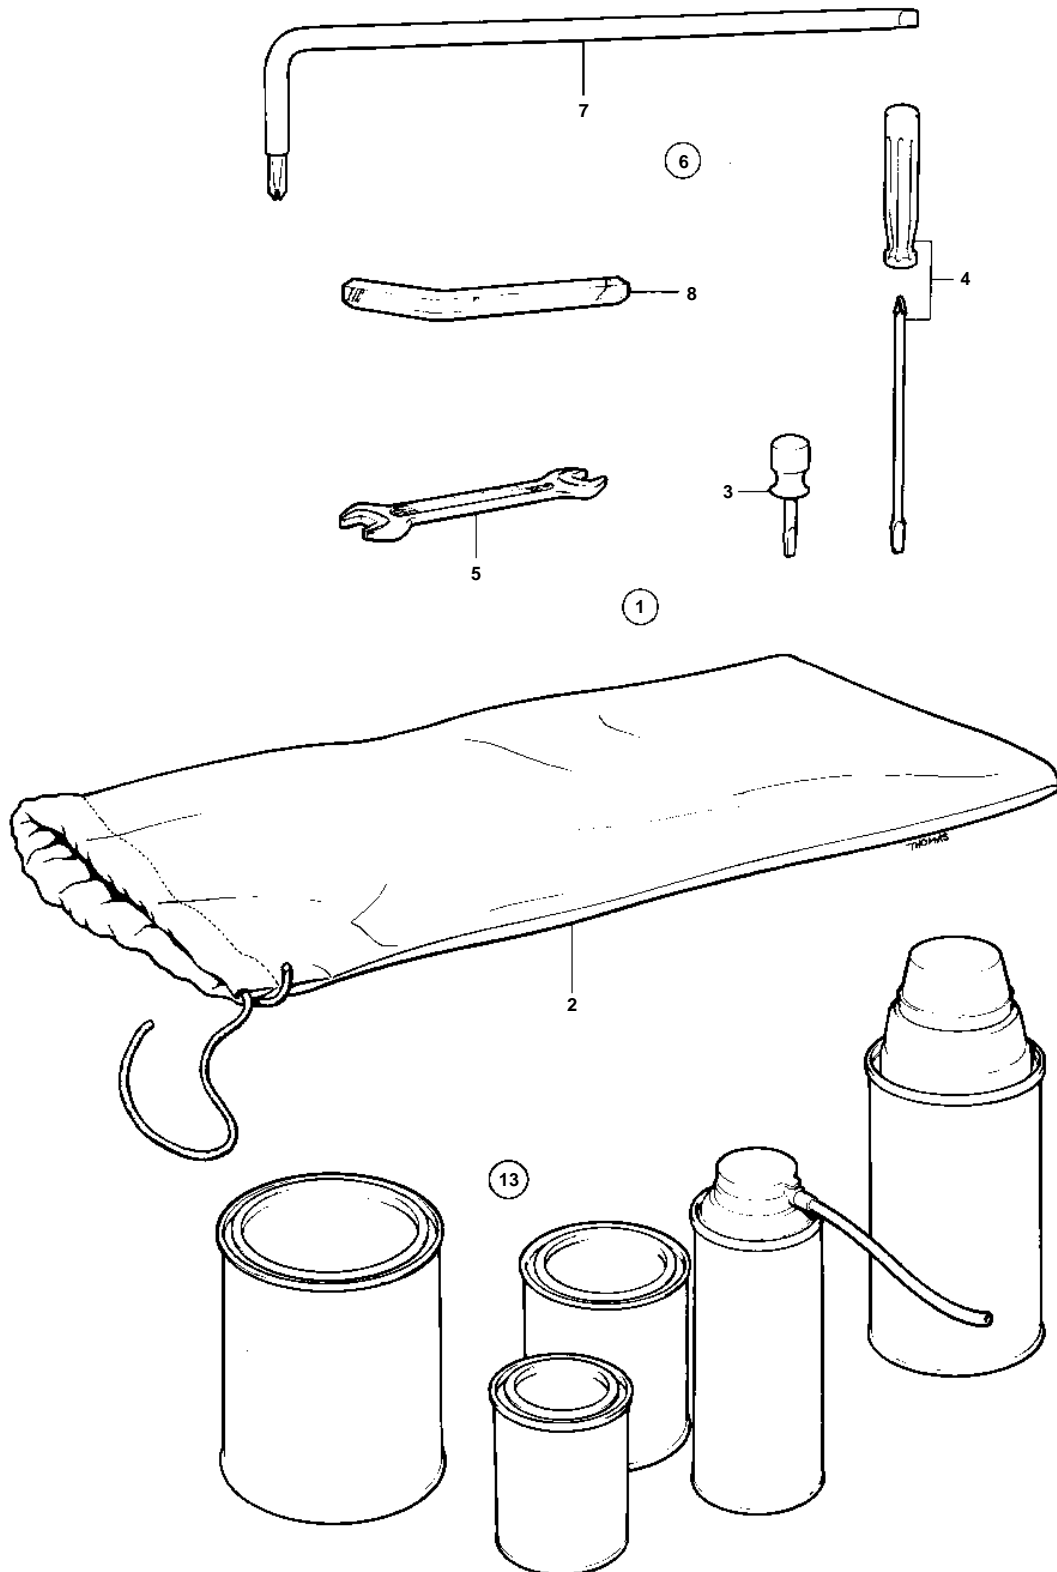

COMMON

**COMMON**

REF	PART NO.	QTY	DESCRIPTION	NOTES
1	844636	1	Tool kit	
2	844642	1	• Tool bag	
3	841044	1	• Screwdriver	
4	963929	1	• Screwdriver	
5	843929	1	• Open-end wrench	8-10MM
	210056	1	• Open-end wrench	11-12MM
	841252	1	• Open-end wrench	13-16MM
	962053	1	• Open-end wrench	13-17MM
	962060	1	• Open-end wrench	14-17MM
	962054	1	• Open-end wrench	19-22MM
6	841045	1	Tool kit	
7	834980	1	• Screwdriver	
8	914675	1	• Allen wrench	1/4"
	914677	1	• Allen wrench	3/8"