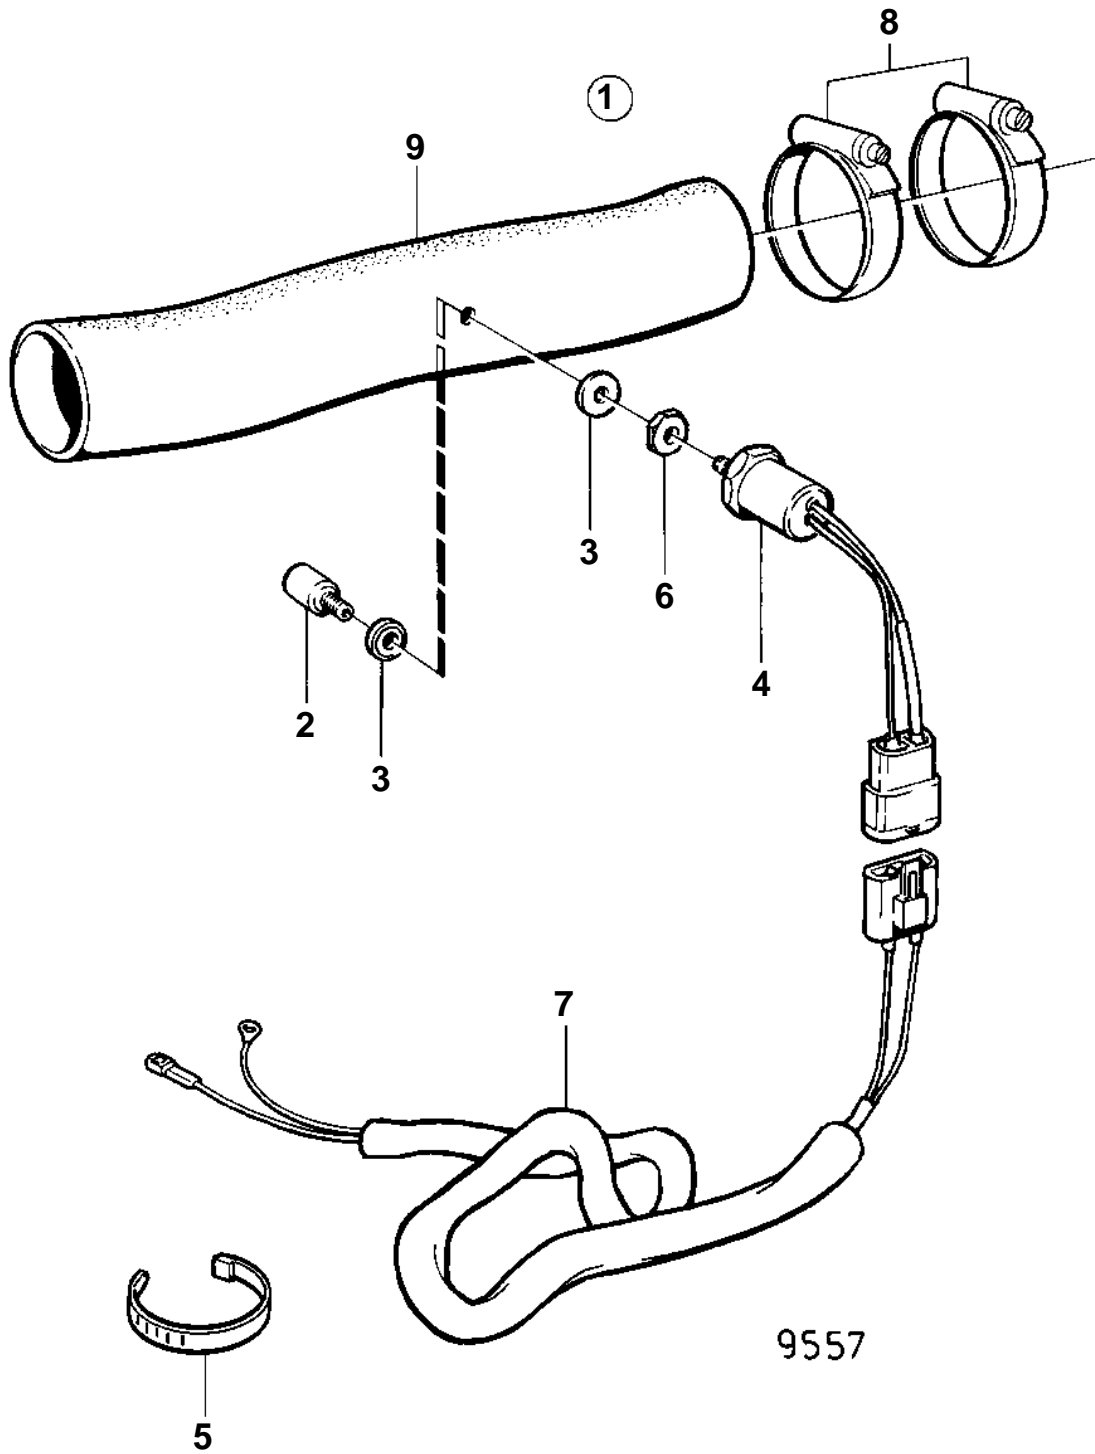

MD31A,TMD31A,TMD31B,TAMD31A,TAMD31B

MD31A,TMD31A,TMD31B,TAMD31A,TAMD31B

REF	PART NO.	QTY	DESCRIPTION	NOTES
1	828816	1	Exhaust temp kit	
2	828817	1	· Sensor	
3	828776	2	· Washer	
4	828761	1	· Thermo monitor	
5	948210	X	· Strip clamp	
6	828750	1	· Nut	
7		X	· CABLES AND TERMINALS	SEE GROUP 3
8		2	HOSE CLAMP	
9		X	HOSE	