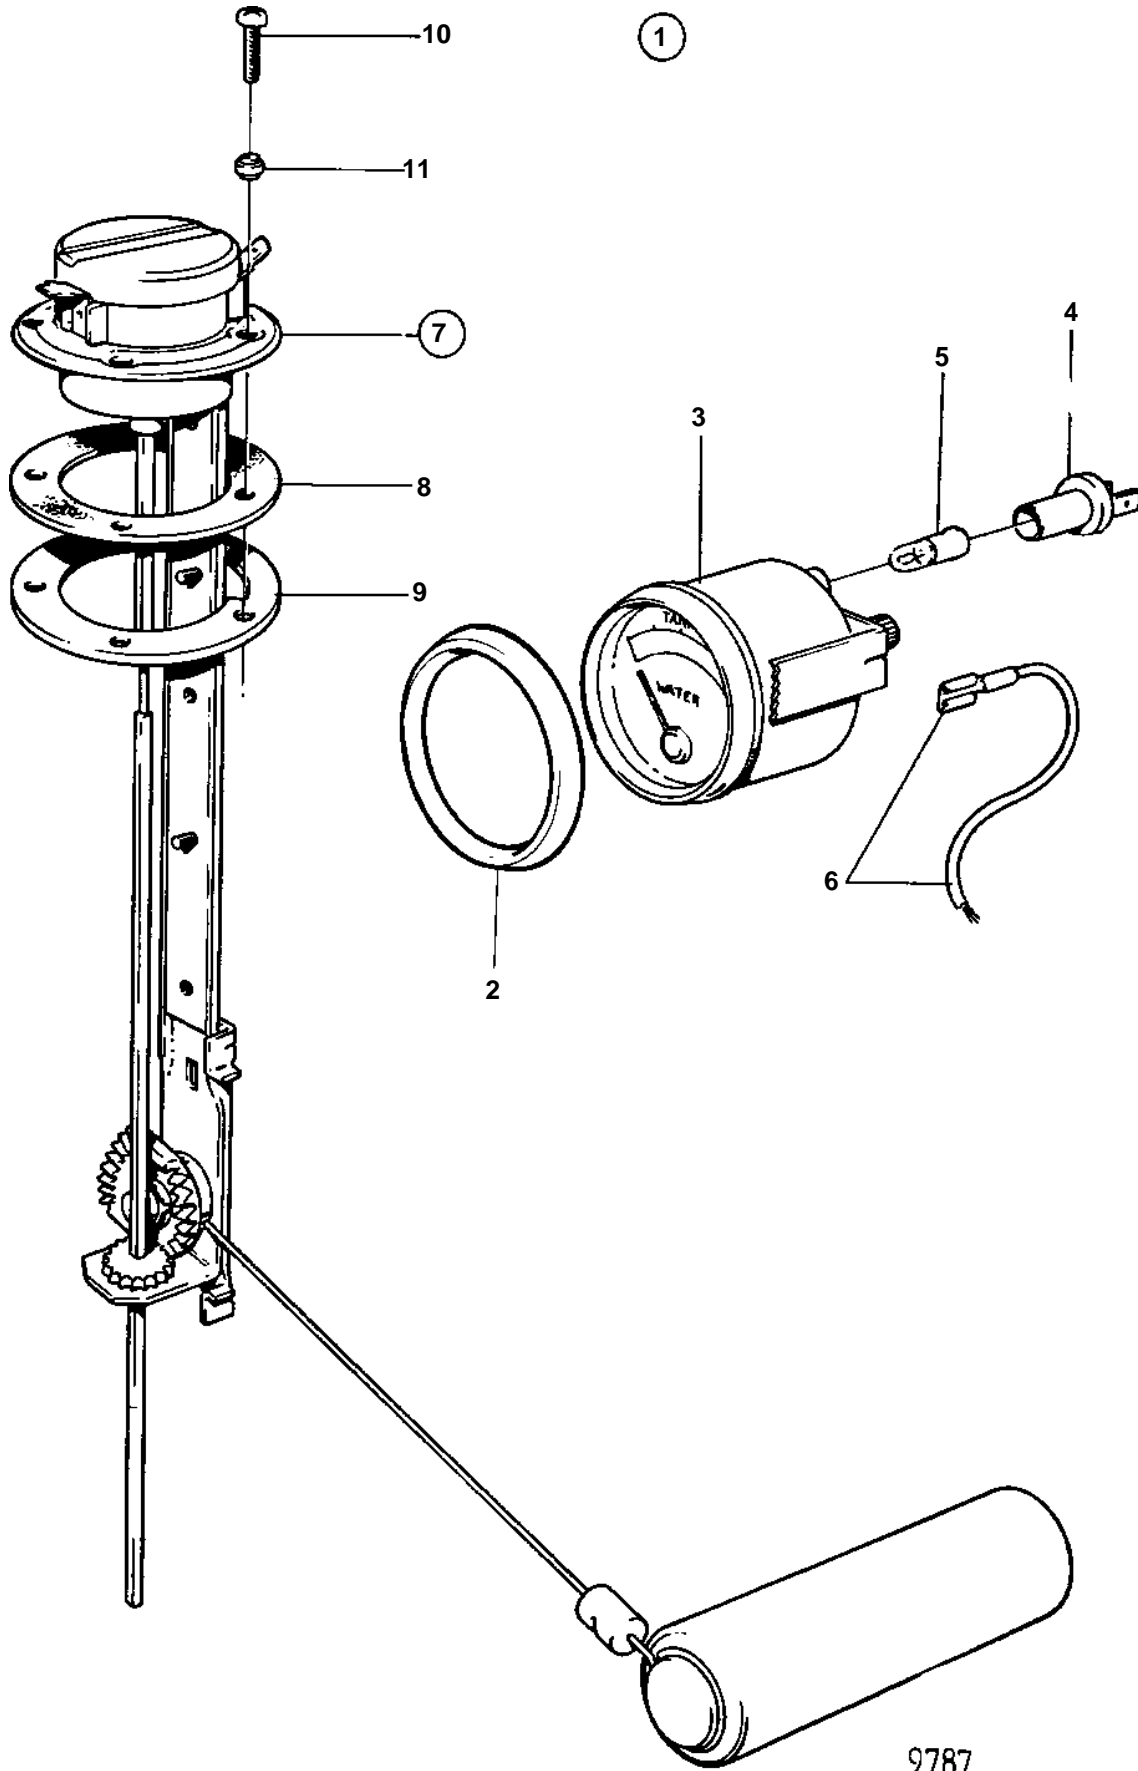

COMMON

COMMON

REF	PART NO.	QTY	DESCRIPTION	NOTES
1	858880	1		24V,FUEL
2	858643	1	• Front ring	
3	863941	1	• Fuel gauge	(828633)
4	863945	1	• • Bulb socket	FOR INSTRUMENTS WITH PARTNO 828633,828636 SHOULD WHITE BULB 182059 AND BULB HOLDER 808175 BE INSTALLED.
5	863947	1	• • Bulb	RED. FOR INSTRUMENTS WITH PARTNO 828633,828636 SHOULD WHITE BULB 182059 AND BULB HOLDER 808175 BE INSTALLED.
6		X	• CABLES AND TERMINALS	SEE GROUP 3
7	837999	1	• Tank sensor	
8	89865	1	• • Gasket	
9	834480	1	• • Flange	
10	956078	4	• • Screw	L = 16 MM
	956081	1	• • Screw	L = 25 MM
11	834481	5	• • Gasket	