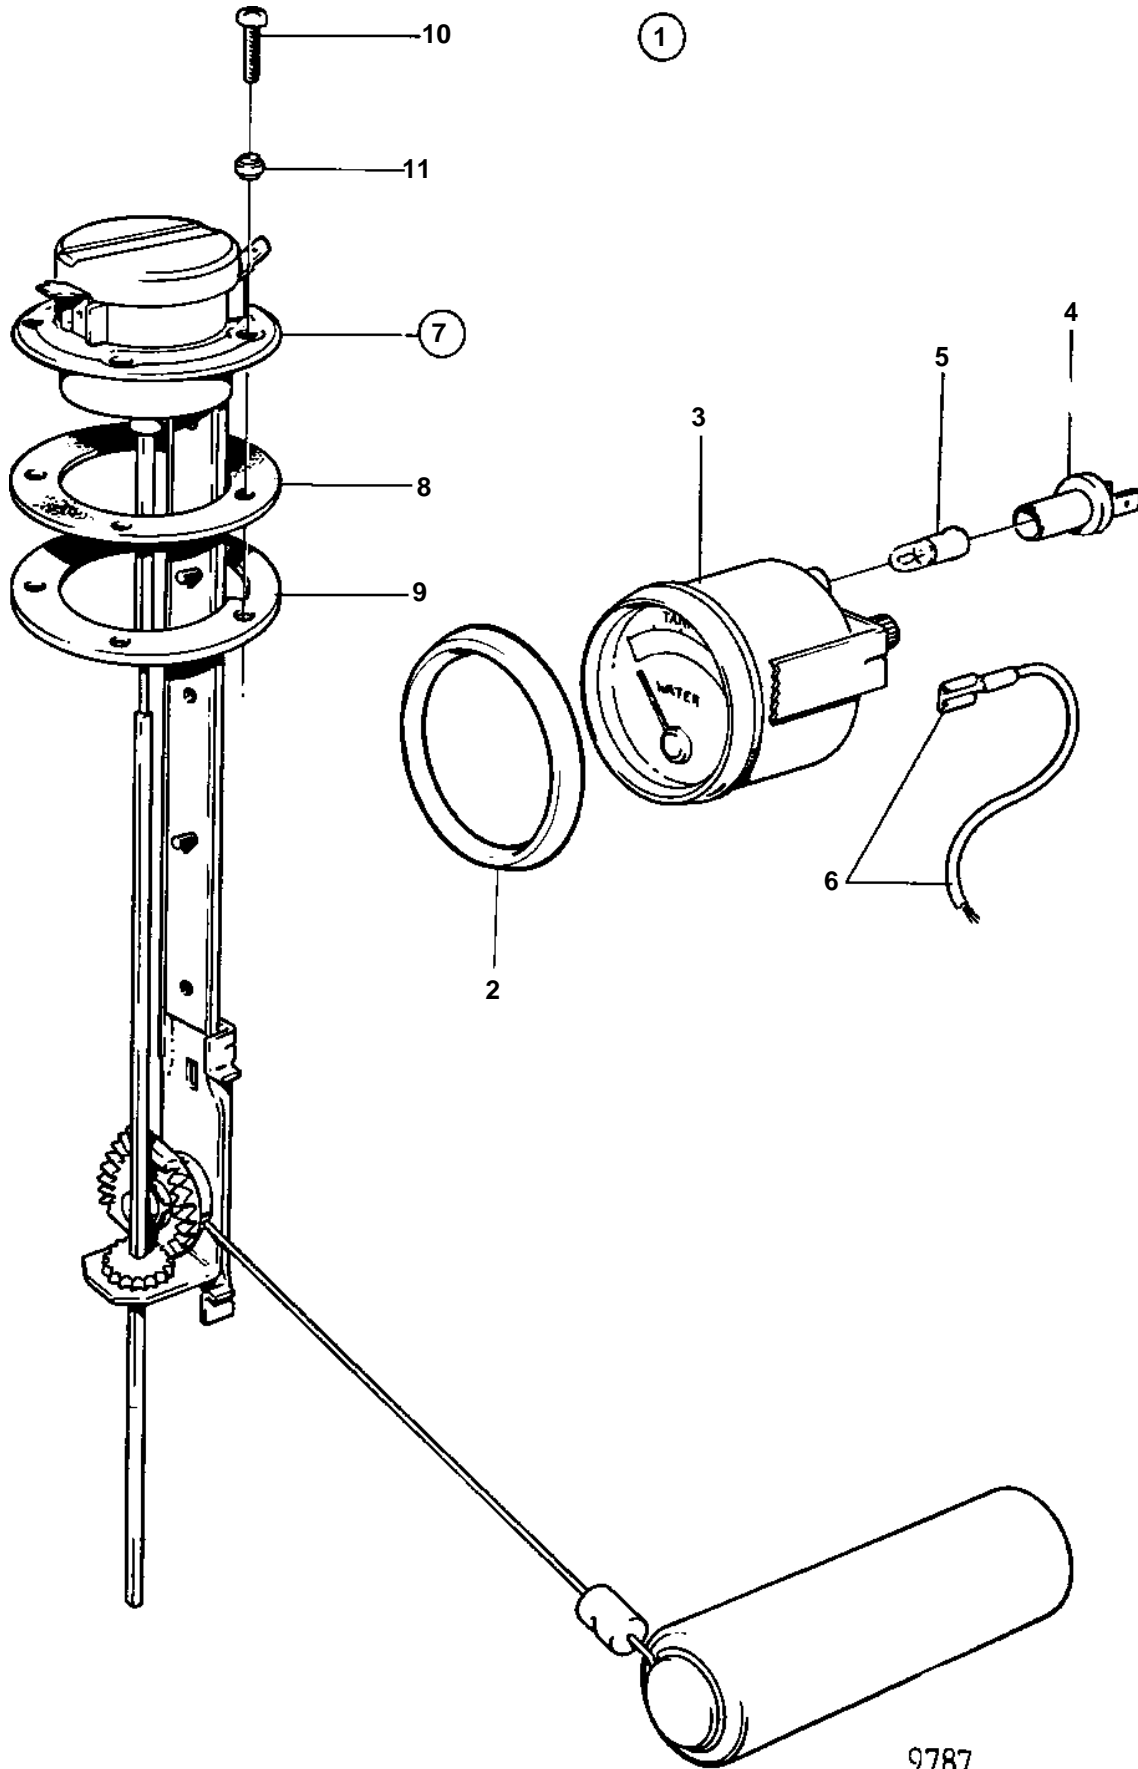

COMMON

COMMON

REF	PART NO.	QTY	DESCRIPTION	NOTES
1	828716	1	Water level gauge, WATER GAUGE	12V. GOLD COLOURED DECOR STRIPE. REPL BY 858881
2	858643	1	· Front ring	
3	863942	1	· Water level gauge	(828635)
4	863945	1	· · Bulb socket	FOR INSTRUMENTS WITH PARTNO 828632,828635 SHOULD WHITE BULB 19923 AND BULB HOLDER 808175 BE INSTALLED.
5	863946	1	· · Bulb	RED. FOR INSTRUMENTS WITH PARTNO 828632,828635 SHOULD WHITE BULB 19923 AND BULB HOLDER 808175 BE INSTALLED.
6		X	· CABLES AND TERMINALS	SEE GROUP 3
7	834389	1	· Sender	
8	89865	1	· · Gasket	
9	834480	1	· · Flange	
10	956078	4	· · Screw	L = 16 MM
	956081	1	· · Screw	L = 25 MM
11	834481	5	· · Gasket	