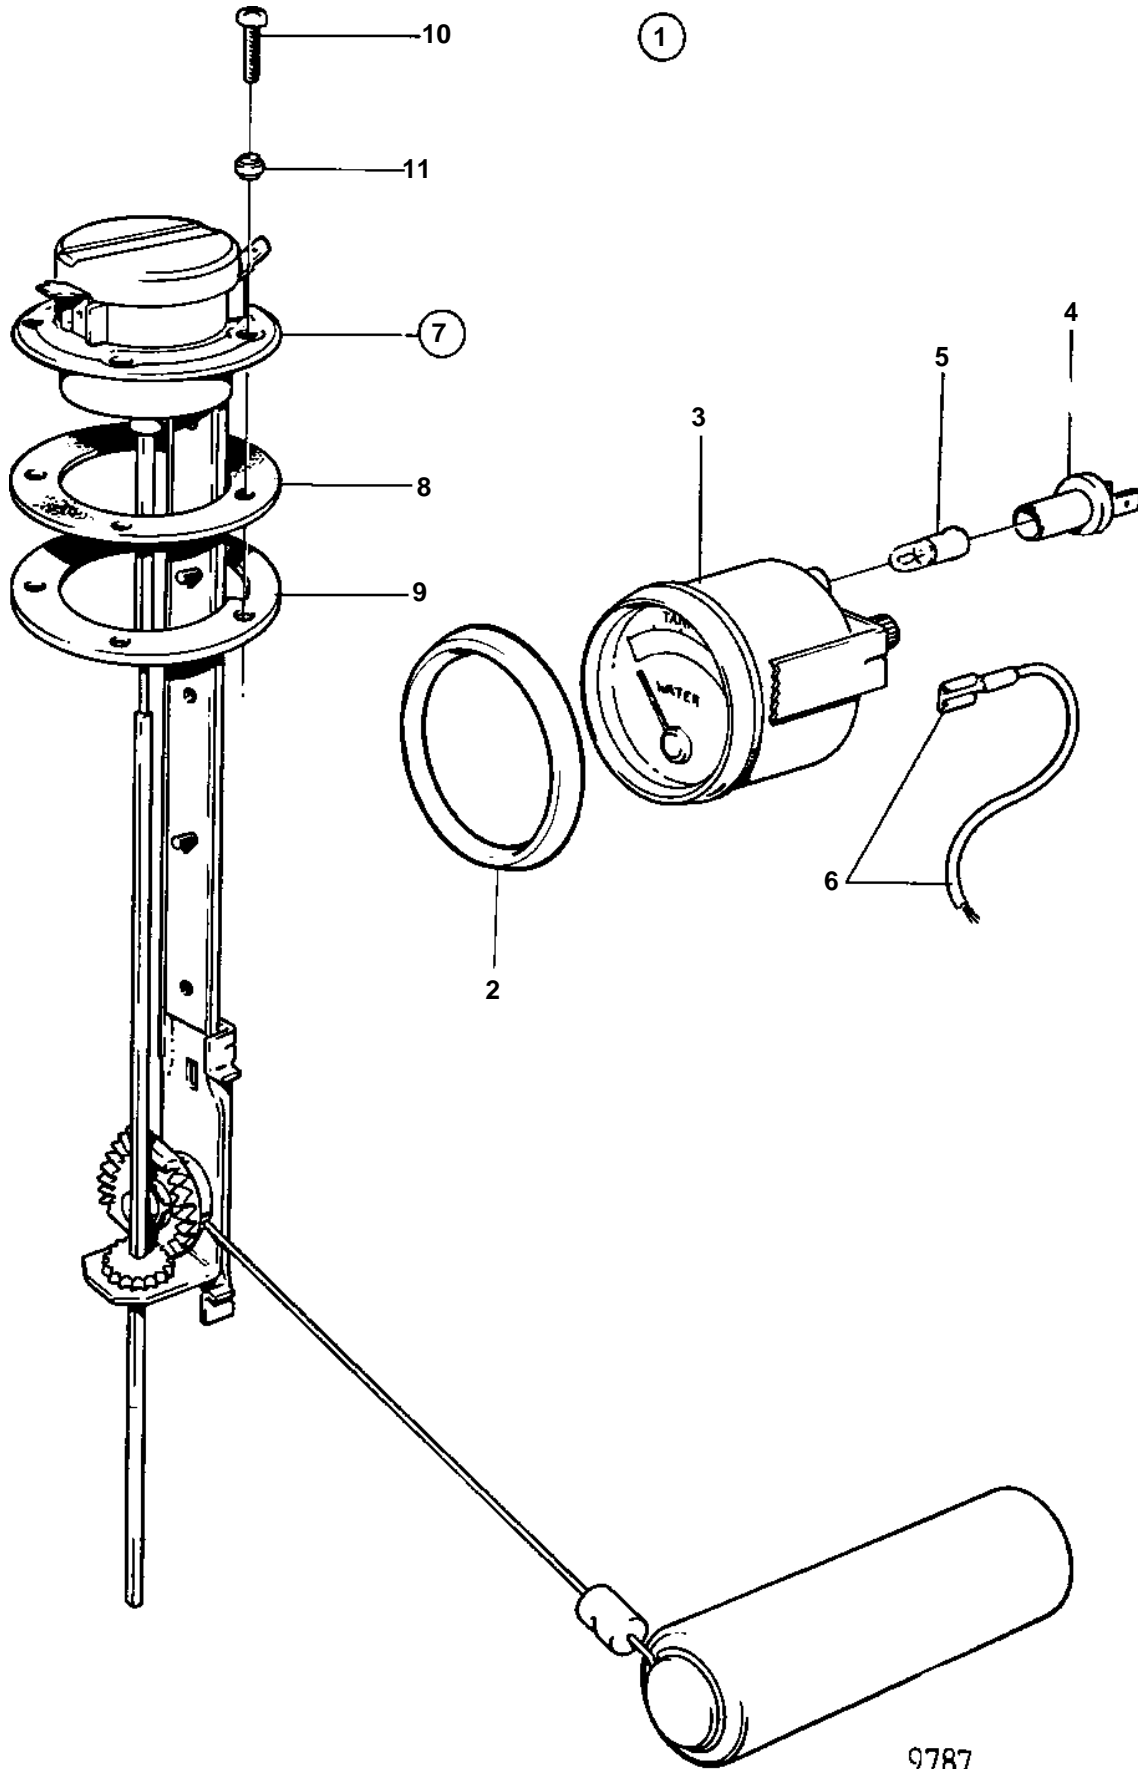

COMMON

9787

COMMON

REF	PART NO.	QTY	DESCRIPTION	NOTES
1	828715	1		24V
2	858643	1	· Front ring	
3	863941	1	· Fuel gauge	(828633)
4	863945	1	· · Bulb socket	FOR INSTRUMENTS WITH PARTNO 828633,828636 SHOULD WHITE BULB 182059 AND BULB HOLDER 808175 BE INSTALLED.
5	863947	1	· · Bulb	RED. FOR INSTRUMENTS WITH PARTNO 828633,828636 SHOULD WHITE BULB 182059 AND BULB HOLDER 808175 BE INSTALLED.
6		X	· CABLES AND TERMINALS	SEE GROUP 3
7	837999	1	· Tank sensor	
8	89865	1	· · Gasket	
9	834480	1	· · Flange	
10	956078	4	· · Screw	L = 16 MM
	956081	1	· · Screw	L = 25 MM
11	834481	5	· · Gasket	