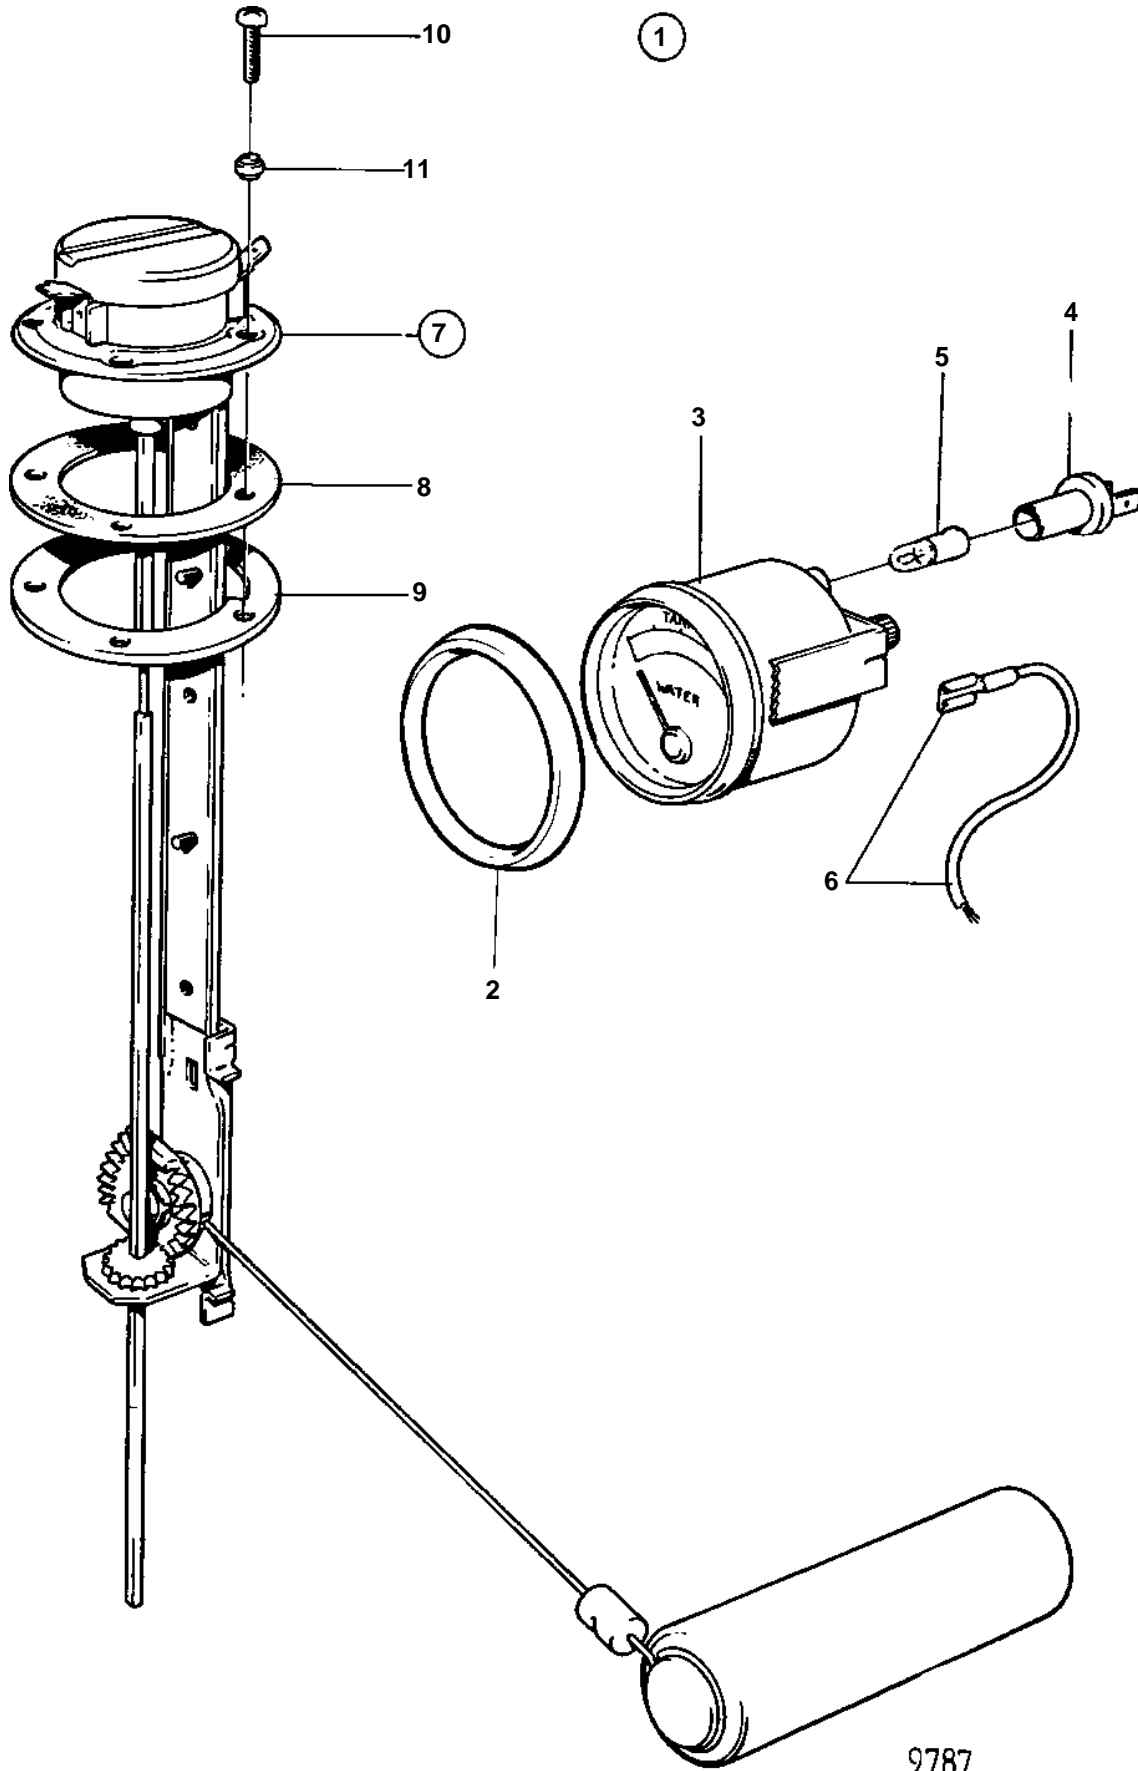

## COMMON

REF	PART NO.	QTY	DESCRIPTION	NOTES
1	828714	1	Fuel gauge kit, FUEL GAUGE KIT	12V. GOLD COLOURED DECOR STRIPE. REPL BY 858879
2	858643	1	· Front ring	
3	863940	1	· Fuel gauge	(828632)
4	863945	1	· · Bulb socket	FOR INSTRUMENTS WITH PARTNO 828632,828635 SHOULD WHITE BULB 19923 AND BULB HOLDER 808175 BE INSTALLED.
5	863946	1	· · Bulb	RED. FOR INSTRUMENTS WITH PARTNO 828632,828635 SHOULD WHITE BULB 19923 AND BULB HOLDER 808175 BE INSTALLED.
6		X	· CABLES AND TERMINALS	SEE GROUP 3
7	837999	1	· Tank sensor	
8	89865	1	· · Gasket	
9	834480	1	· · Flange	
10	956078	4	· · Screw	L = 16 MM
	956081	1	· · Screw	L = 25 MM
11	834481	5	· · Gasket	