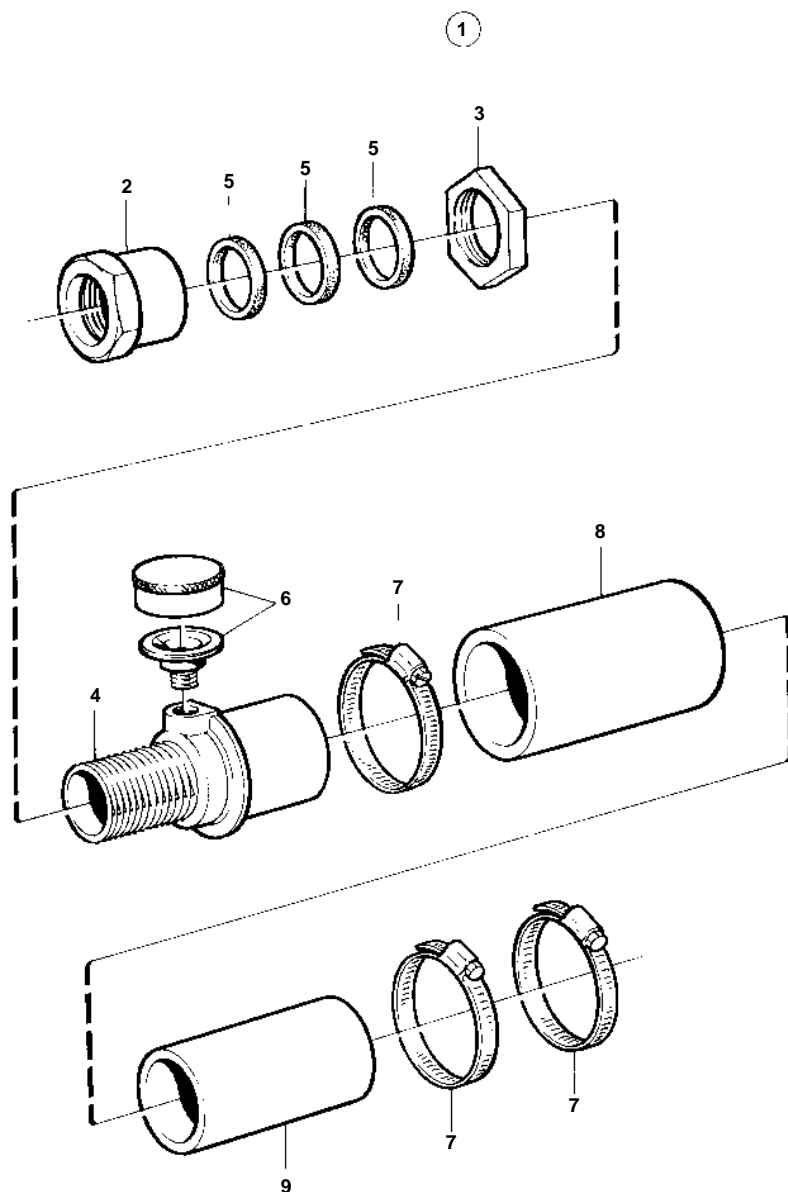

COMMON

9657

COMMON

REF	PART NO.	QTY	DESCRIPTION	NOTES
1	859013	1	Stuffing box	FOR SHAFT DIAM. 30MM.
2	802606	1		
3	802619	1		
4	825665	1		
5	859006	3	· Box gasket	
6	914138	1	· Grease cup	
7	961674	3	· Clamp	
8	825673	1	· Hose	