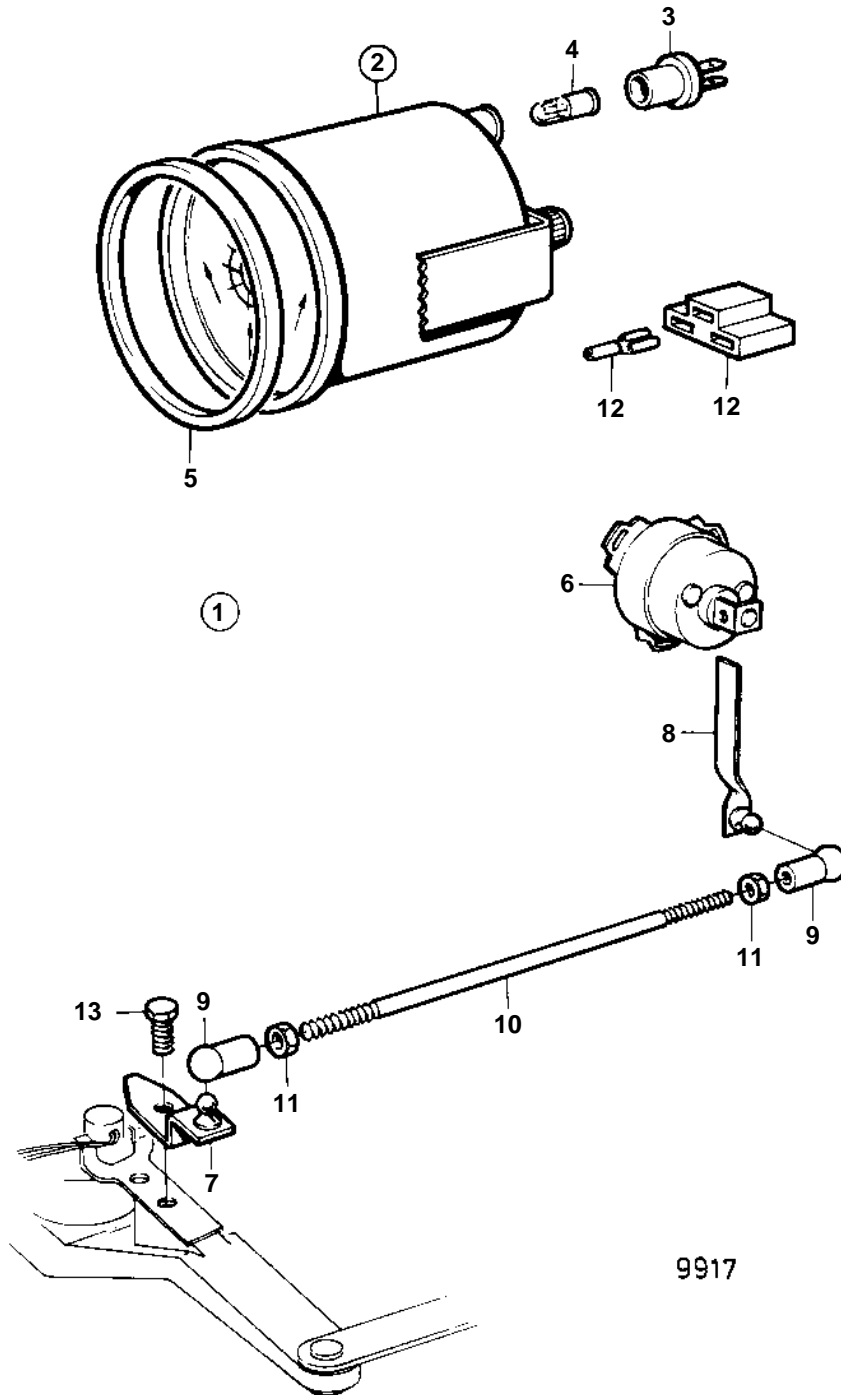

AQAD31A,AD31A,AD31B

AQAD31A,AD31A,AD31B

REF	PART NO.	QTY	DESCRIPTION	NOTES
1	853178	1	Rudder indicator kit	REPL BY 858886
2	863944	1	· Rudder indicator	(828698)
3	863945	1	· · Bulb socket	FOR RUDDER INDICATOR INSTRUMENTS WITH PART NO 828698 SHOULD WHITE BULB 19923 AND BULB HOLDER 808175 BE INSTALLED
4	863946	1	· · Bulb	12V, RED. FOR RUDDER INDICATOR INSTRUMENTS WITH PART NO 828698 SHOULD WHITE BULB 19923 AND BULB HOLDER 808175 BE INSTALLED
5	828542	1	· Front ring	REPL BY 858643. GOLD COLOURED DECOR STRIPE.
	858643	1	· Front ring	WHITE COLOURED DECOR STRIPE.
6	837772	1	· Rudder position sens	
7	853176	1	· Bracket	
8	853177	1	· Lever	
9	946704	1	· Ball socket	LEFT HAND THREADS.
	946703	1	· Ball socket	RIGHT HAND THREADS.
10	943549	1	· Control rod	
11	942836	1	· Nut	LEFT HAND THREADS.
	955780	1	· Nut	RIGHT HAND THREADS.
12		X	· CABLES AND TERMINALS	SEE GROUP 3
13	940199	1	Screw	