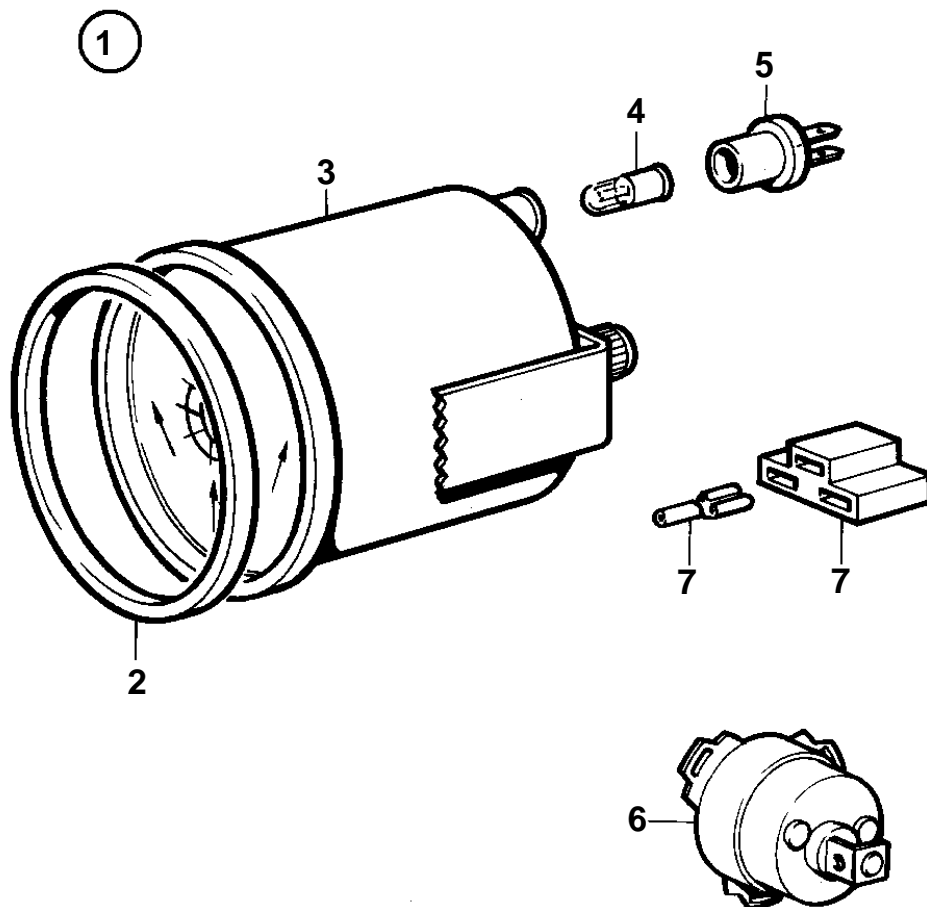

MD31A,TMD31A,TMD31B,TAMD31A,TAMD31B

10036

MD31A,TMD31A,TMD31B,TAMD31A,TAMD31B

REF	PART NO.	QTY	DESCRIPTION	NOTES
1	840789	1	Rudder indicator kit	REPL BY 858886. GOLD COLOURED DECOR STRIPE.
2	828542	1	· Front ring	REPL BY 858643. GOLD COLOURED DECOR STRIPE.
	858643	1	· Front ring	WHITE COLOURED DECOR STRIPE.
3	863944	1	· Rudder indicator	(828698)
4	863946	1	· · Bulb	RED. FOR RUDDER INDICATOR INSTRUMENTS WITH PART NO 828698 SHOULD WHITE BULB 19923 AND BULB HOLDER 808175 BE INSTALLED
5	863945	1	· · Bulb socket	FOR RUDDER INDICATOR INSTRUMENTS WITH PART NO 828698 SHOULD WHITE BULB 19923 AND BULB HOLDER 808175 BE INSTALLED
6	837772	1	· Rudder position sens	
7		X	· CABLES AND TERMINALS	SEE GROUP 3