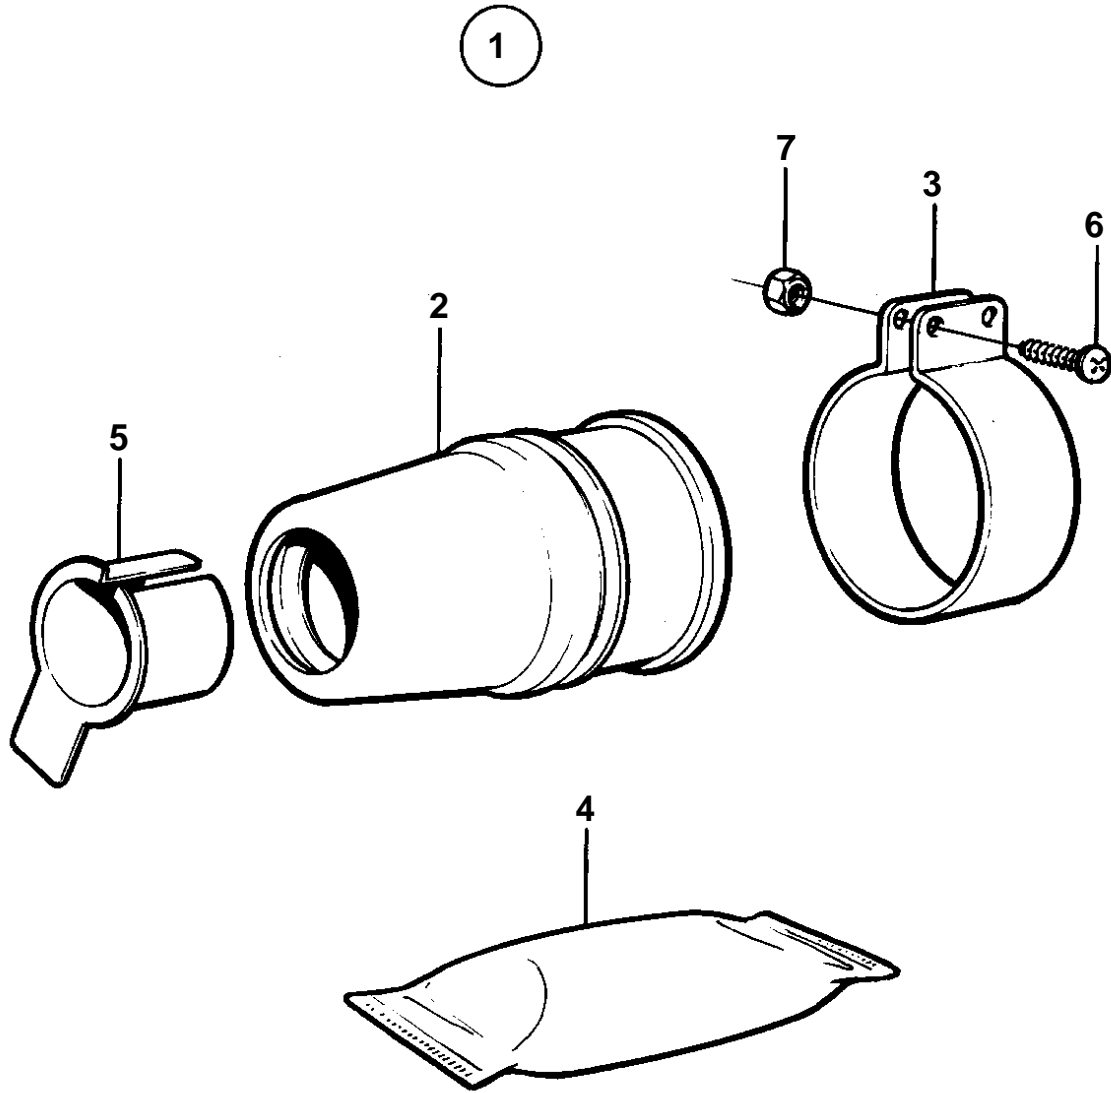

COMMON

6147

COMMON

REF	PART NO.	QTY	DESCRIPTION	SEE SEC.	NOTES
1	828527	1	Seal		D = 40 MM
			Bulletin P-44-6-1	P-44-6-1-EN	Rubber Stuffing Box
2		1	· STUFFING BOX		
3	828528	1	· Clamp		
4	828250	1	· Grease		
5		1	· UNIVERSAL SLEEVE		
6	963684	2	· Screw		
7	966170	2	· Nut		